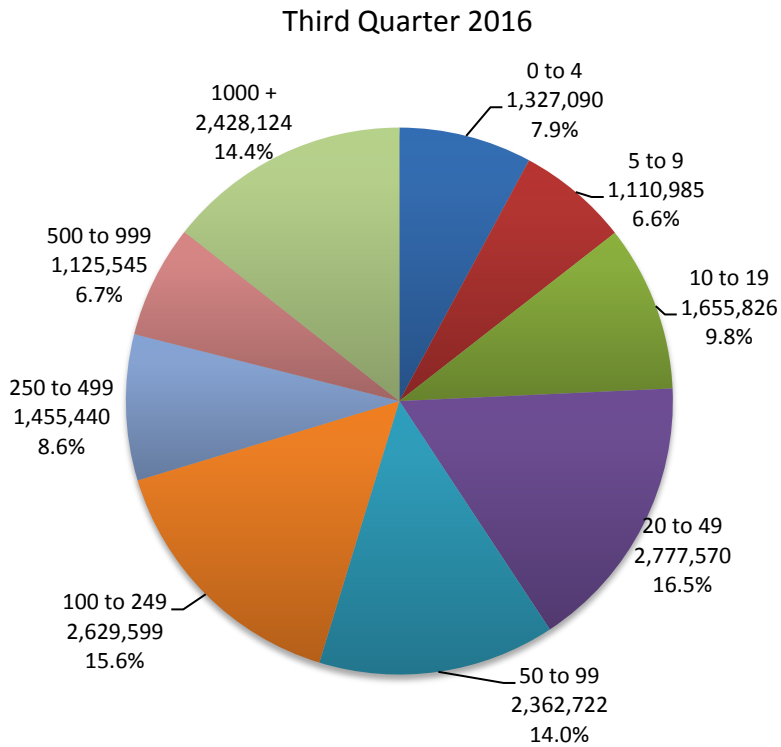

## California Establishments by Size Class

## California Employment by Size Class

**LaborMarketinfo**

Establishments with ten or more employees comprise 86 percent of California employment.