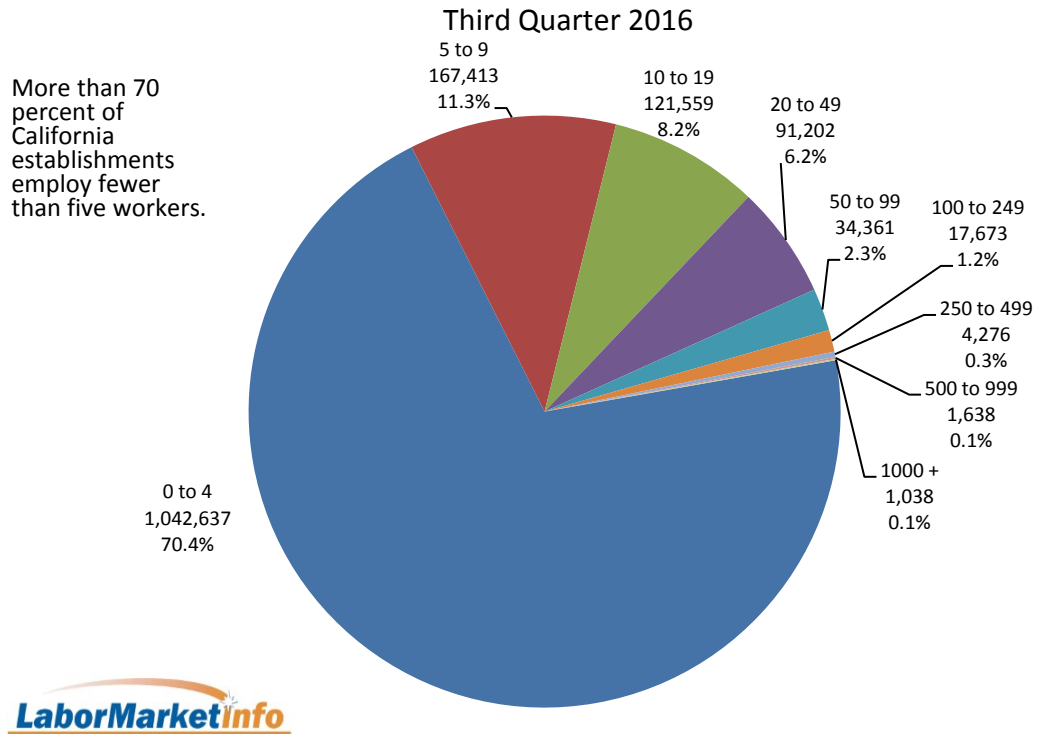

## California Establishments by Size Class

## California Employment by Size Class

**LaborMarketinfo**

Establishments with ten or more employees comprise 86 percent of California employment.