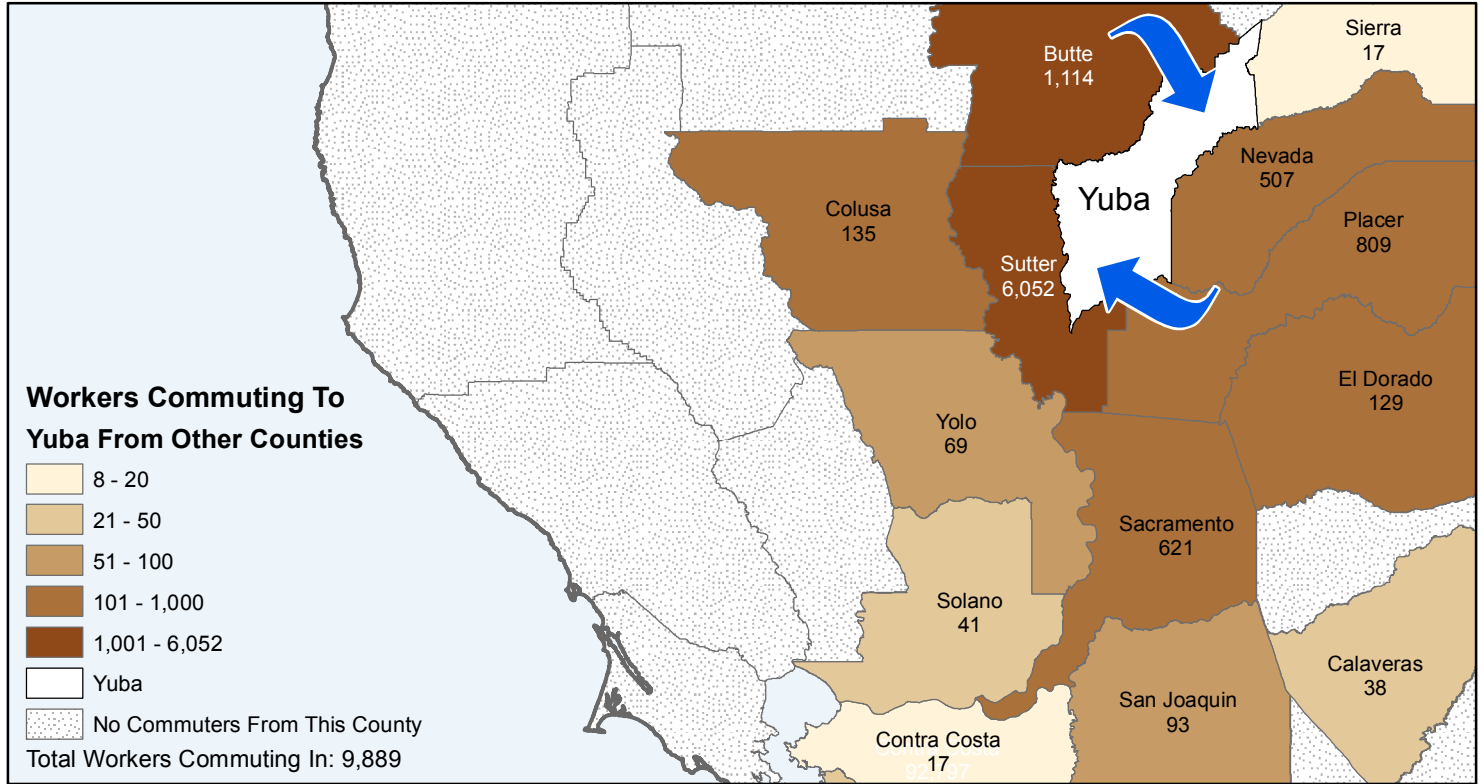

Yuba

County to County Commuting Estimates

Total Workers That Live And Work in Yuba: 13,032

Data Source:
 Special Report of 2006 to 2010 County-to-County Commuting Flows,
 American Community Survey, U.S. Census Bureau,
 report released January 2013