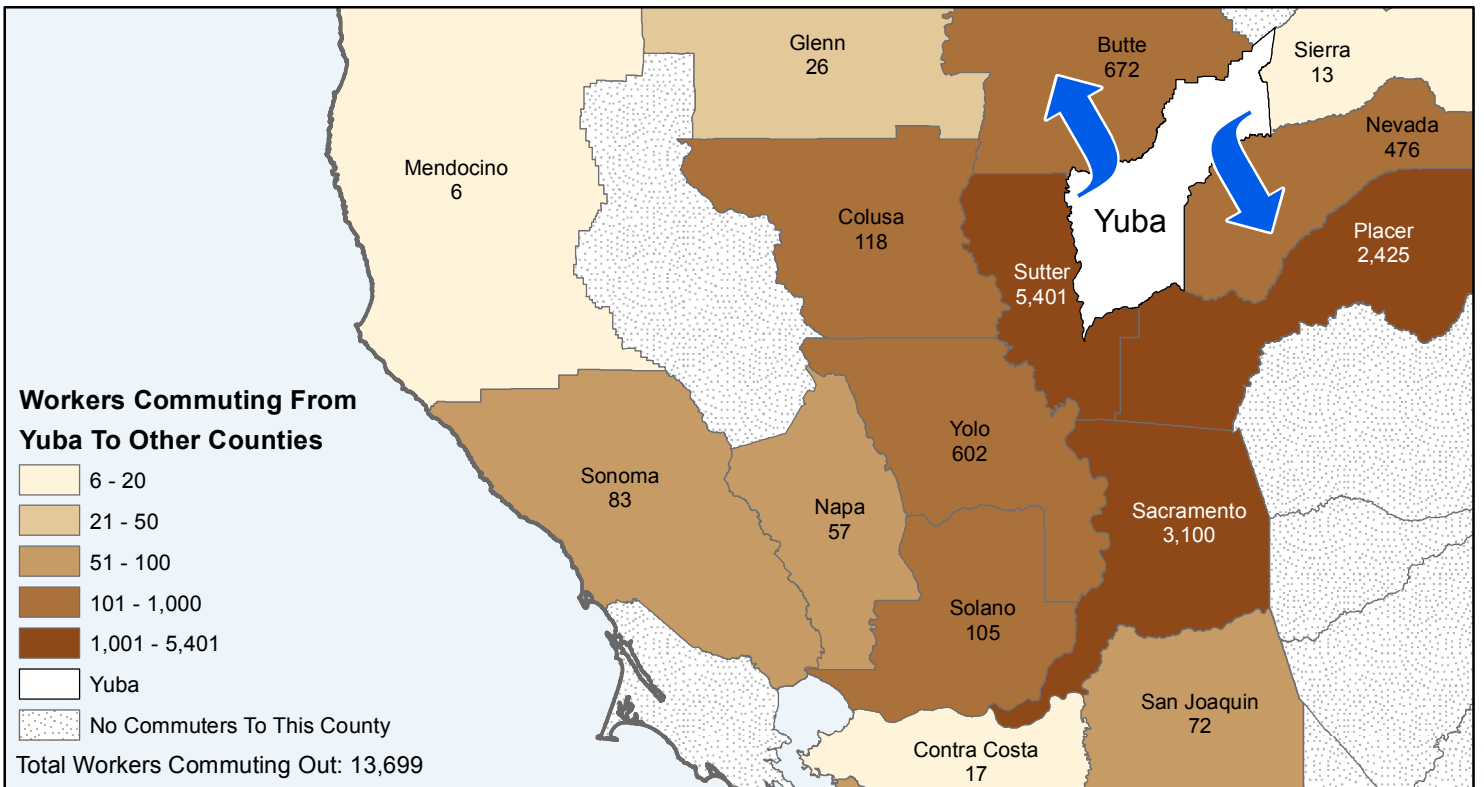

Yuba

County to County Commuting Estimates

Total Workers That Live And Work in Yuba: 13,032

Data Source:
 Special Report of 2006 to 2010 County-to-County Commuting Flows,
 American Community Survey, U.S. Census Bureau,
 report released January 2013

Cartography by:
 Labor Market Information Division
 California Employment Development Department
 October 2015