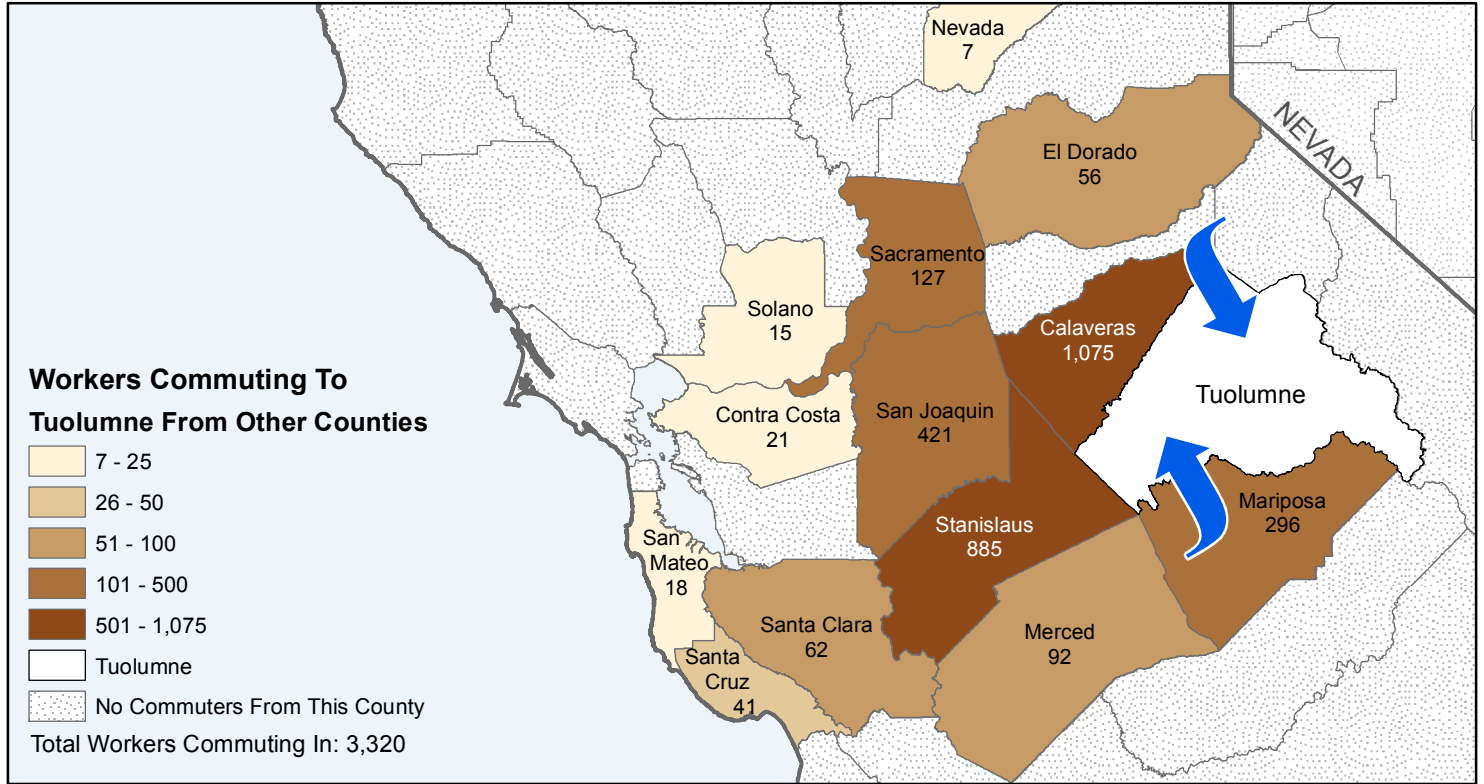

Tuolumne

County to County Commuting Estimates

Total Workers That Live And Work in Tuolumne: 17,195

Data Source:
 Special Report of 2006 to 2010 County-to-County Commuting Flows,
 American Community Survey, U.S. Census Bureau,
 report released January 2013

Cartography by:
 Labor Market Information Division
 California Employment Development Department
 September 2015