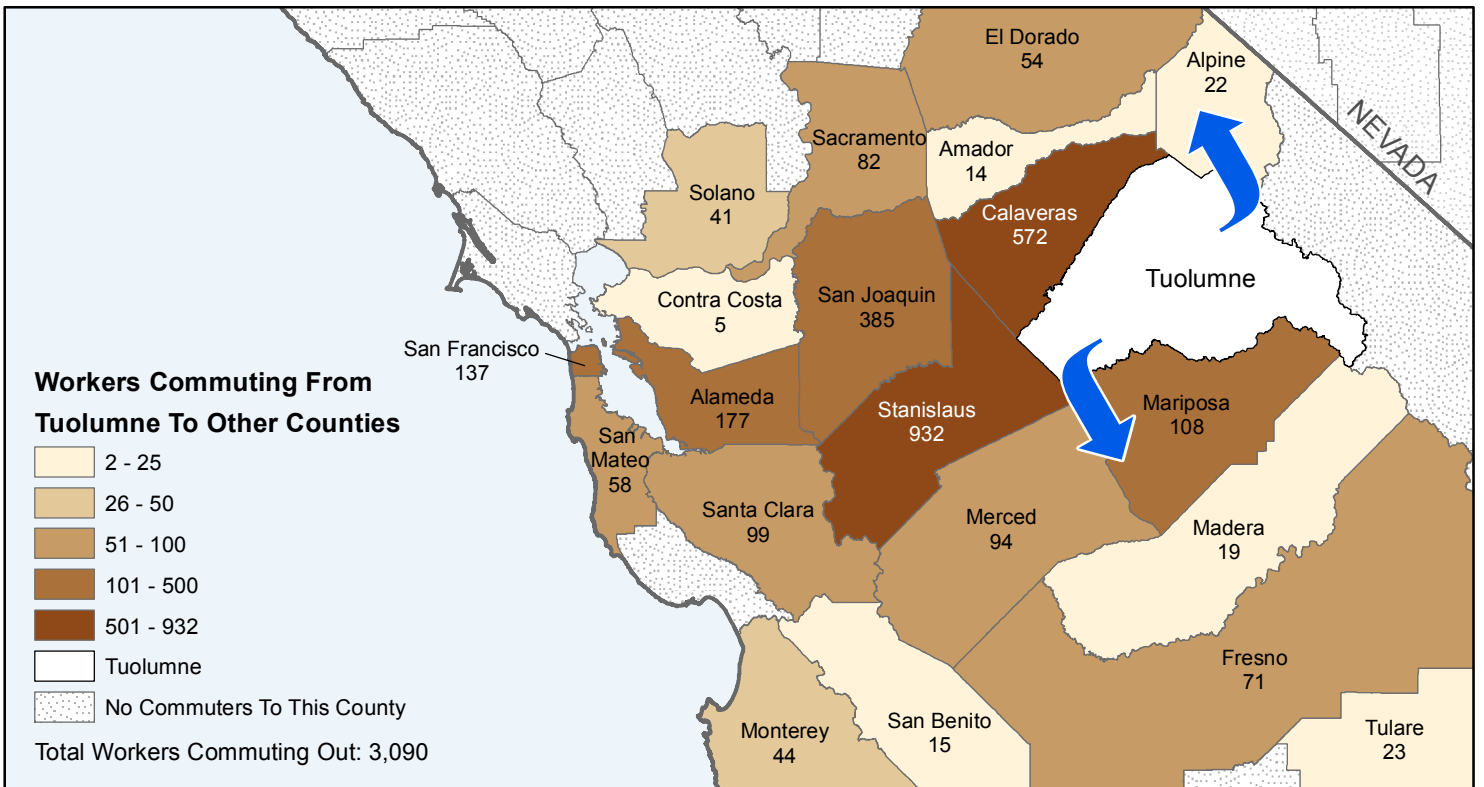

Tuolumne

County to County Commuting Estimates

Total Workers That Live And Work in Tuolumne: 17,195

Data Source:
 Special Report of 2006 to 2010 County-to-County Commuting Flows,
 American Community Survey, U.S. Census Bureau,
 report released January 2013

Cartography by:
 Labor Market Information Division
 California Employment Development Department
 September 2015