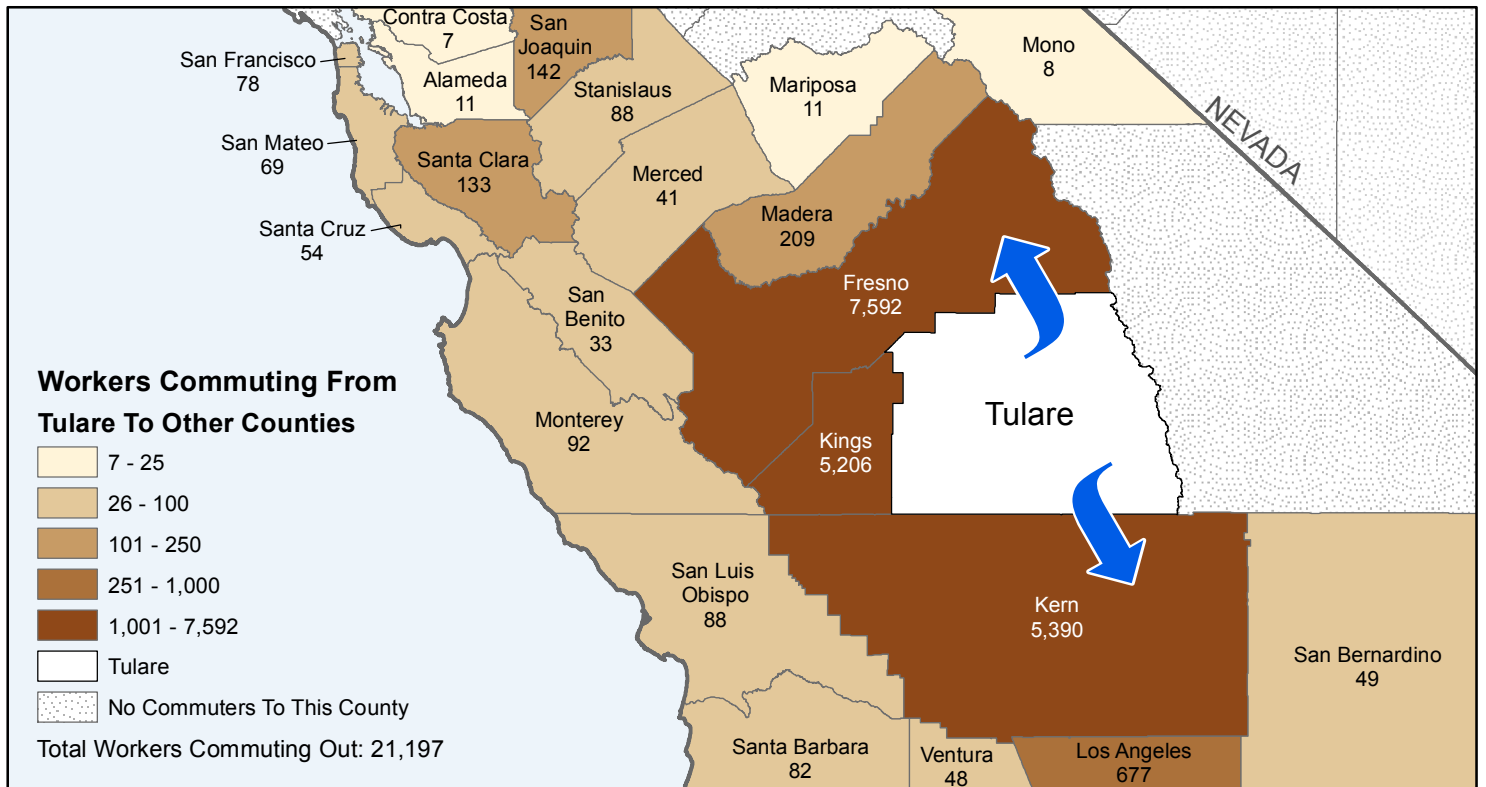

Tulare

County to County Commuting Estimates

Total Workers That Live And Work in Tulare: 140,500

Data Source:
 Special Report of 2006 to 2010 County-to-County Commuting Flows,
 American Community Survey, U.S. Census Bureau,
 report released January 2013

Cartography by:
 Labor Market Information Division
 California Employment Development Department
 January 2015