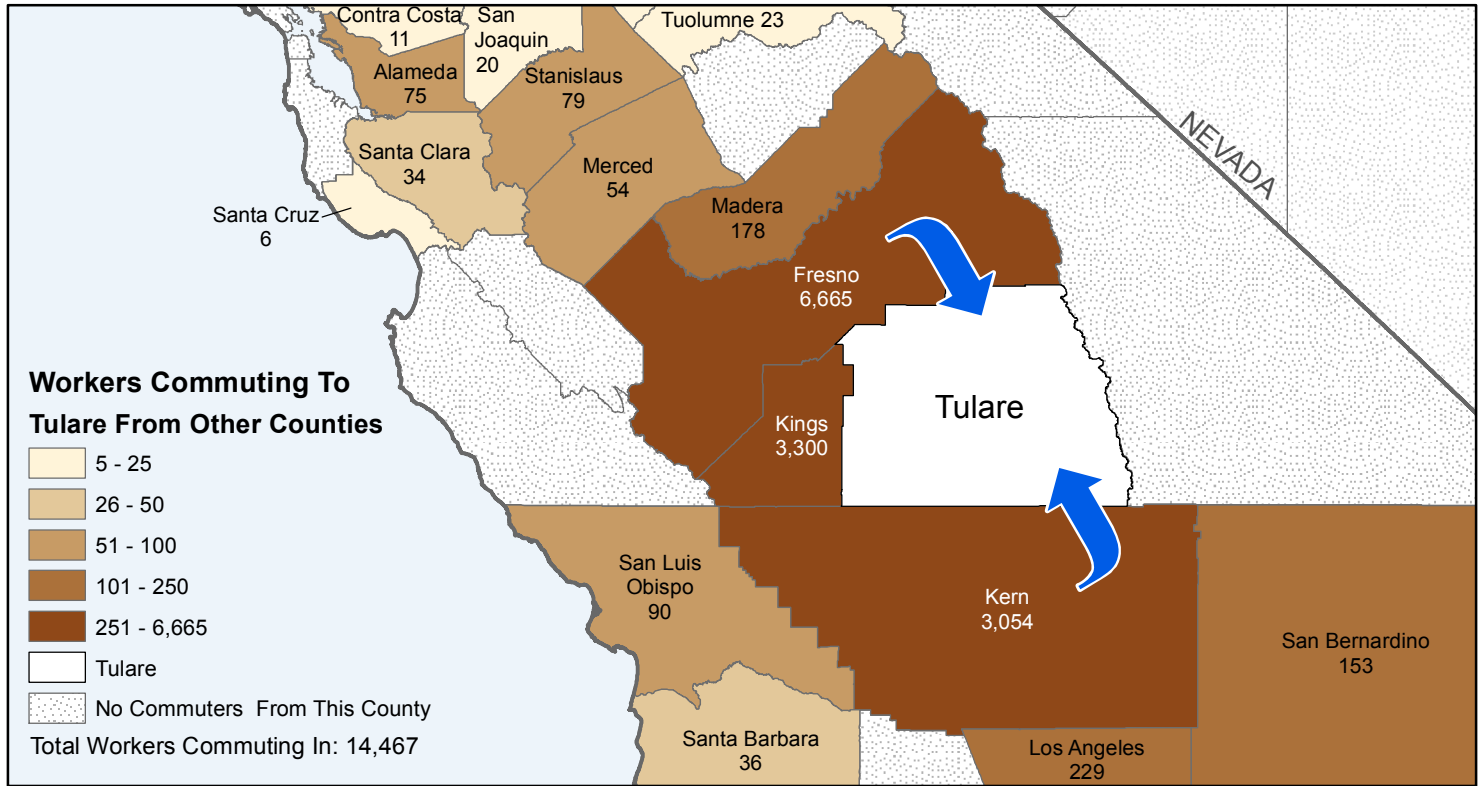

Tulare

County to County Commuting Estimates

Total Workers That Live And Work in Tulare: 140,500

Data Source:
 Special Report of 2006 to 2010 County-to-County Commuting Flows,
 American Community Survey, U.S. Census Bureau,
 report released January 2013

Cartography by:
 Labor Market Information Division
 California Employment Development Department
 January 2015