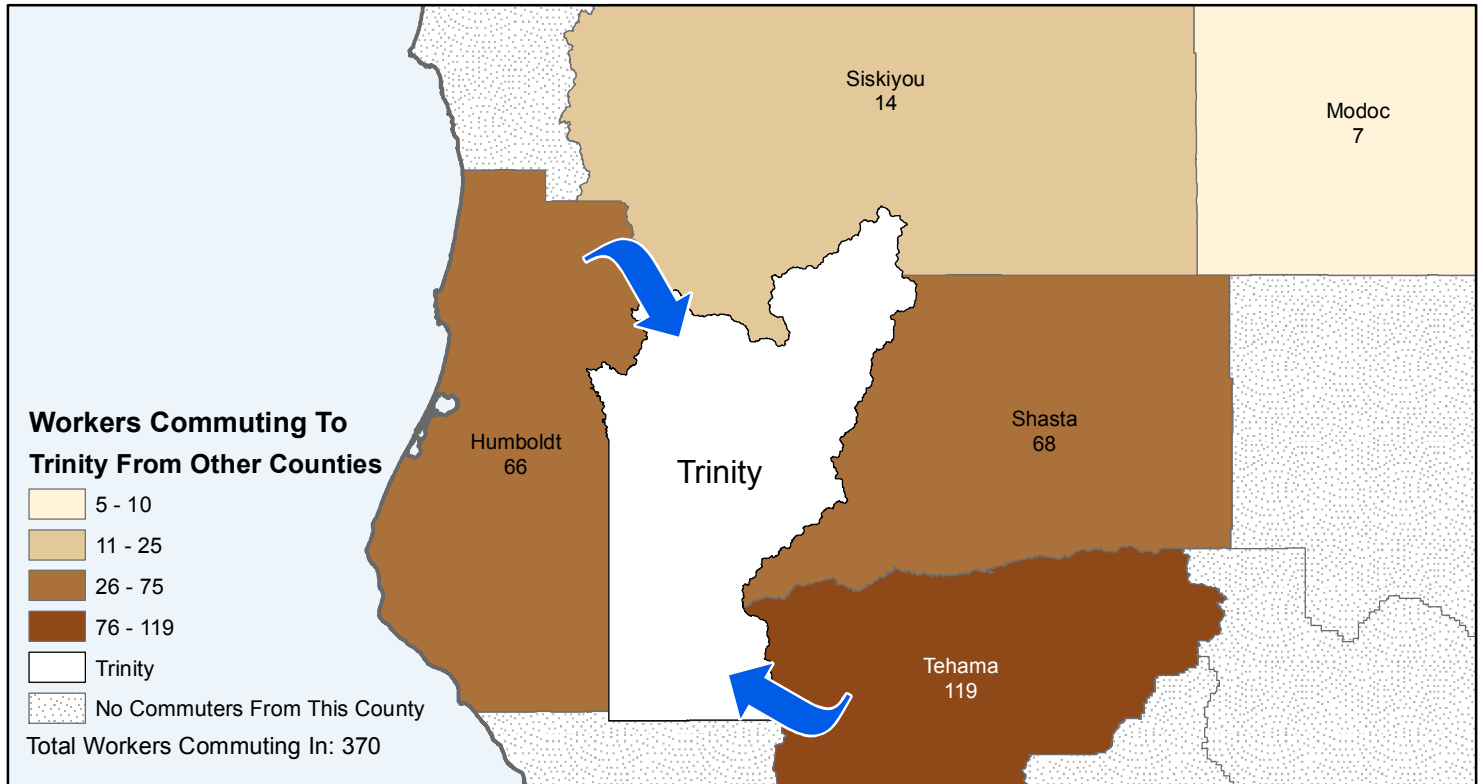

# Trinity

## County to County Commuting Estimates

Total Workers That Live And Work in Trinity: 4,416

Data Source:  
 Special Report of 2006 to 2010 County-to-County Commuting Flows,  
 American Community Survey, U.S. Census Bureau,  
 report released January 2013