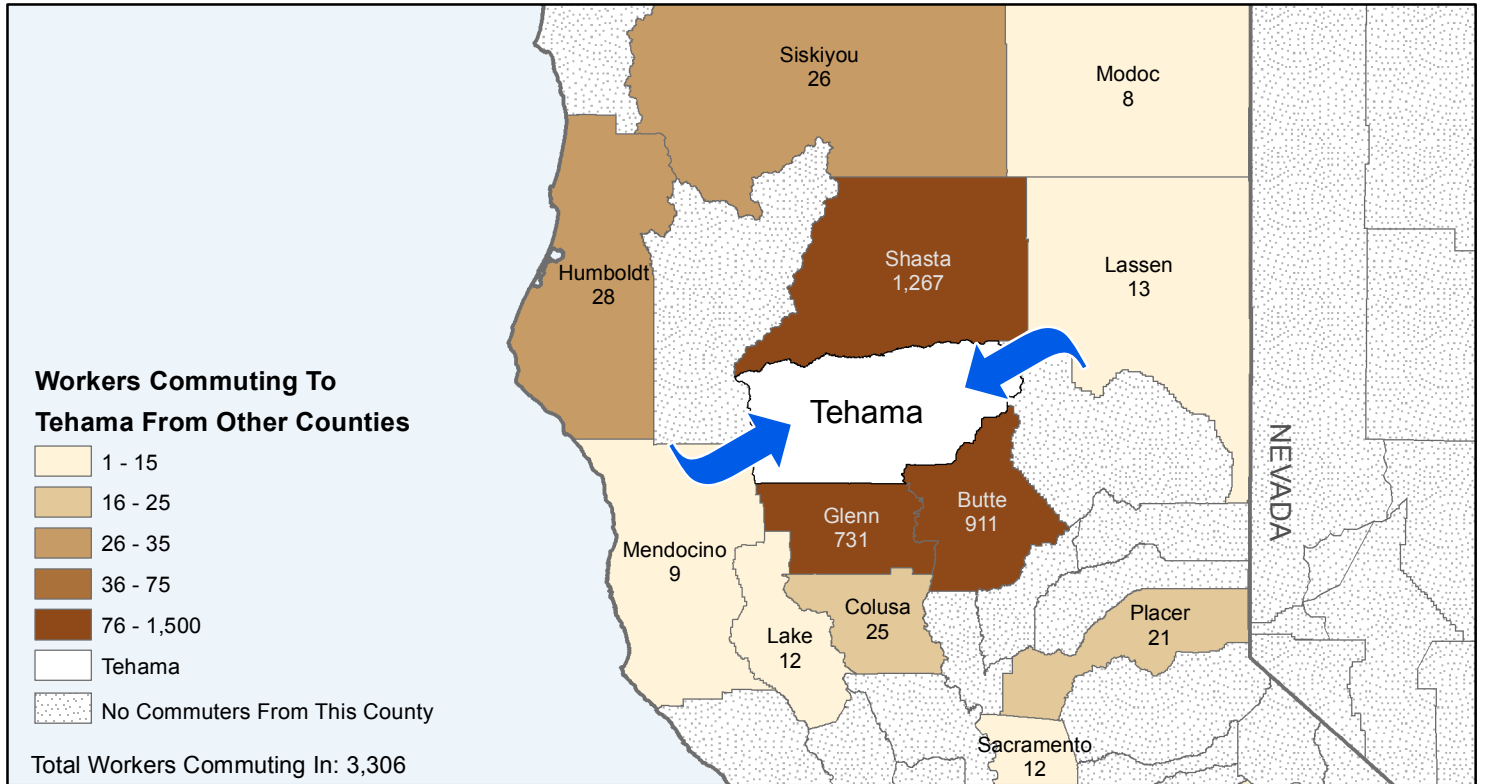

Tehama

County to County Commuting Estimates

Total Workers That Live And Work in Tehama: 16,194

Data Source:
 Special Report of 2006 to 2010 County-to-County Commuting Flows,
 American Community Survey, U.S. Census Bureau,
 report released January 2013

Cartography by:
 Labor Market Information Division
 California Employment Development Department
 September 2015