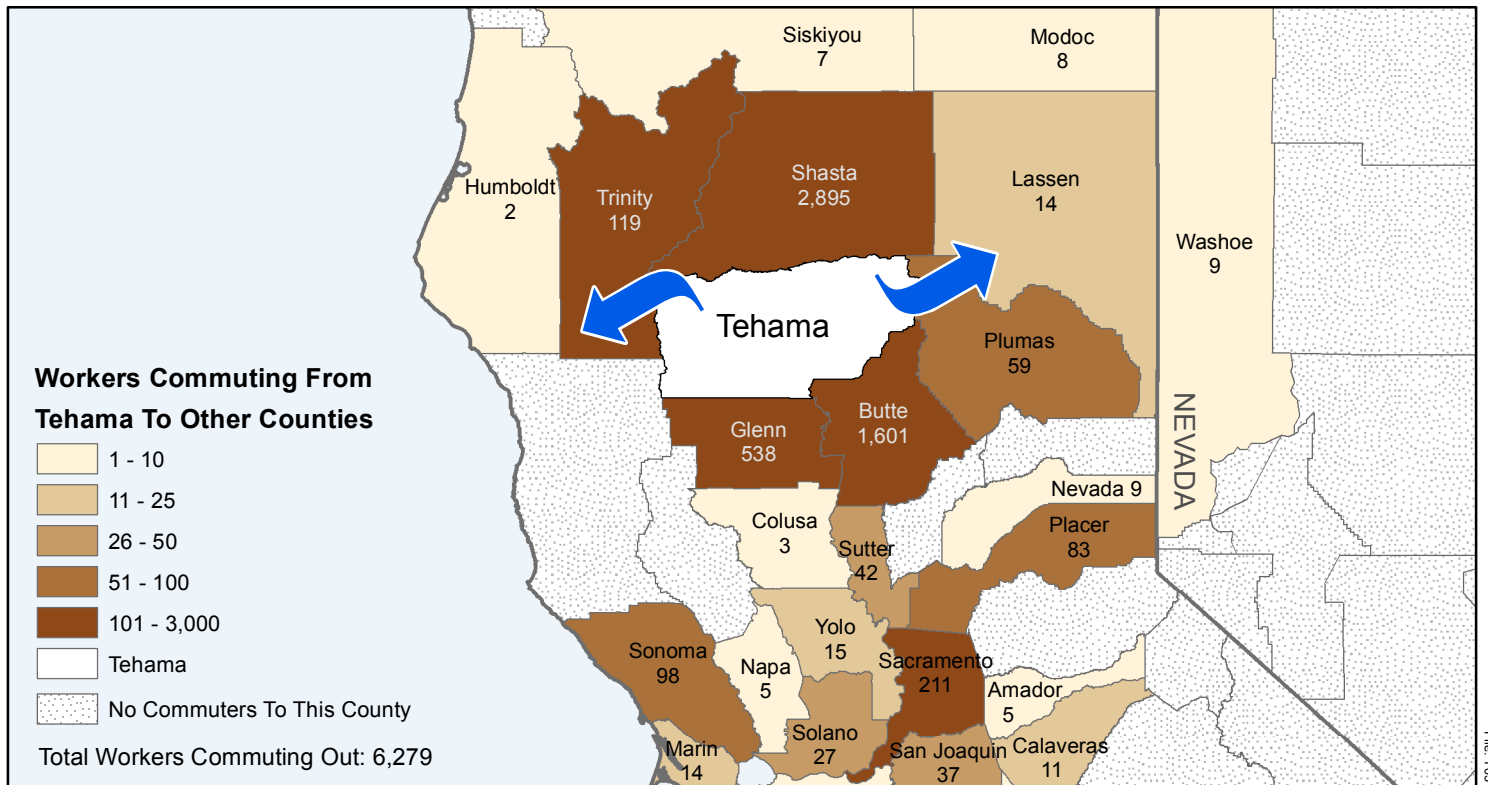

Tehama

County to County Commuting Estimates

Total Workers That Live And Work in Tehama: 16,194

Data Source:
 Special Report of 2006 to 2010 County-to-County Commuting Flows,
 American Community Survey, U.S. Census Bureau,
 report released January 2013