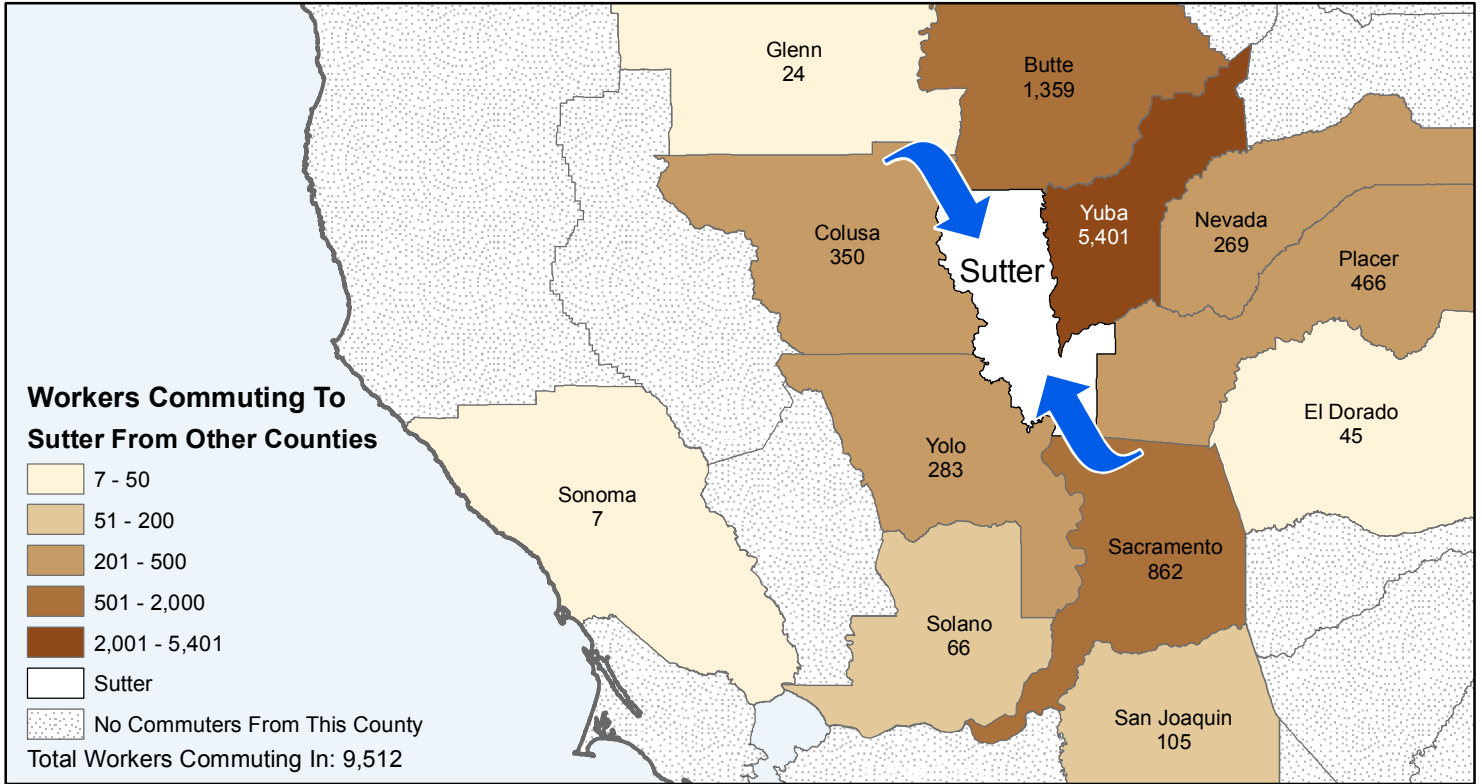

Sutter

County to County Commuting Estimates

Total Workers That Live And Work in Sutter: 20,068

Data Source:
 Special Report of 2006 to 2010 County-to-County Commuting Flows,
 American Community Survey, U.S. Census Bureau,
 report released January 2013