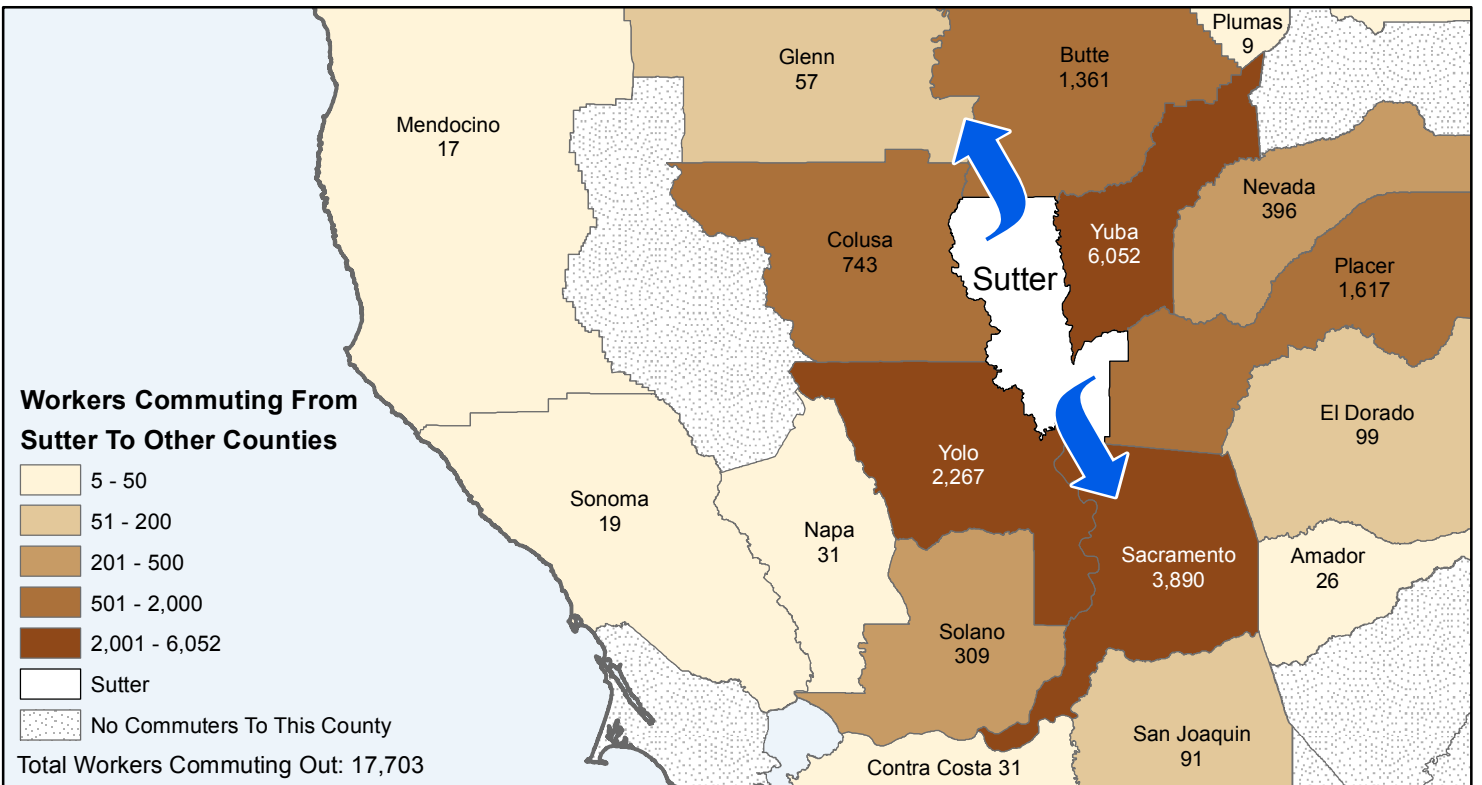

Sutter

County to County Commuting Estimates

Total Workers That Live And Work in Sutter: 20,068

Data Source:
 Special Report of 2006 to 2010 County-to-County Commuting Flows,
 American Community Survey, U.S. Census Bureau,
 report released January 2013