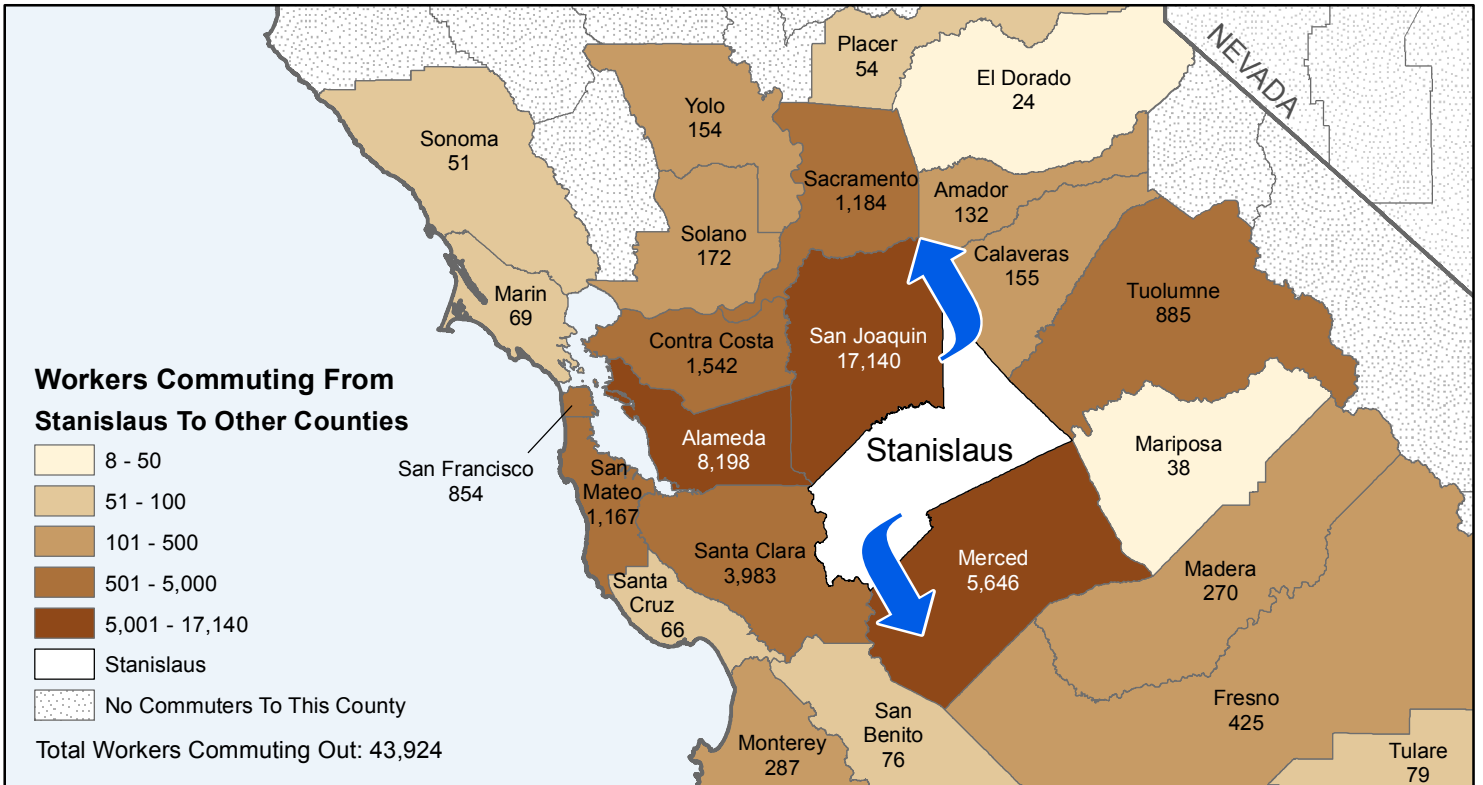

Stanislaus

County to County Commuting Estimates

Total Workers That Live And Work in Stanislaus: 157,079

Data Source:
 Special Report of 2006 to 2010 County-to-County Commuting Flows,
 American Community Survey, U.S. Census Bureau,
 report released January 2013

Cartography by:
 Labor Market Information Division
 California Employment Development Department
 October 2015