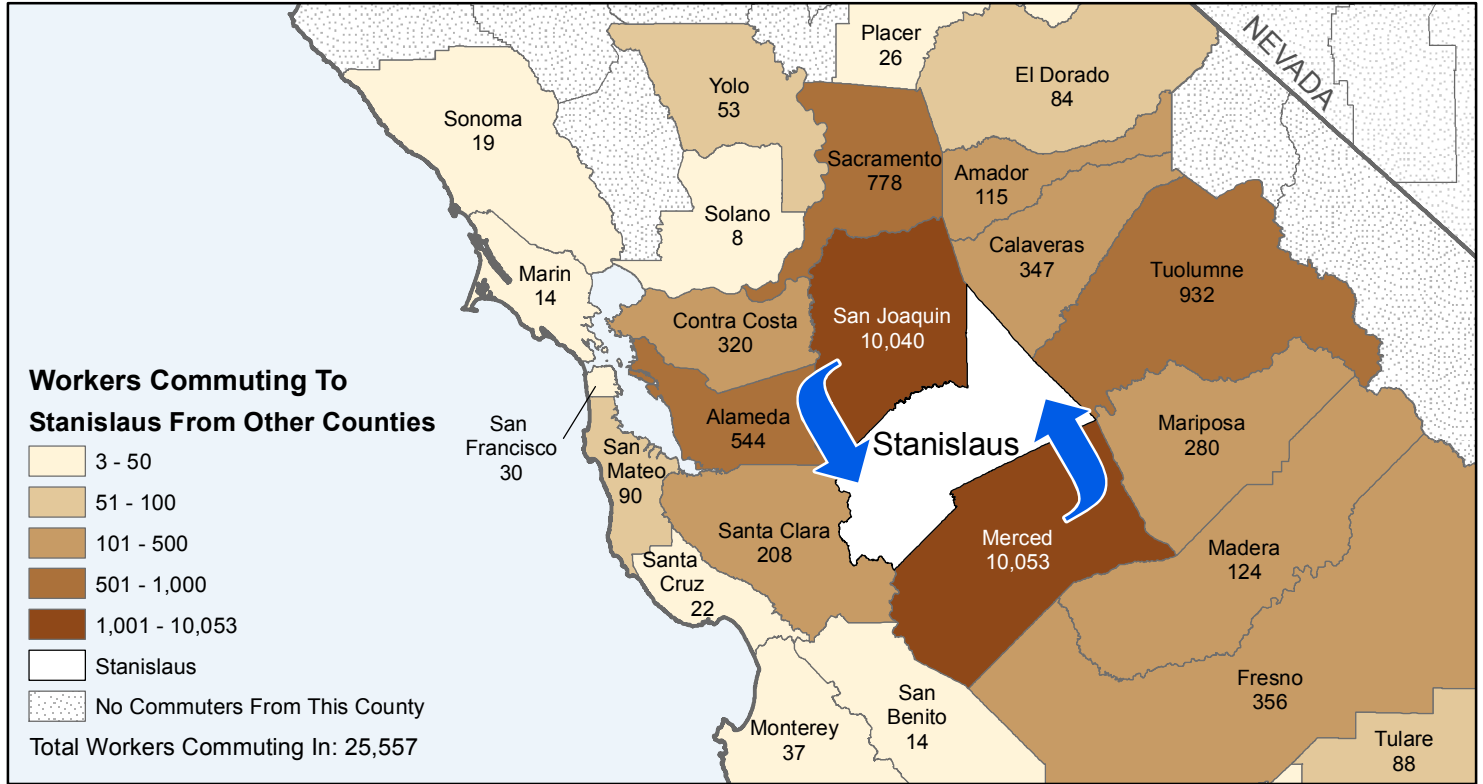

Stanislaus

County to County Commuting Estimates

Total Workers That Live And Work in Stanislaus: 157,079

Data Source:
 Special Report of 2006 to 2010 County-to-County Commuting Flows,
 American Community Survey, U.S. Census Bureau,
 report released January 2013

Cartography by:
 Labor Market Information Division
 California Employment Development Department
 October 2015