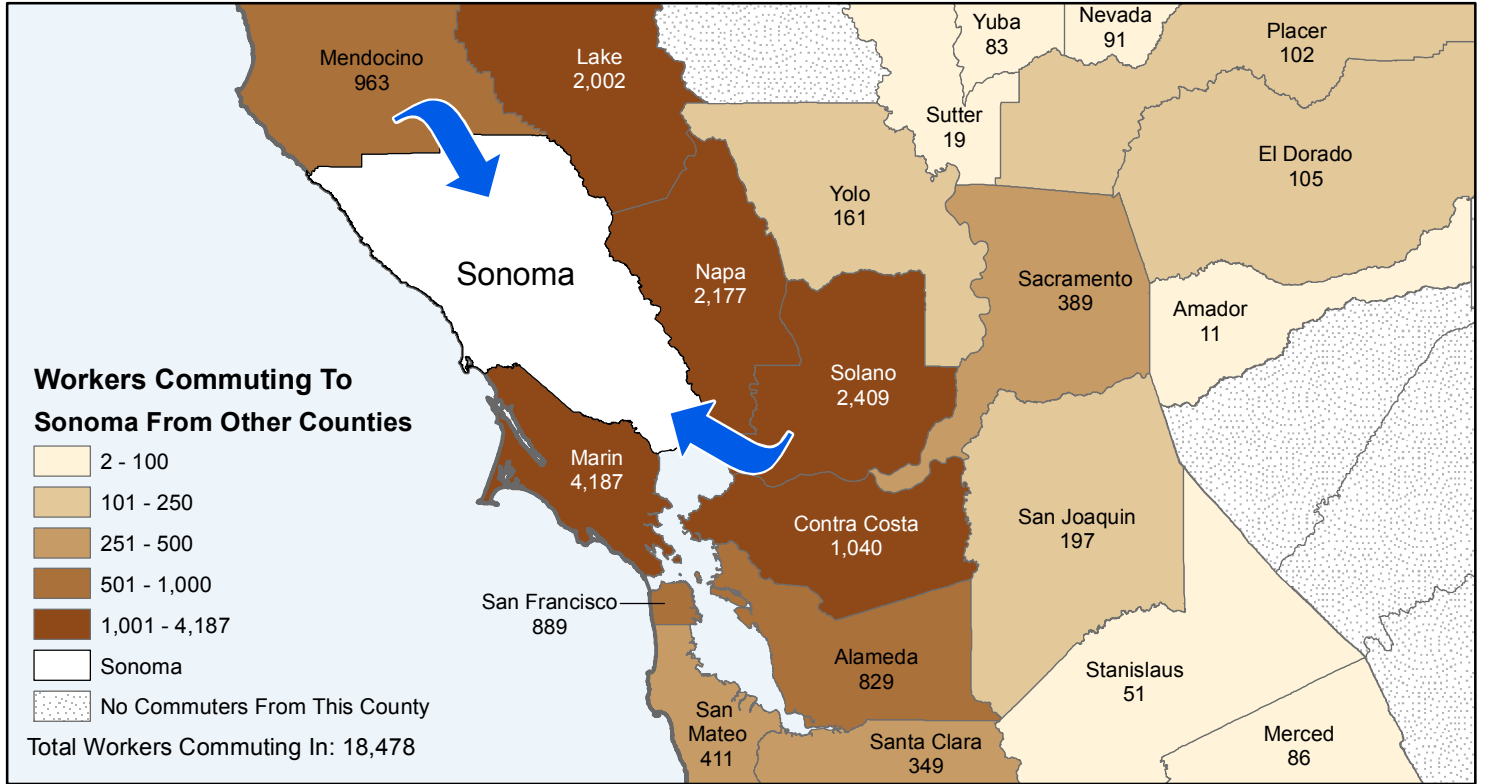

Sonoma

County to County Commuting Estimates

Total Workers That Live And Work in Sonoma: 188,435

Data Source:
 Special Report of 2006 to 2010 County-to-County Commuting Flows,
 American Community Survey, U.S. Census Bureau,
 report released January 2013