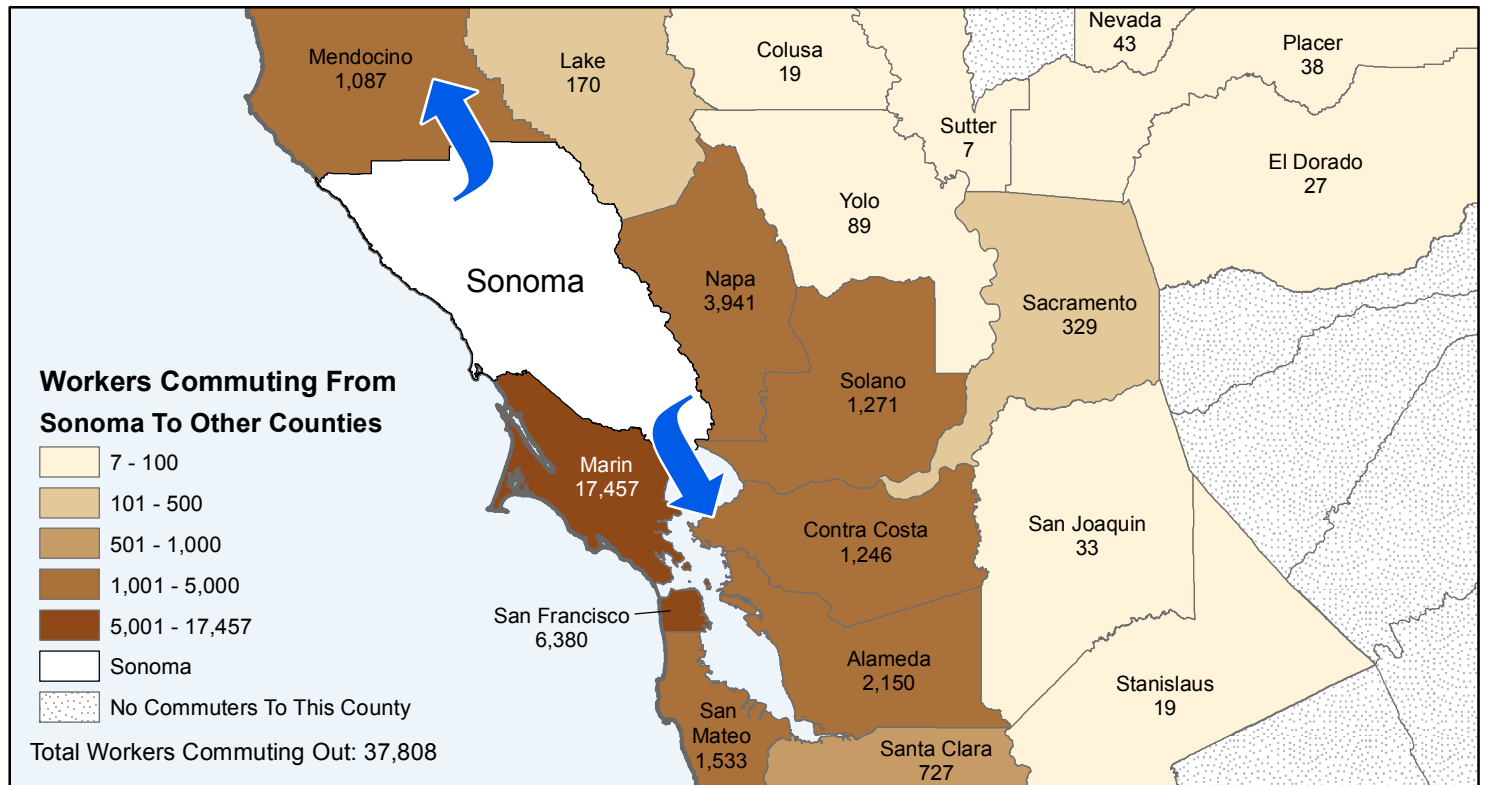

Sonoma

County to County Commuting Estimates

Total Workers That Live And Work in Sonoma: 188,435

Data Source:
 Special Report of 2006 to 2010 County-to-County Commuting Flows,
 American Community Survey, U.S. Census Bureau,
 report released January 2013

Cartography by:
 Labor Market Information Division
 California Employment Development Department
 October 2015