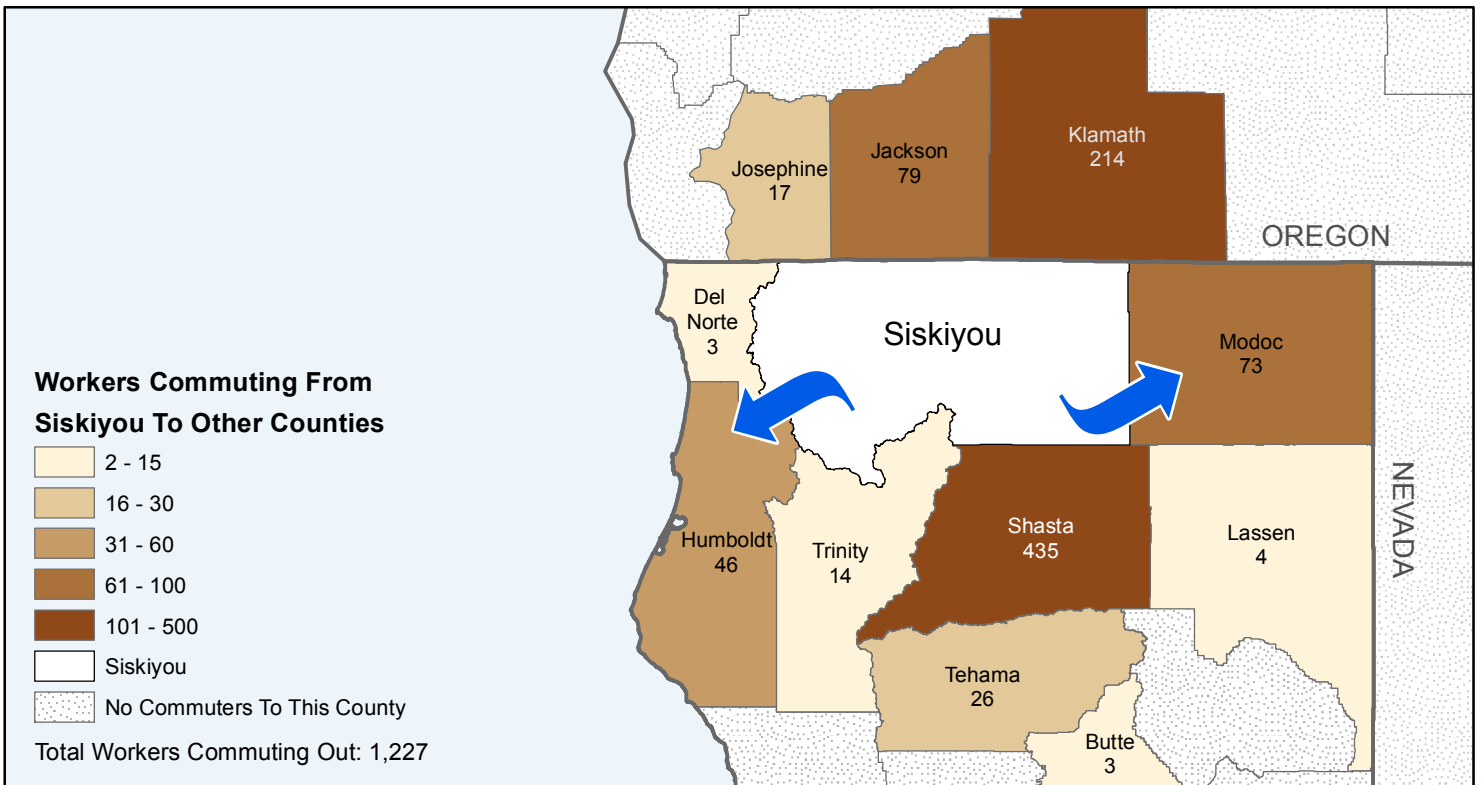

# Siskiyou

## County to County Commuting Estimates

Total Workers That Live And Work in Siskiyou: 15,419

Data Source:  
 Special Report of 2006 to 2010 County-to-County Commuting Flows,  
 American Community Survey, U.S. Census Bureau,  
 report released January 2013