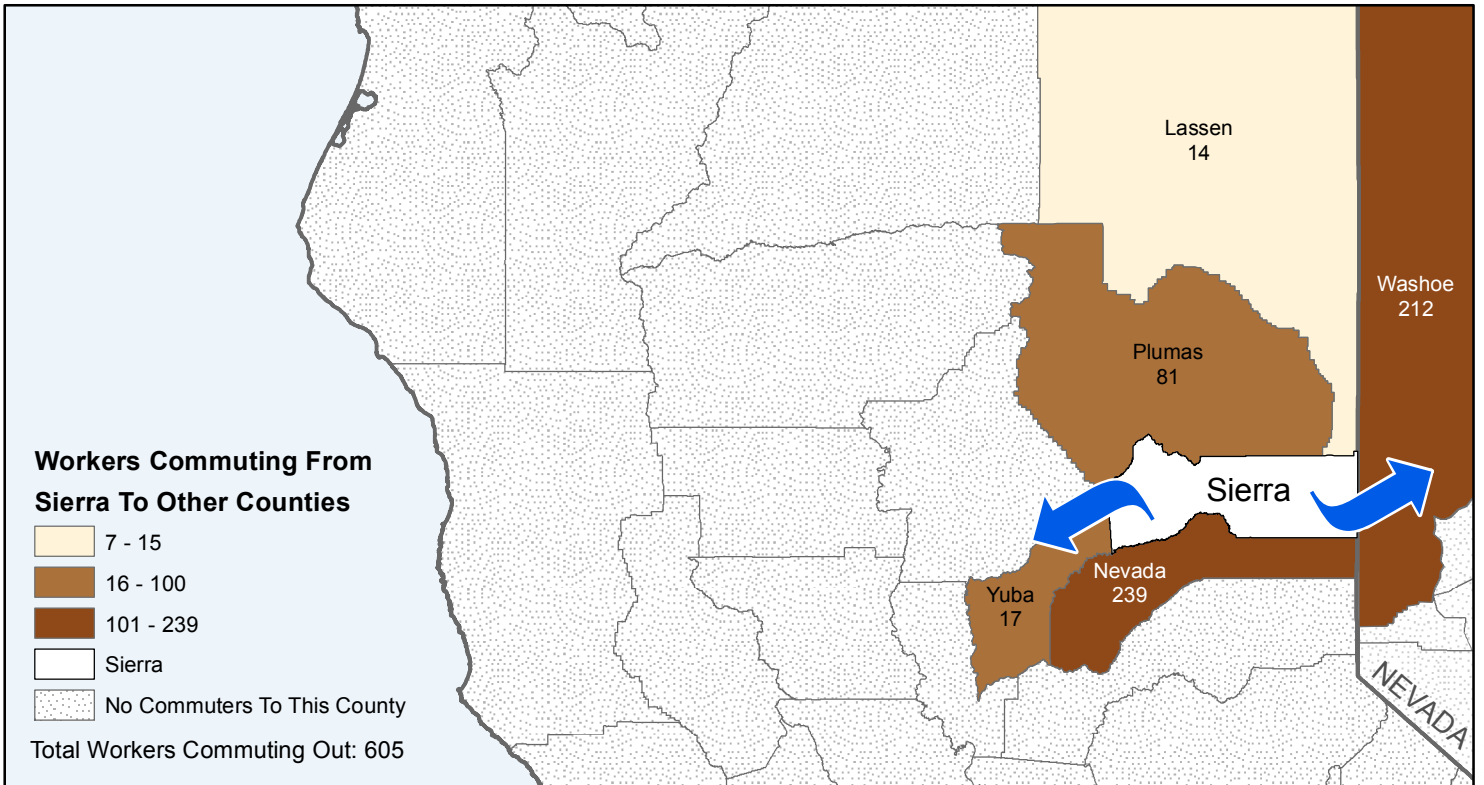

# Sierra

## County to County Commuting Estimates

Total Workers That Live And Work in Sierra: 961

Data Source:  
 Special Report of 2006 to 2010 County-to-County Commuting Flows,  
 American Community Survey, U.S. Census Bureau,  
 report released January 2013