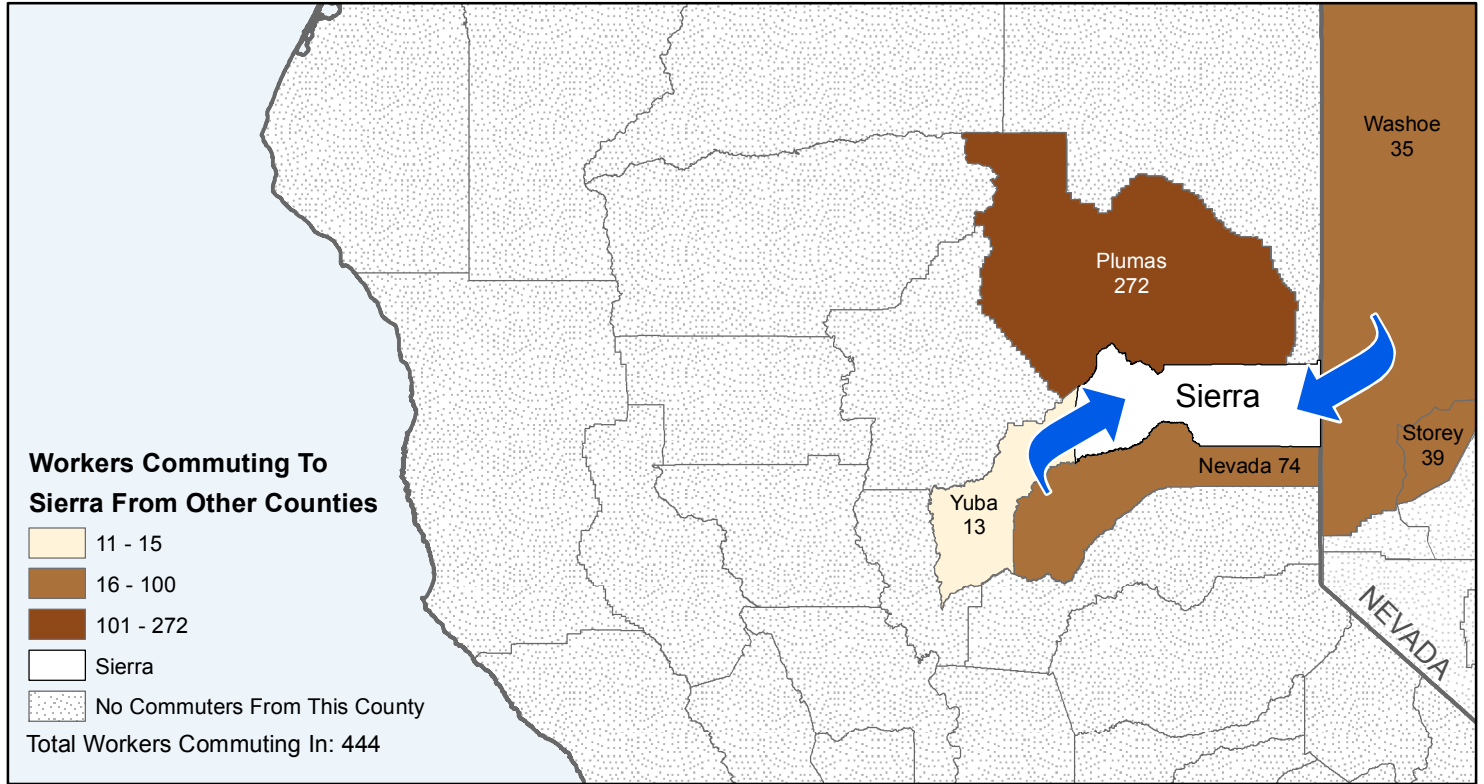

# Sierra

## County to County Commuting Estimates

Total Workers That Live And Work in Sierra: 961

Data Source:  
 Special Report of 2006 to 2010 County-to-County Commuting Flows,  
 American Community Survey, U.S. Census Bureau,  
 report released January 2013