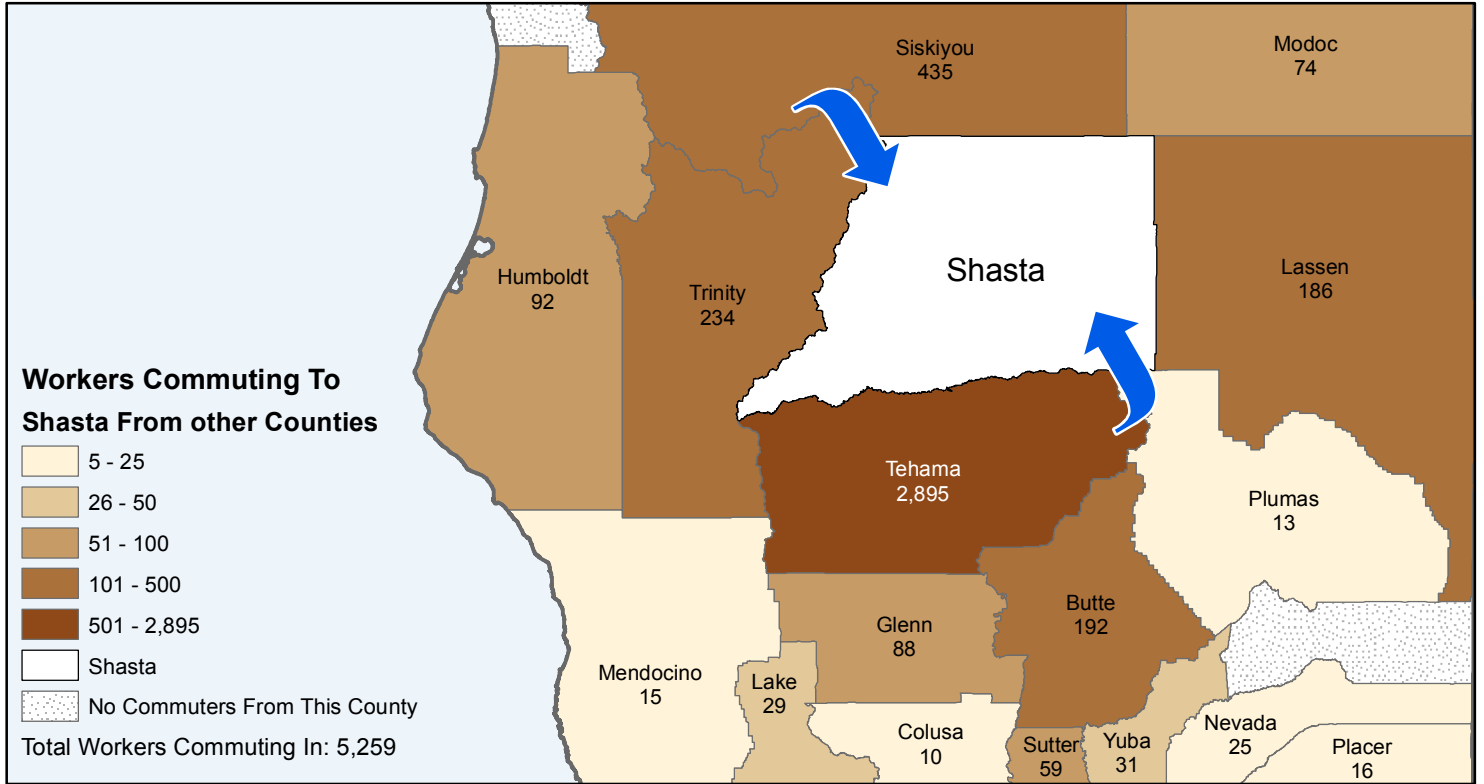

# Shasta

## County to County Commuting Estimates

Total Workers That Live And Work in Shasta: 64,248

Data Source:  
 Special Report of 2006 to 2010 County-to-County Commuting Flows,  
 American Community Survey, U.S. Census Bureau,  
 report released January 2013