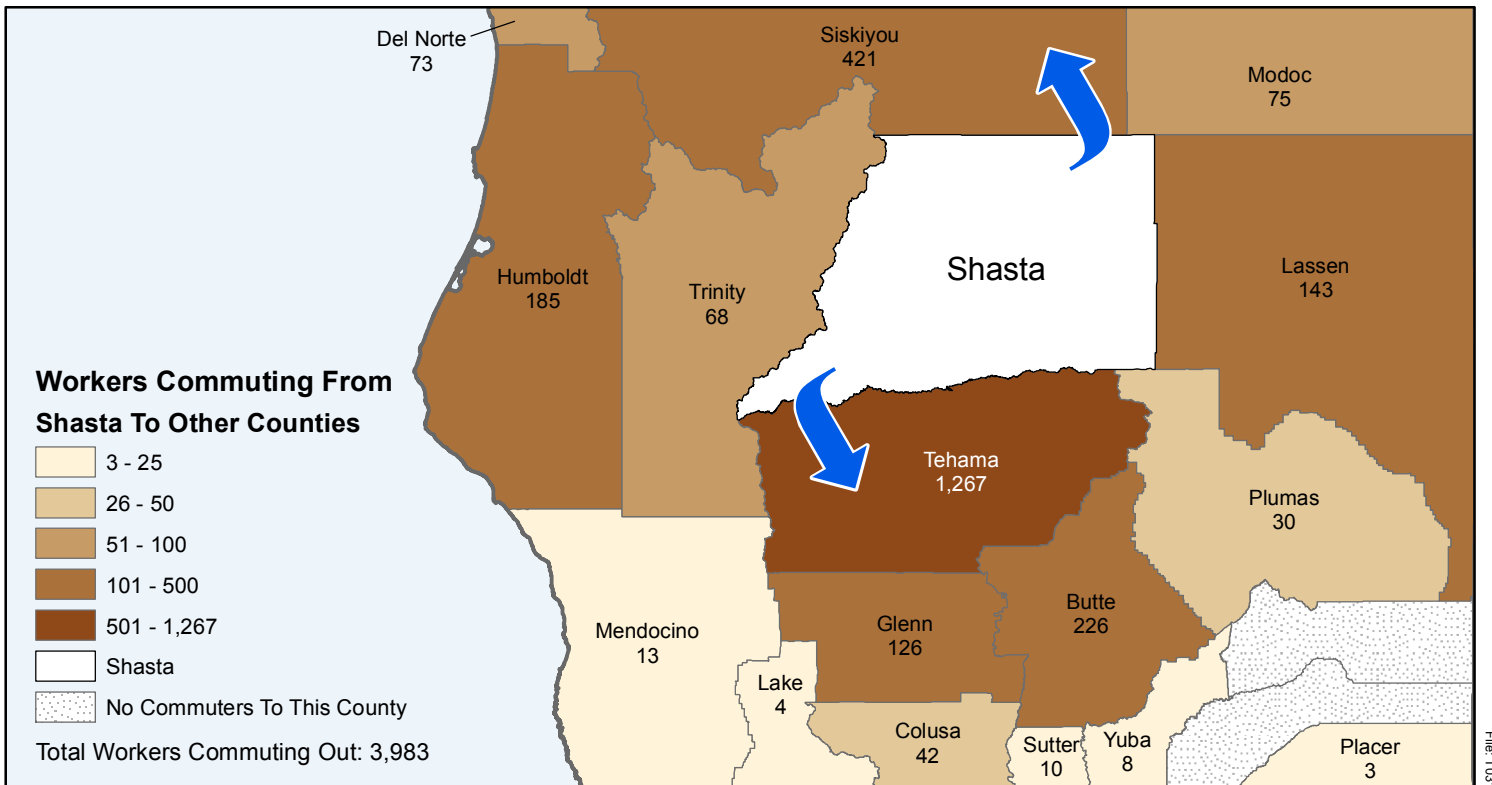

# Shasta

## County to County Commuting Estimates

Total Workers That Live And Work in Shasta: 64,248

Data Source:  
 Special Report of 2006 to 2010 County-to-County Commuting Flows,  
 American Community Survey, U.S. Census Bureau,  
 report released January 2013