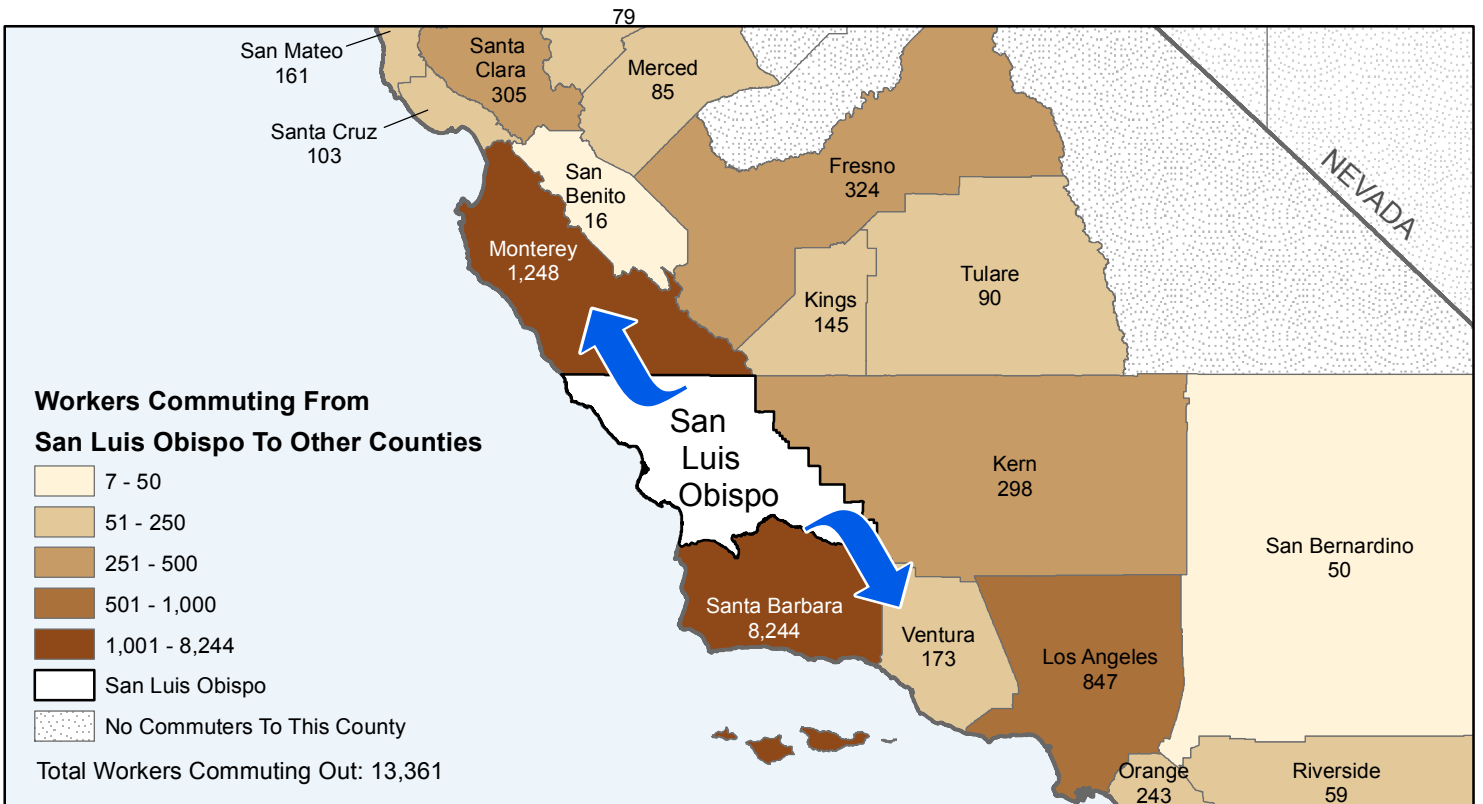

San Luis Obispo County to County Commuting Estimates

Total Workers That Live And Work in San Luis Obispo: 105,049

Data Source:
Special Report of 2006 to 2010 County-to-County Commuting Flows,
American Community Survey, U.S. Census Bureau,
report released January 2013