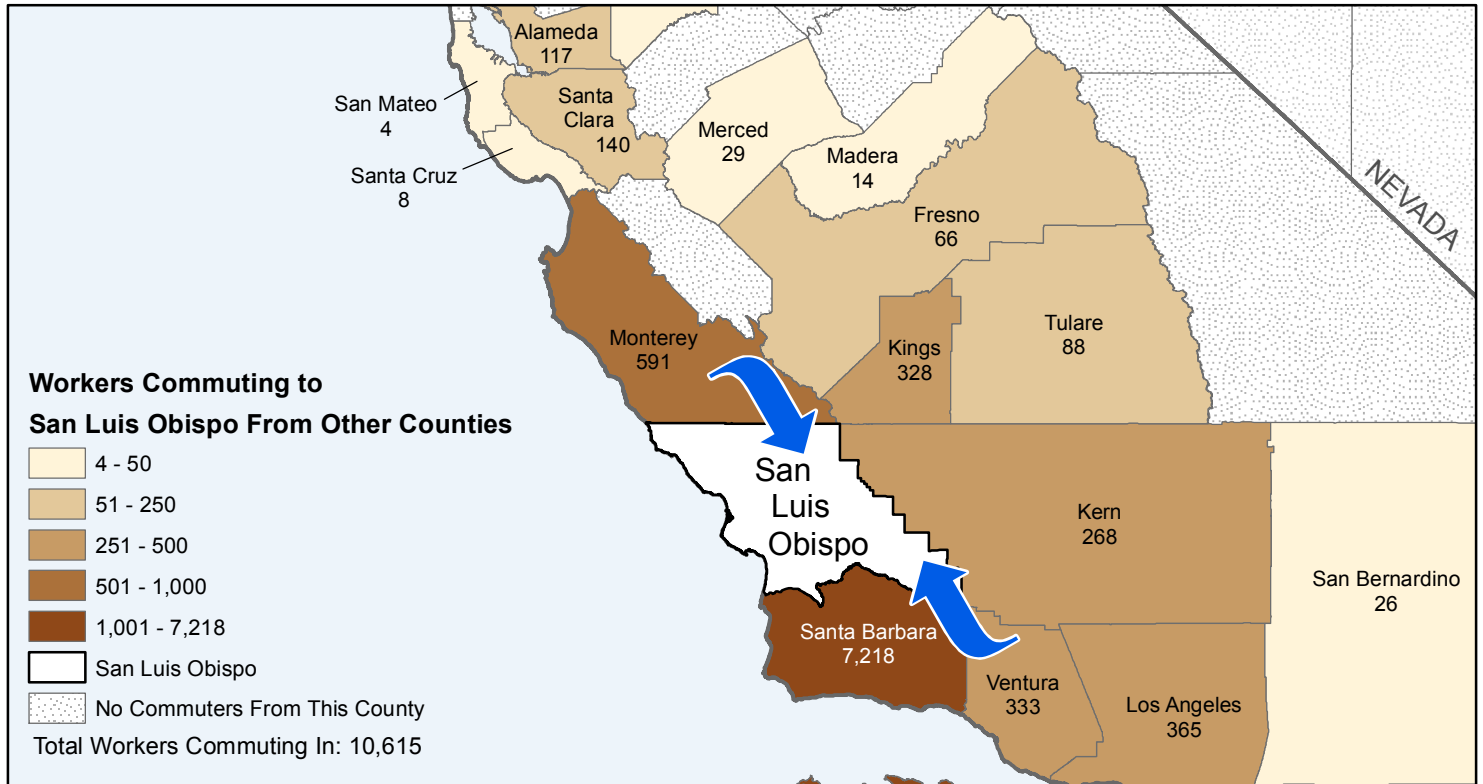

San Luis Obispo County to County Commuting Estimates

Total Workers That Live And Work in San Luis Obispo: 105,049

Data Source:
Special Report of 2006 to 2010 County-to-County Commuting Flows,
American Community Survey, U.S. Census Bureau,
report released January 2013