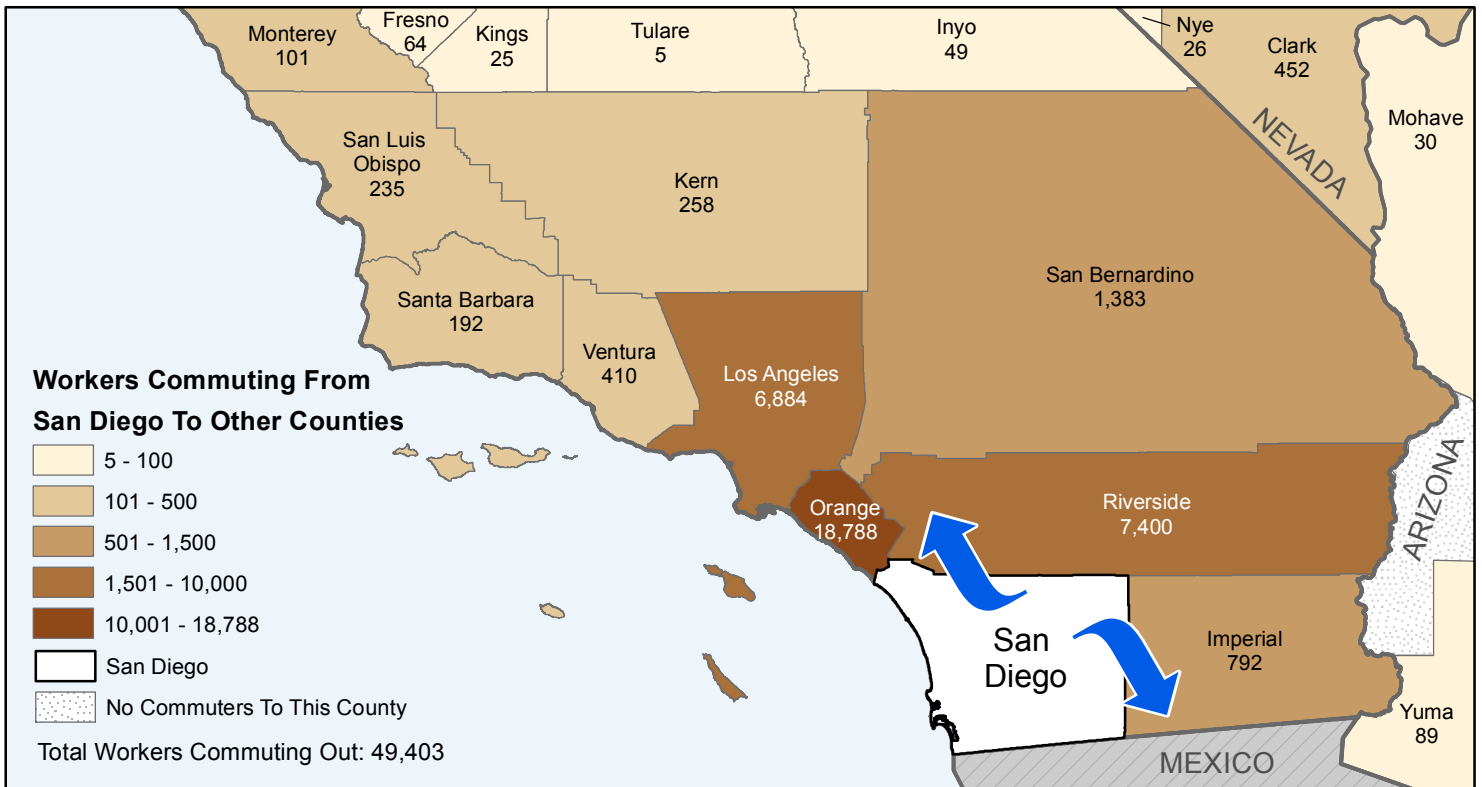

# San Diego

## County to County Commuting Estimates

Total Workers That Live And Work in San Diego: 1,371,498

Data Source:  
 Special Report of 2006 to 2010 County-to-County Commuting Flows,  
 American Community Survey, U.S. Census Bureau,  
 report released January 2013