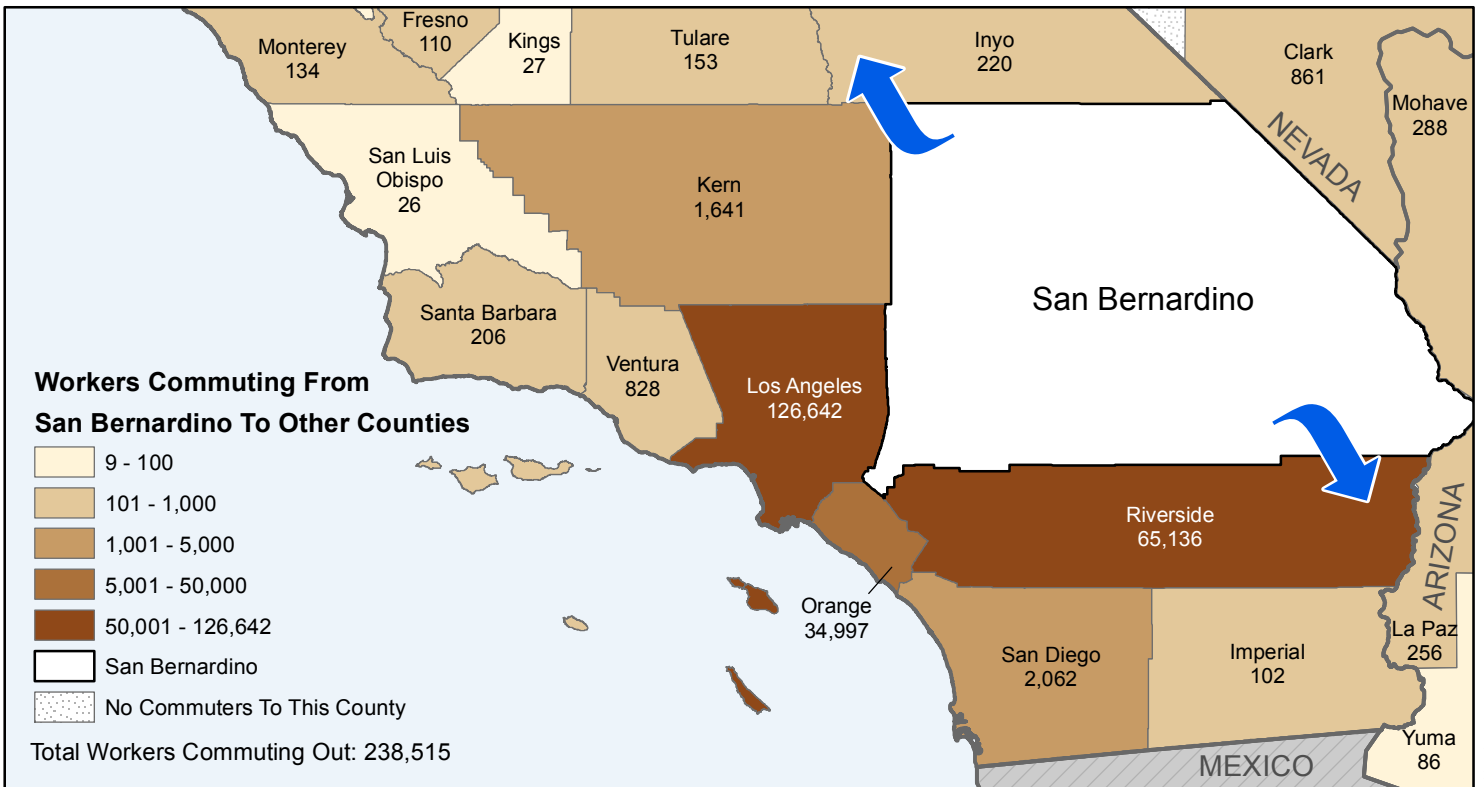

San Bernardino County to County Commuting Estimates

Total Workers That Live And Work in San Bernardino: 570,048

Data Source:
Special Report of 2006 to 2010 County-to-County Commuting Flows,
American Community Survey, U.S. Census Bureau,
report released January 2013

Cartography by:
Labor Market Information Division
California Employment Development Department
April 2015