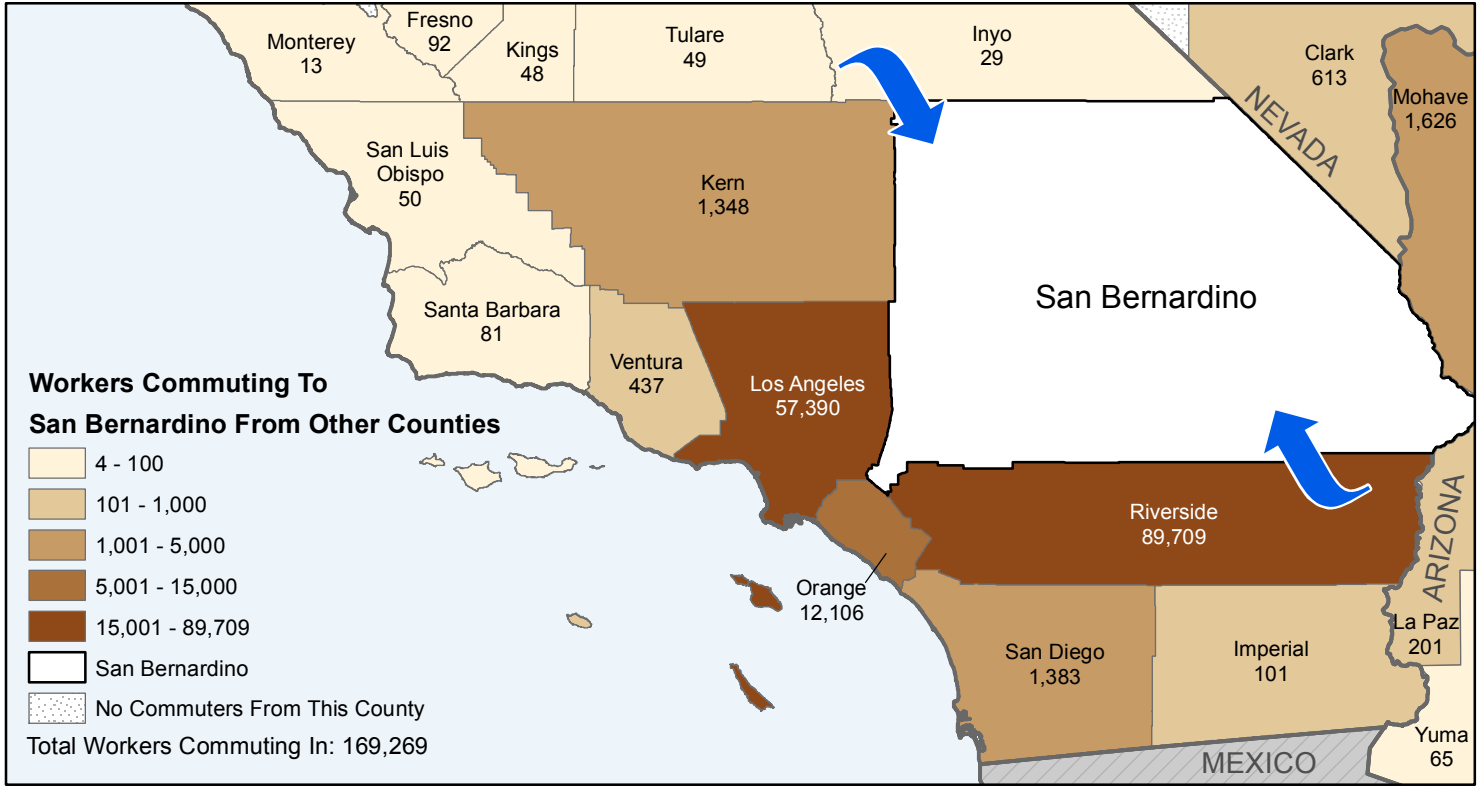

San Bernardino County to County Commuting Estimates

Total Workers That Live And Work in San Bernardino: 570,048

Data Source:
Special Report of 2006 to 2010 County-to-County Commuting Flows,
American Community Survey, U.S. Census Bureau,
report released January 2013

Cartography by:
Labor Market Information Division
California Employment Development Department
April 2015