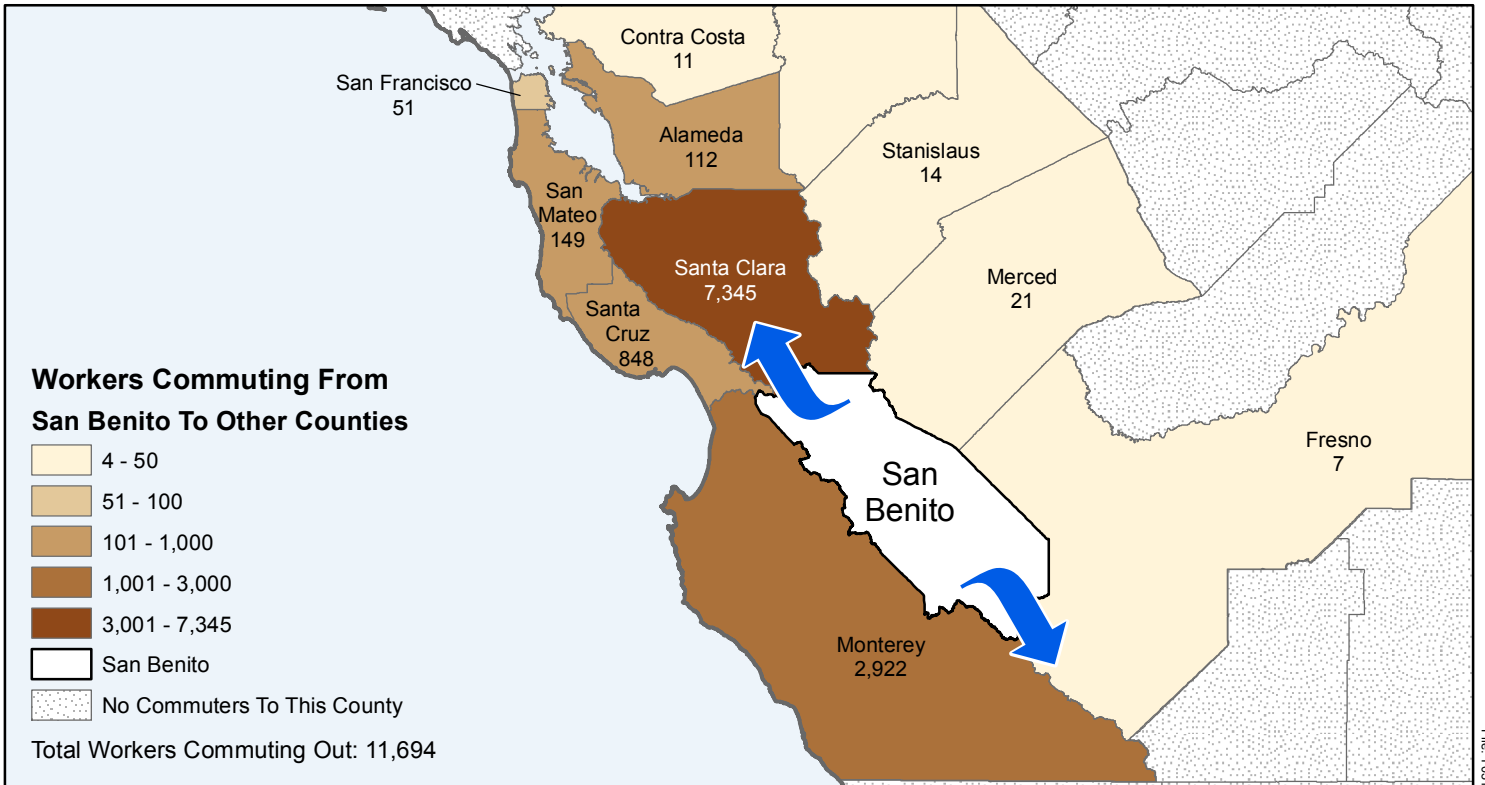

# San Benito

## County to County Commuting Estimates

Total Workers That Live And Work in San Benito: 12,213

Data Source:  
 Special Report of 2006 to 2010 County-to-County Commuting Flows,  
 American Community Survey, U.S. Census Bureau,  
 report released January 2013