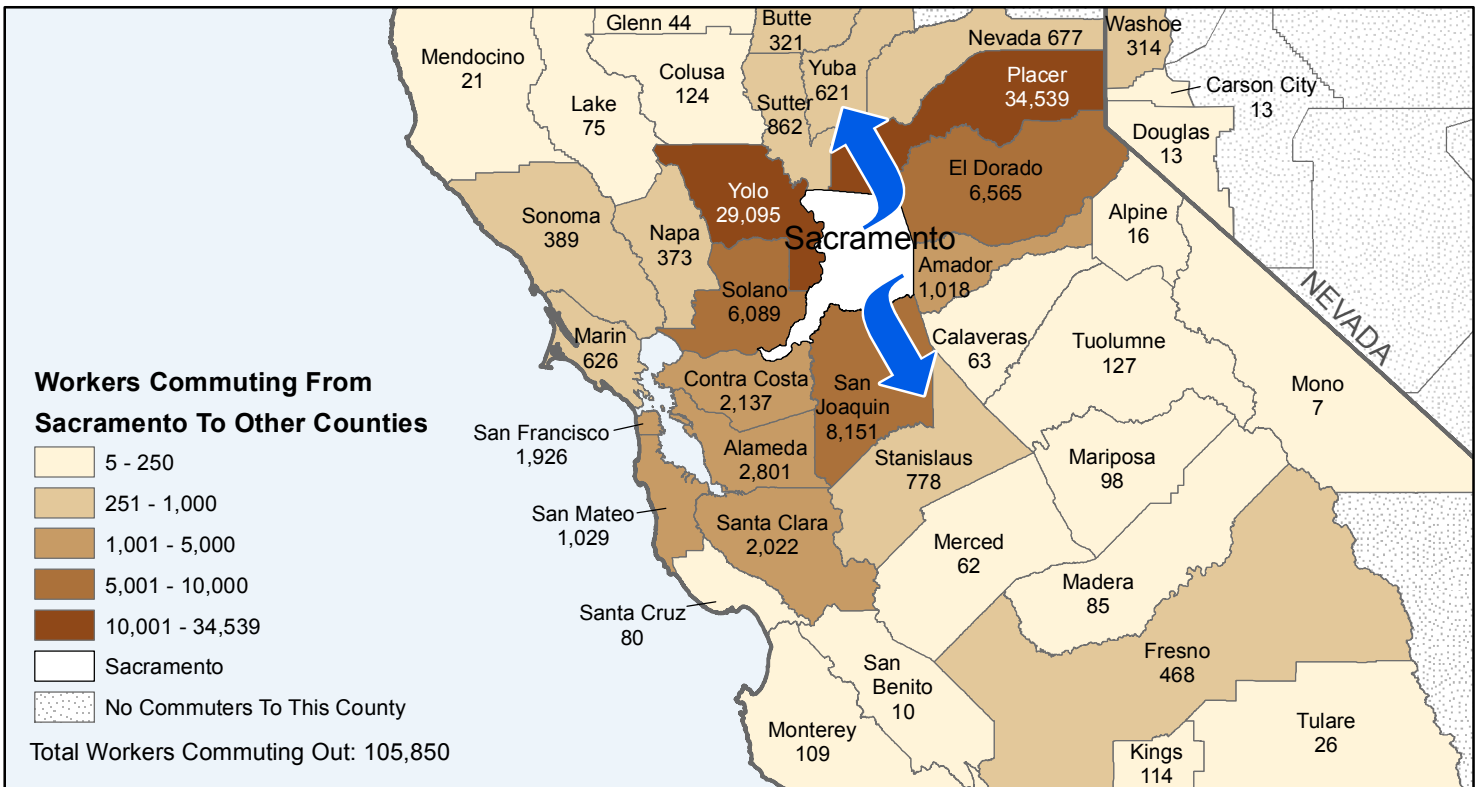

Sacramento

County to County Commuting Estimates

Total Workers That Live And Work in Sacramento: 502,114

Data Source:
 Special Report of 2006 to 2010 County-to-County Commuting Flows,
 American Community Survey, U.S. Census Bureau,
 report released January 2013

Cartography by:
 Labor Market Information Division
 California Employment Development Department
 March 2015