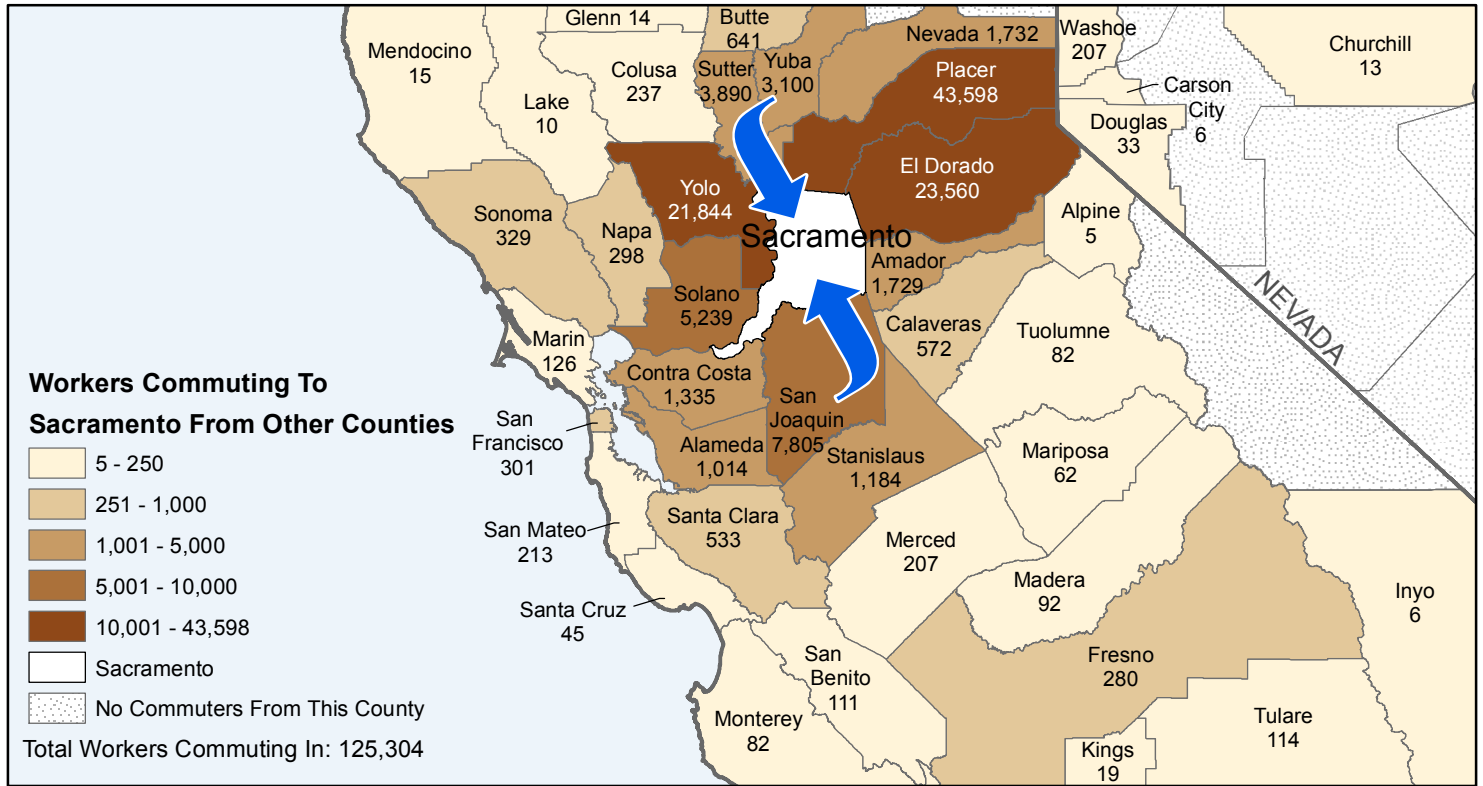

Sacramento

County to County Commuting Estimates

Total Workers That Live And Work in Sacramento: 502,114

Data Source:
 Special Report of 2006 to 2010 County-to-County Commuting Flows,
 American Community Survey, U.S. Census Bureau,
 report released January 2013

Cartography by:
 Labor Market Information Division
 California Employment Development Department
 March 2015