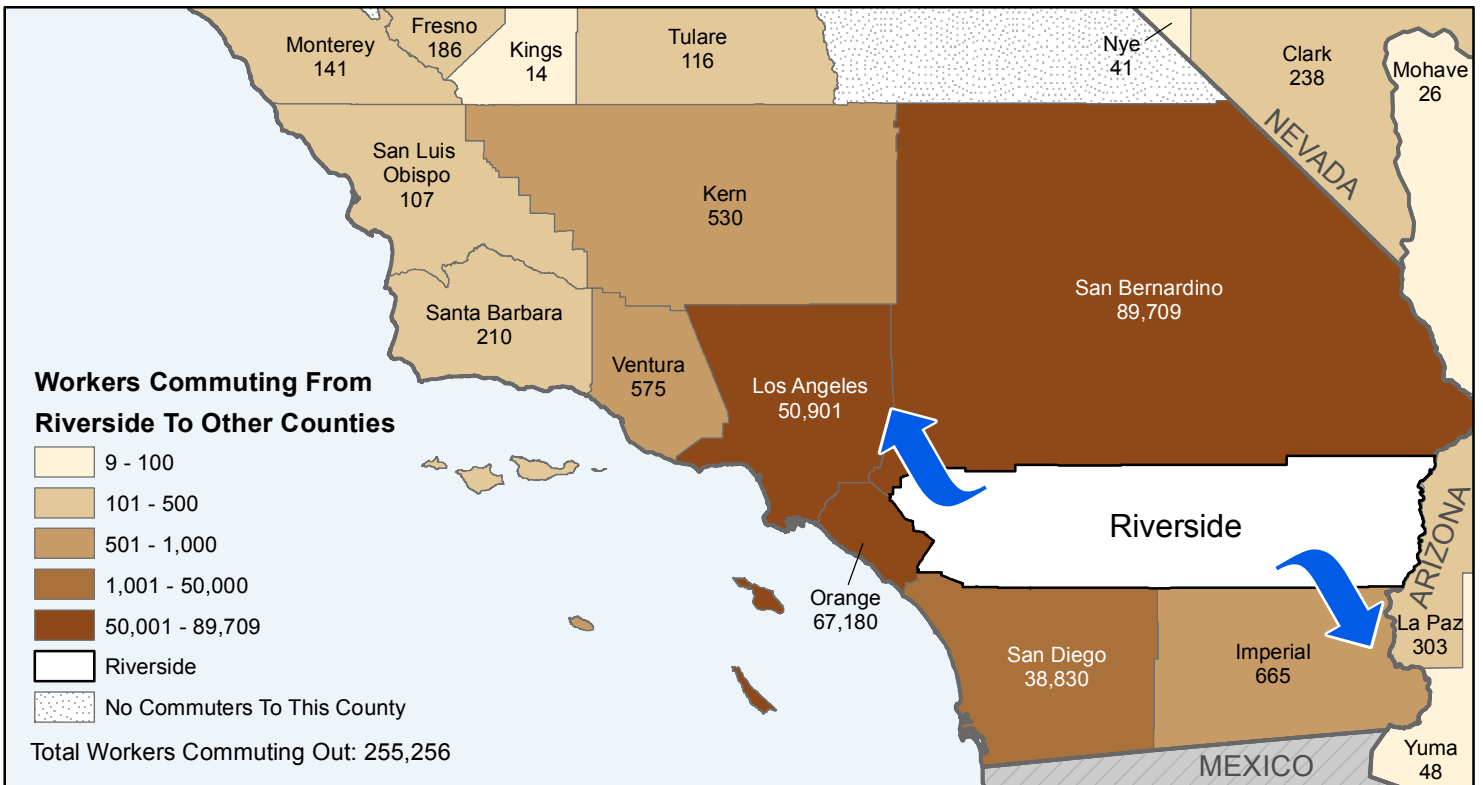

Riverside

County to County Commuting Estimates

Total Workers That Live And Work in Riverside: 586,265

Data Source:
Special Report of 2006 to 2010 County-to-County Commuting Flows,
American Community Survey, U.S. Census Bureau,
report released January 2013

Cartography by:
Labor Market Information Division
California Employment Development Department
April 2015

EDD Employment
Development
Department
State of California

LaborMarketInfo