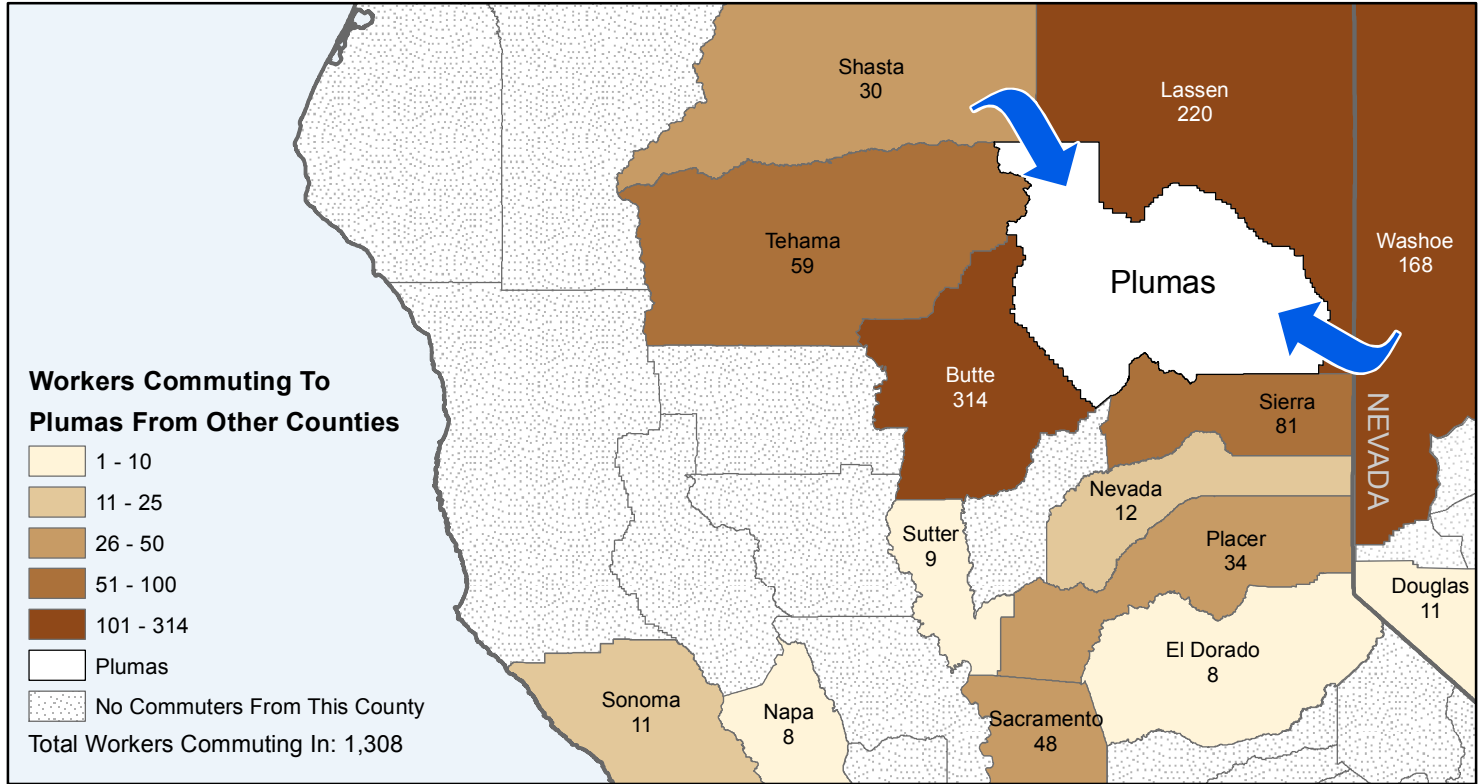

Plumas

County to County Commuting Estimates

Total Workers That Live And Work in Plumas: 7,260

Data Source:
 Special Report of 2006 to 2010 County-to-County Commuting Flows,
 American Community Survey, U.S. Census Bureau,
 report released January 2013