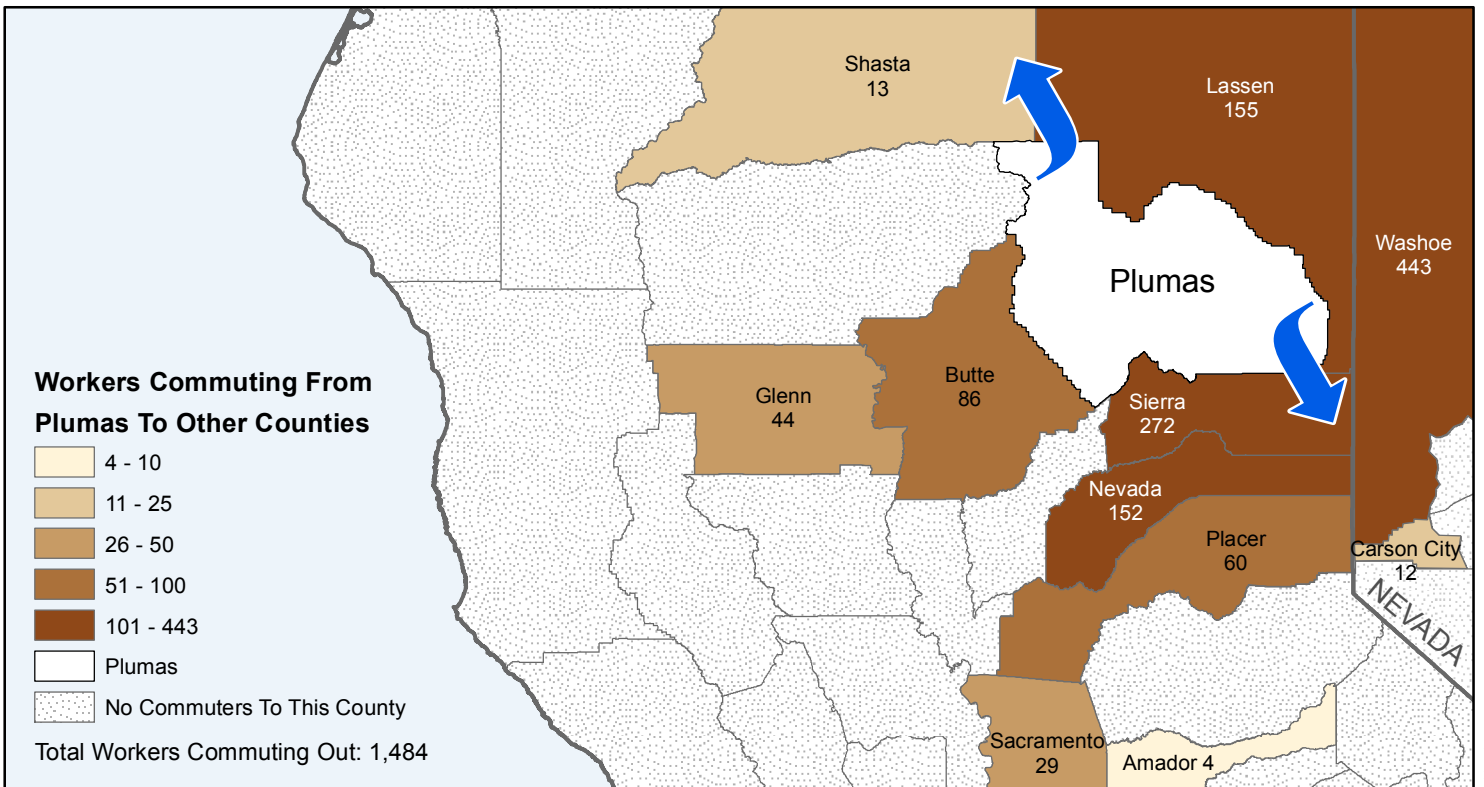

Plumas

County to County Commuting Estimates

Total Workers That Live And Work in Plumas: 7,260

Data Source:
 Special Report of 2006 to 2010 County-to-County Commuting Flows,
 American Community Survey, U.S. Census Bureau,
 report released January 2013