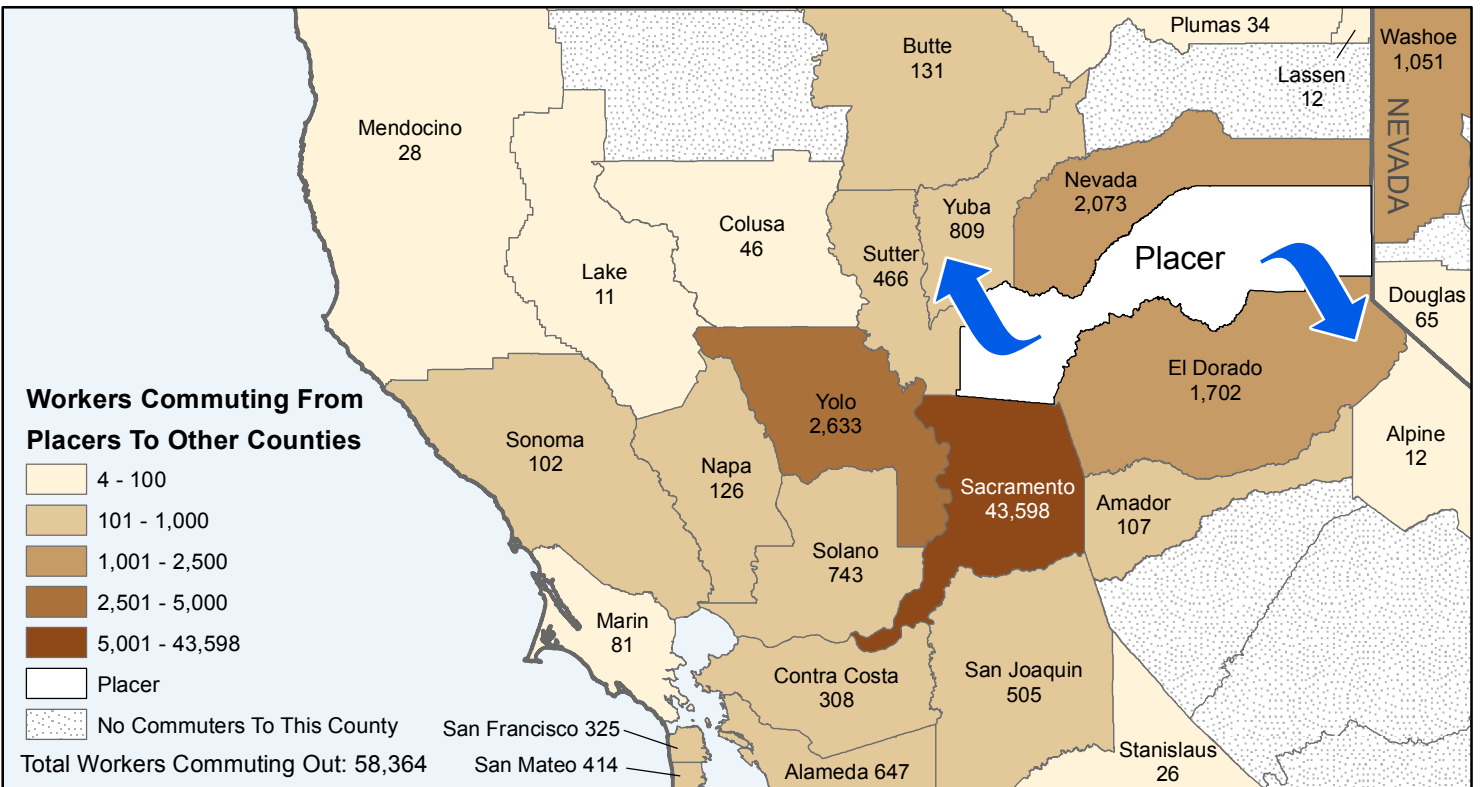

Placer

County to County Commuting Estimates

Total Workers That Live And Work in Placer: 94,857

Data Source:
 Special Report of 2006 to 2010 County-to-County Commuting Flows,
 American Community Survey, U.S. Census Bureau,
 report released January 2013

Cartography by:
 Labor Market Information Division
 California Employment Development Department
 October 2015