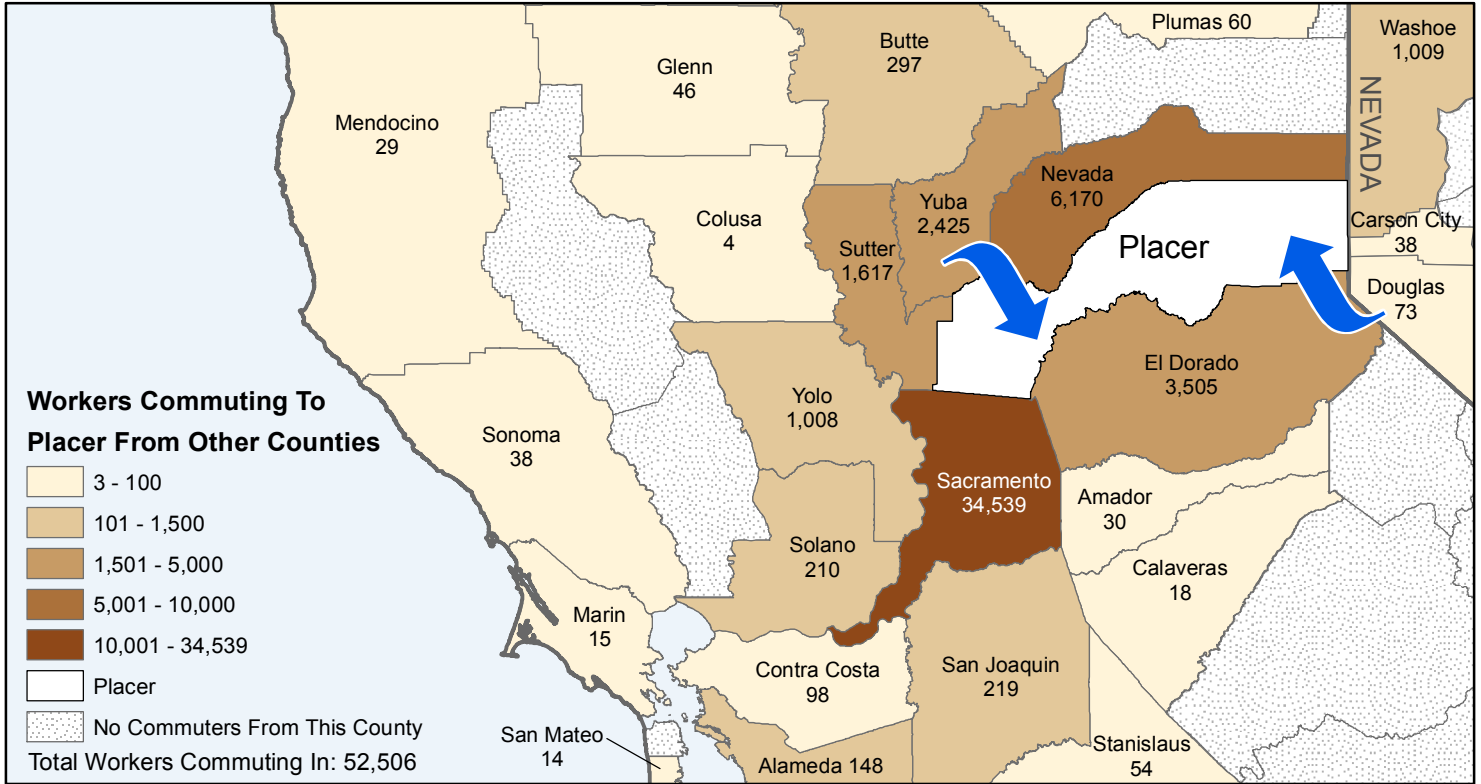

Placer

County to County Commuting Estimates

Total Workers That Live And Work in Placer: 94,857

Data Source:
 Special Report of 2006 to 2010 County-to-County Commuting Flows,
 American Community Survey, U.S. Census Bureau,
 report released January 2013

Cartography by:
 Labor Market Information Division
 California Employment Development Department
 October 2015