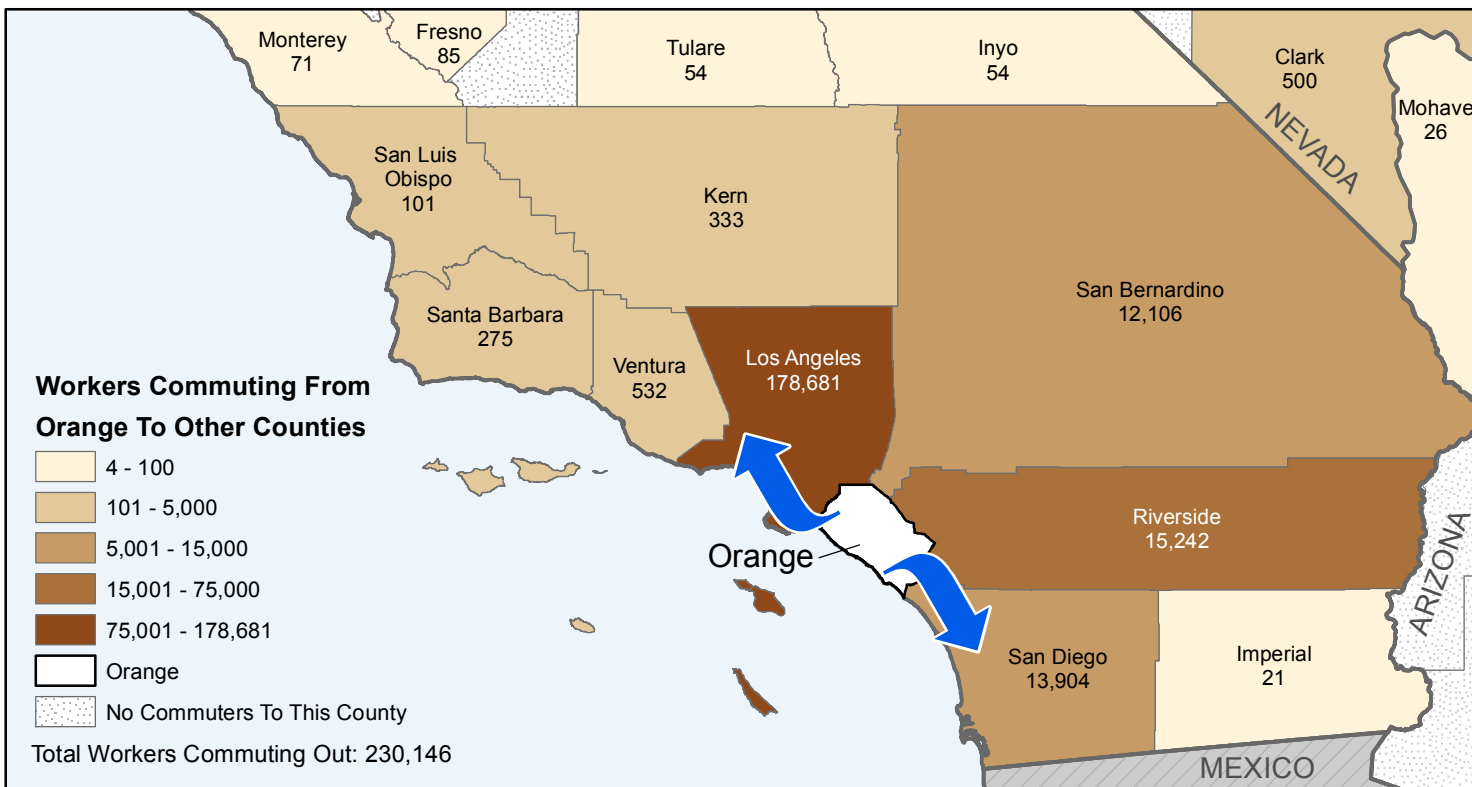

Orange County to County Commuting Estimates

Total Workers That Live And Work in Orange: 1,181,354

Data Source:
Special Report of 2006 to 2010 County-to-County Commuting Flows,
American Community Survey, U.S. Census Bureau,
report released January 2013

Cartography by:
Labor Market Information Division
California Employment Development Department
April 2015

EDD Employment
Development
Department
State of California

LaborMarketInfo