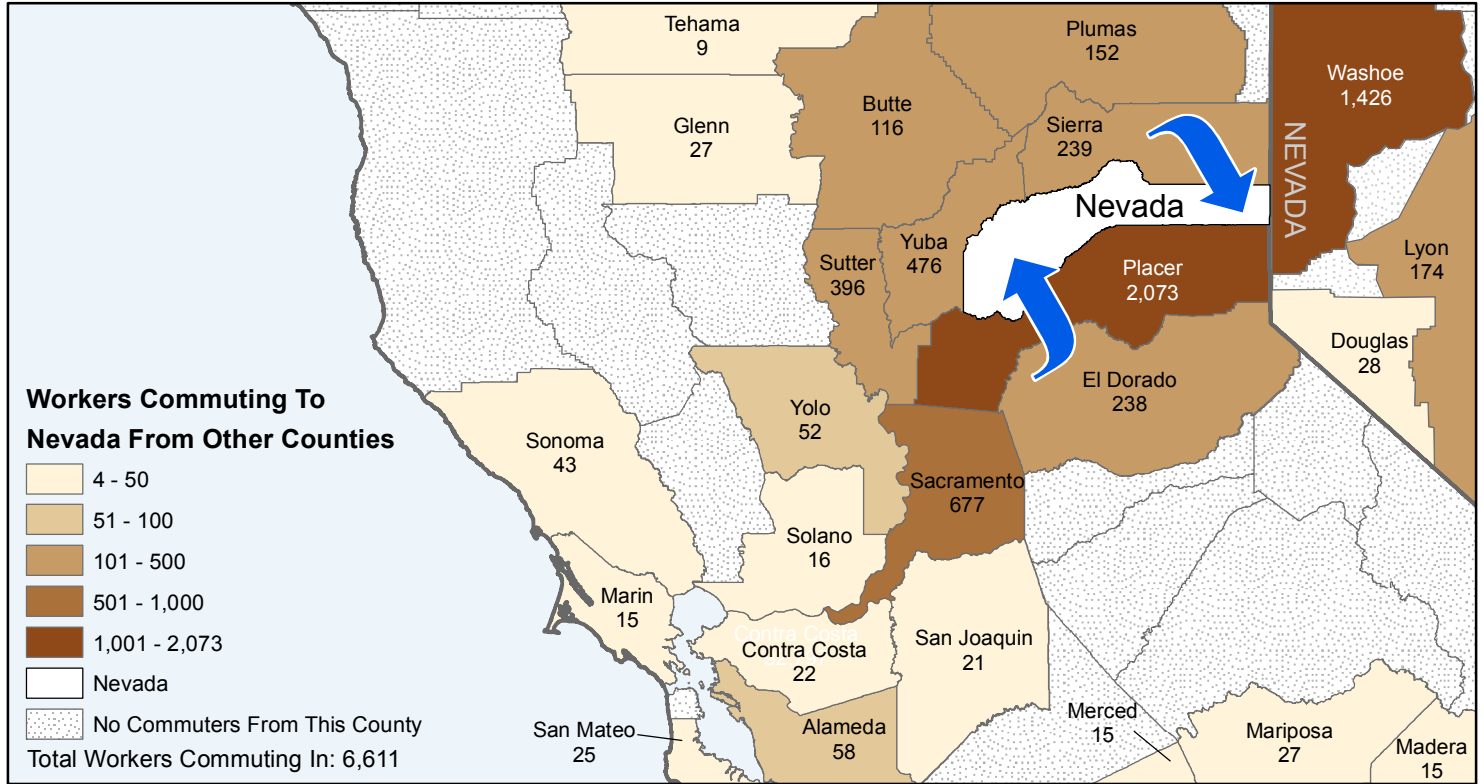

Nevada

County to County Commuting Estimates

Total Workers That Live And Work in Nevada County: 32,211

Data Source:
 Special Report of 2006 to 2010 County-to-County Commuting Flows,
 American Community Survey, U.S. Census Bureau,
 report released January 2013