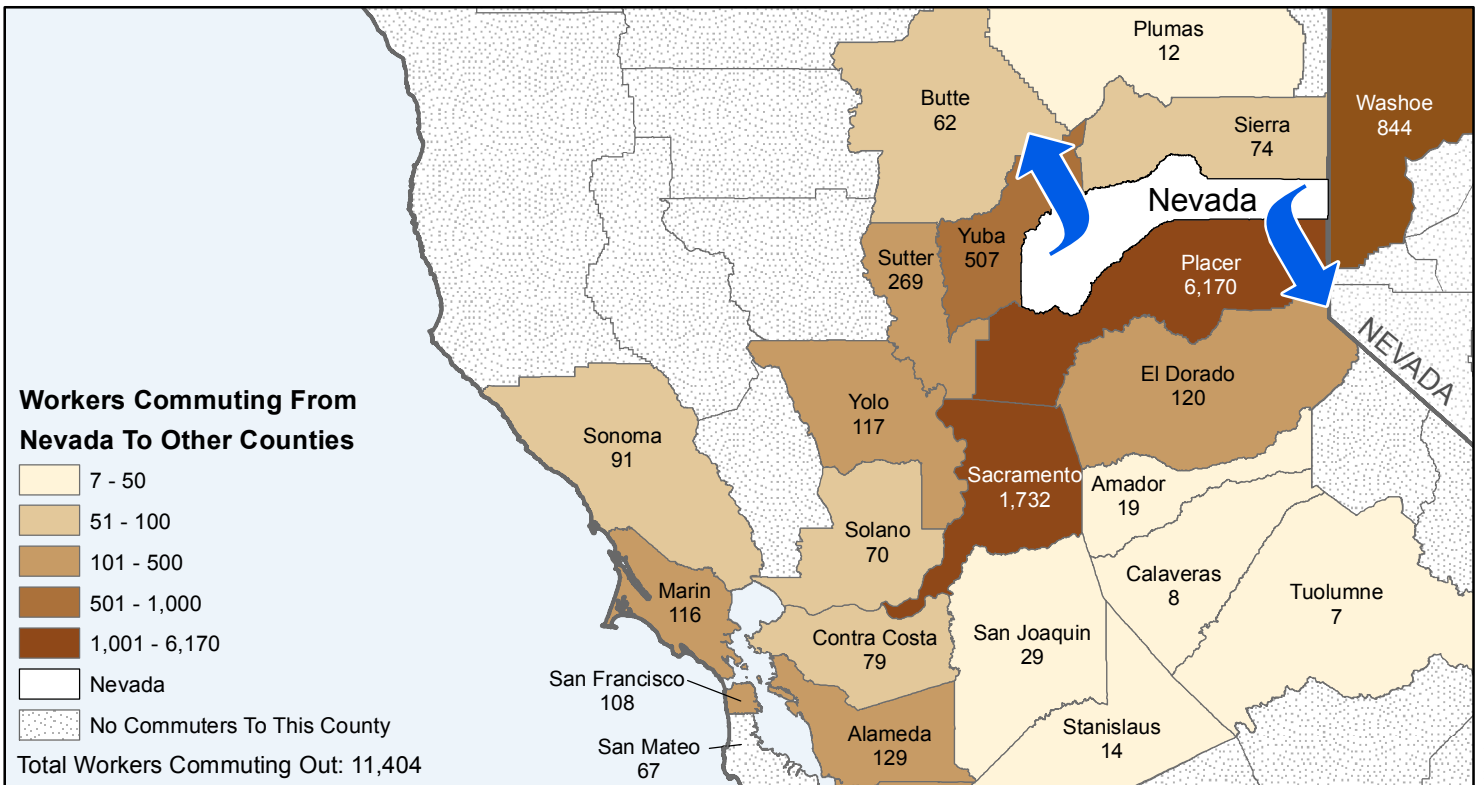

Nevada

County to County Commuting Estimates

Total Workers That Live And Work in Nevada County: 32,211

Data Source:
 Special Report of 2006 to 2010 County-to-County Commuting Flows,
 American Community Survey, U.S. Census Bureau,
 report released January 2013

Cartography by:
 Labor Market Information Division
 California Employment Development Department
 October 2015

EDD Employment
 Development
 Department
 State of California

LaborMarketinfo