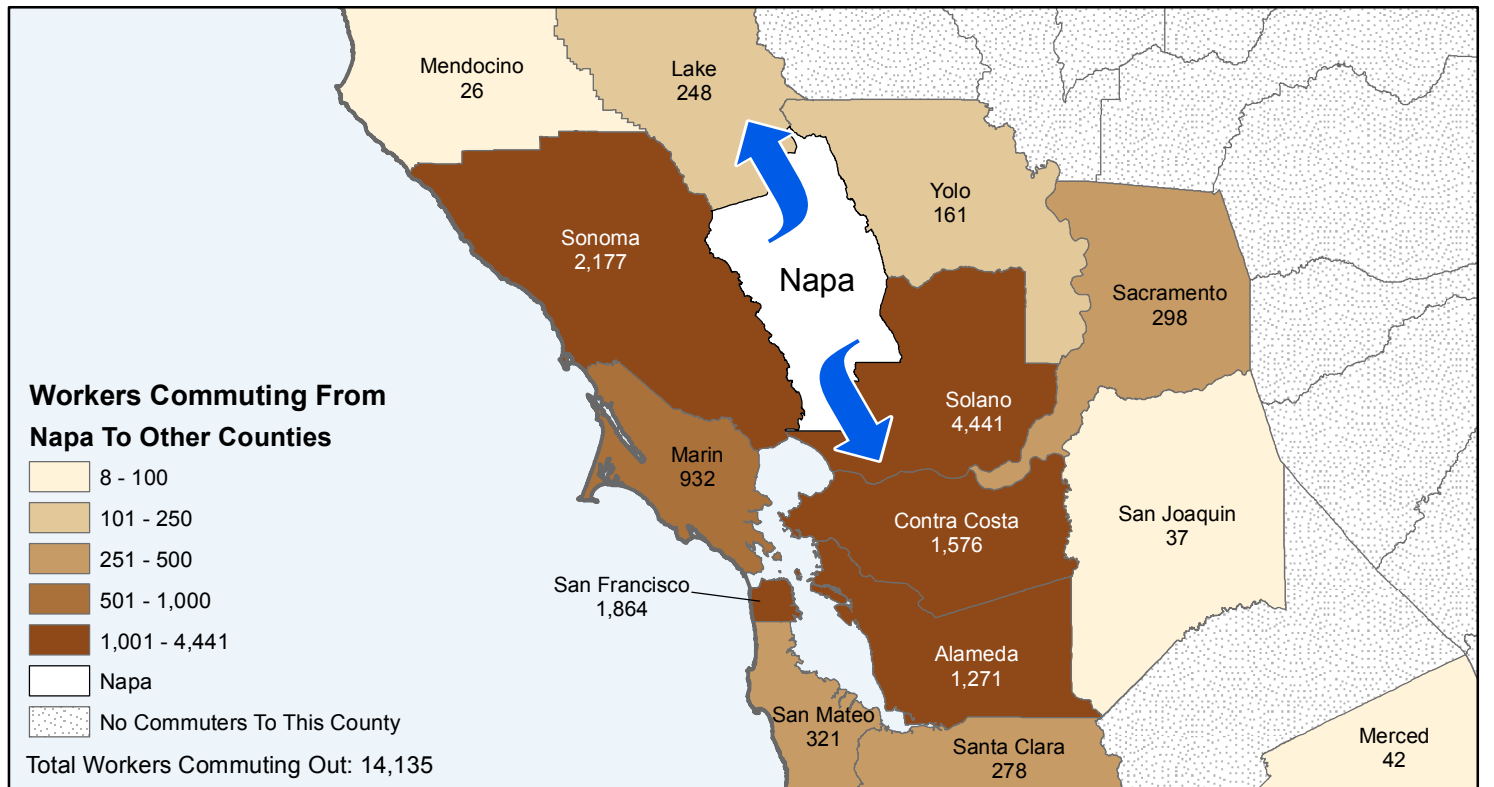

Napa

County to County Commuting Estimates

Total Workers That Live And Work in Napa: 48,424

Data Source:
 Special Report of 2006 to 2010 County-to-County Commuting Flows,
 American Community Survey, U.S. Census Bureau,
 report released January 2013