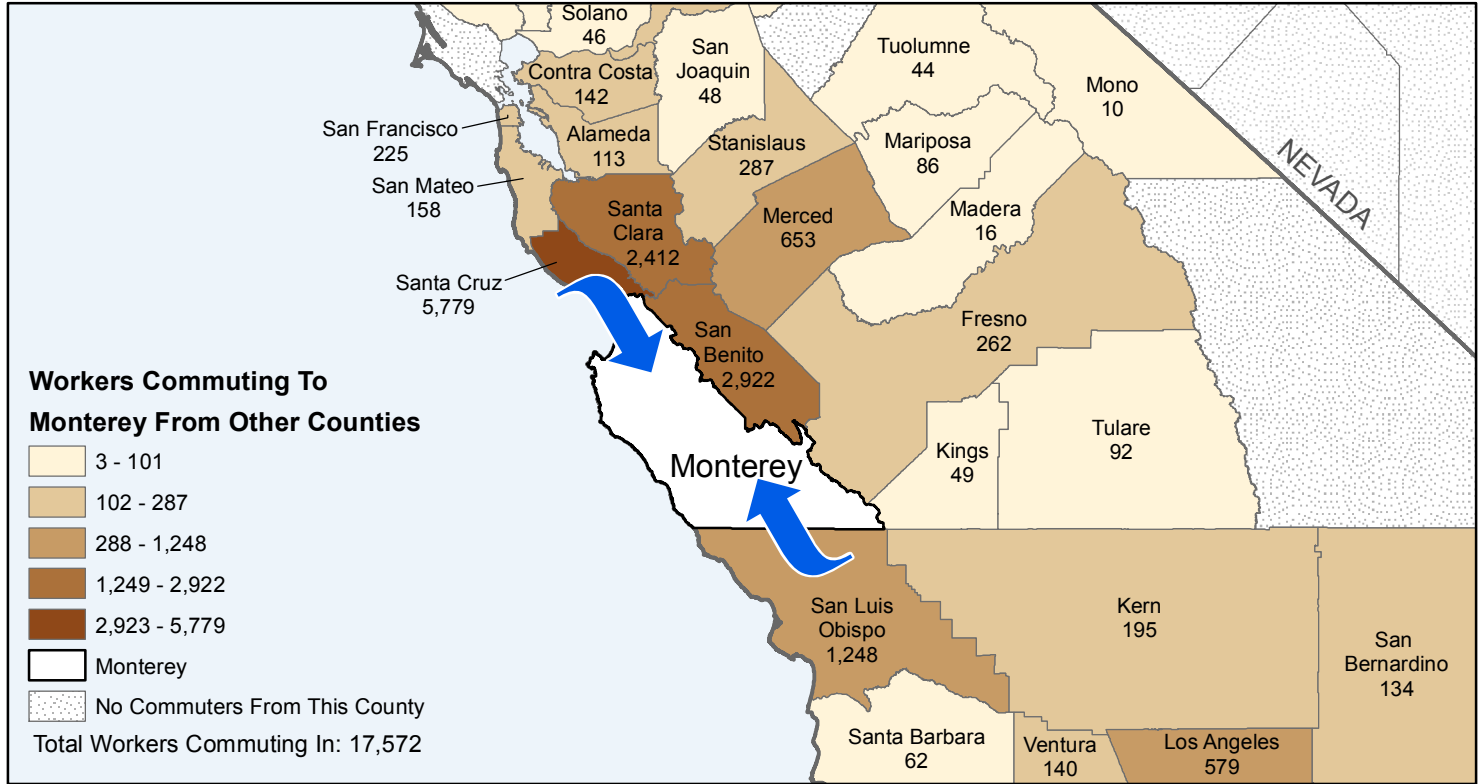

Monterey

County to County Commuting Estimates

Total Workers That Live And Work in Monterey: 158,479

Data Source:
 Special Report of 2006 to 2010 County-to-County Commuting Flows,
 American Community Survey, U.S. Census Bureau,
 report released January 2013

Cartography by:
 Labor Market Information Division
 California Employment Development Department
 March 2015