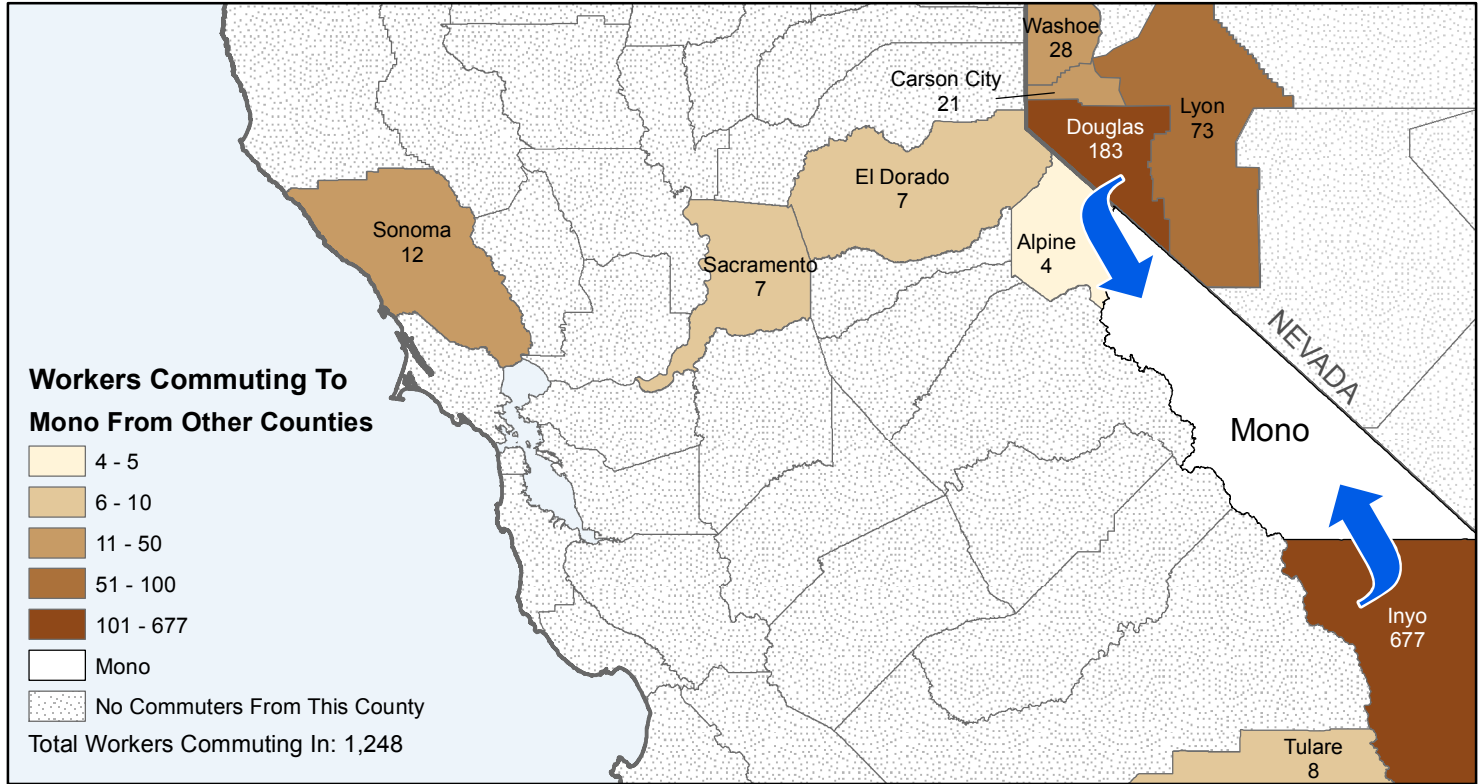

Mono

County to County Commuting Estimates

Total Workers That Live And Work in Mono: 17,195

Data Source:
 Special Report of 2006 to 2010 County-to-County Commuting Flows,
 American Community Survey, U.S. Census Bureau,
 report released January 2013

Cartography by:
 Labor Market Information Division
 California Employment Development Department
 October 2015