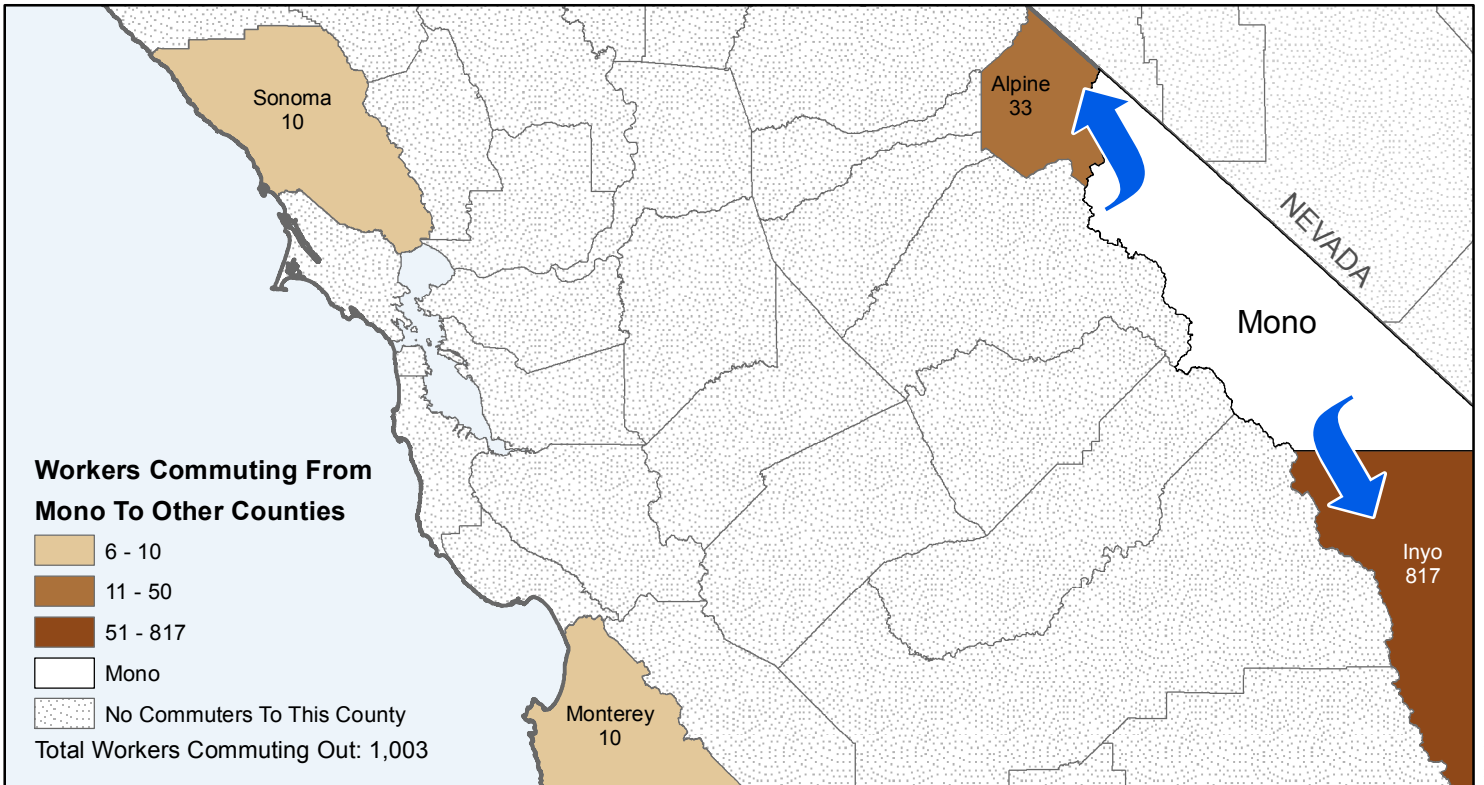

Mono

County to County Commuting Estimates

Total Workers That Live And Work in Mono: 17,195

Data Source:
 Special Report of 2006 to 2010 County-to-County Commuting Flows,
 American Community Survey, U.S. Census Bureau,
 report released January 2013

Cartography by:
 Labor Market Information Division
 California Employment Development Department
 October 2015