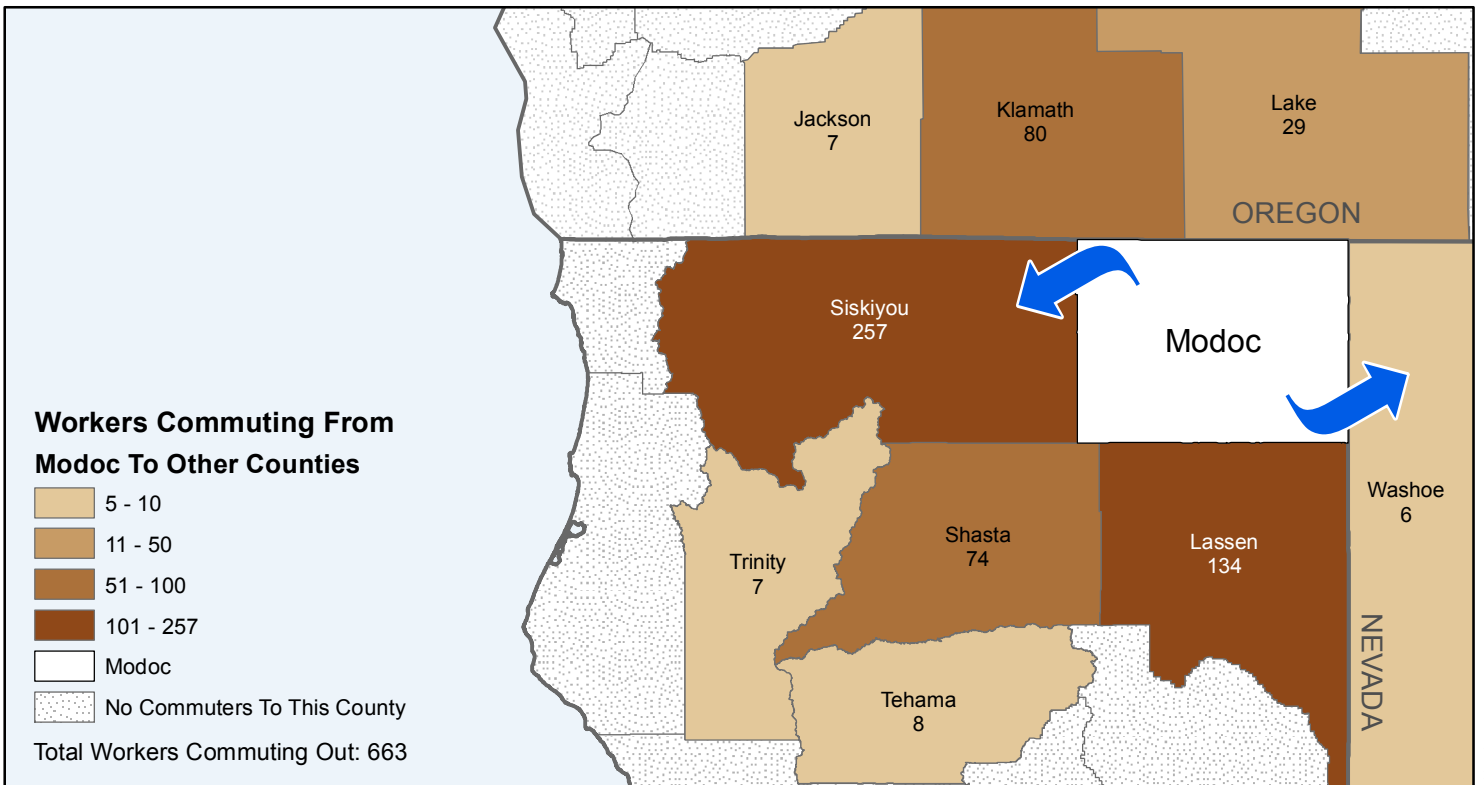

Modoc

County to County Commuting Estimates

Total Workers That Live And Work in Modoc: 2,826

Data Source:
 Special Report of 2006 to 2010 County-to-County Commuting Flows,
 American Community Survey, U.S. Census Bureau,
 report released January 2013

Cartography by:
 Labor Market Information Division
 California Employment Development Department
 September 2015