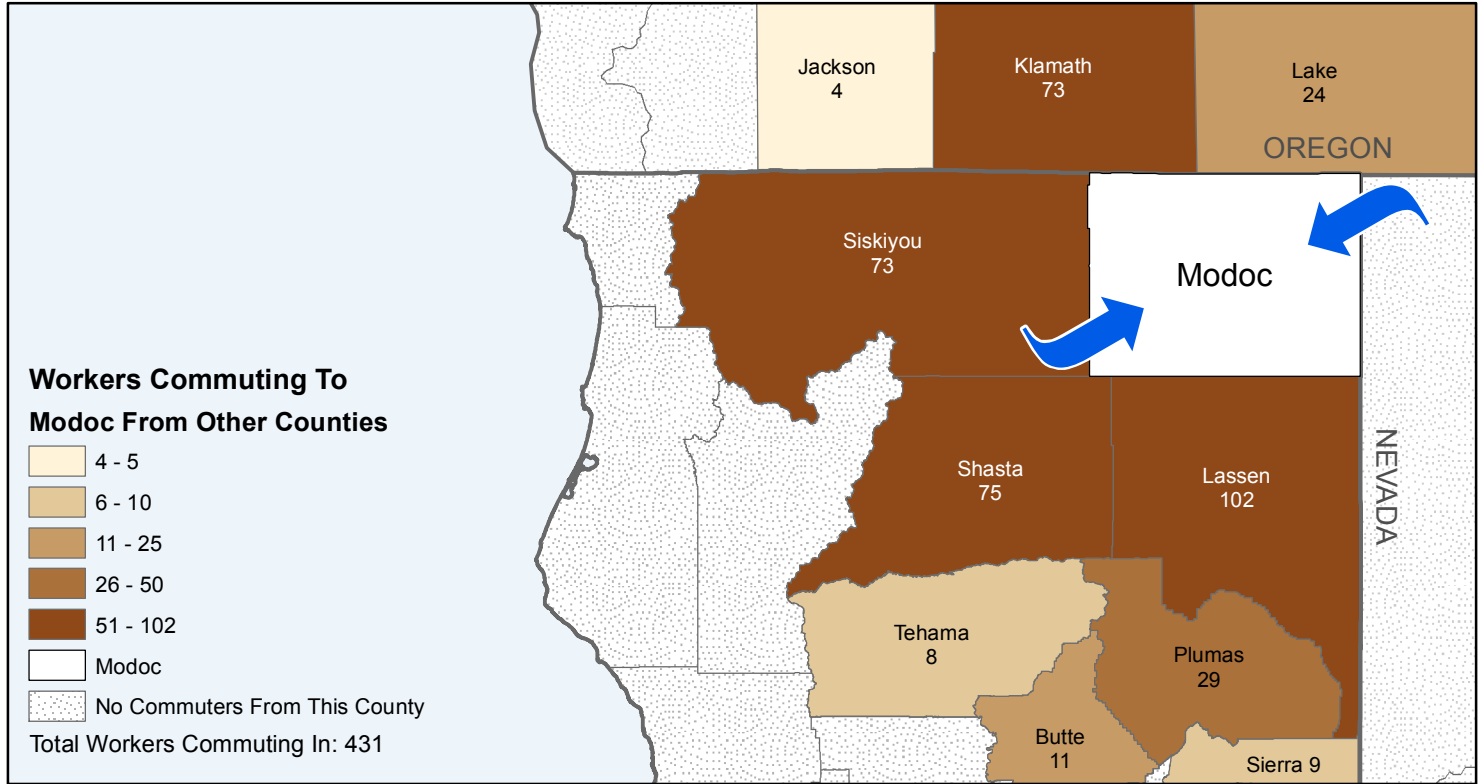

Modoc

County to County Commuting Estimates

Total Workers That Live And Work in Modoc: 2,826

Data Source:
 Special Report of 2006 to 2010 County-to-County Commuting Flows,
 American Community Survey, U.S. Census Bureau,
 report released January 2013

Cartography by:
 Labor Market Information Division
 California Employment Development Department
 September 2015