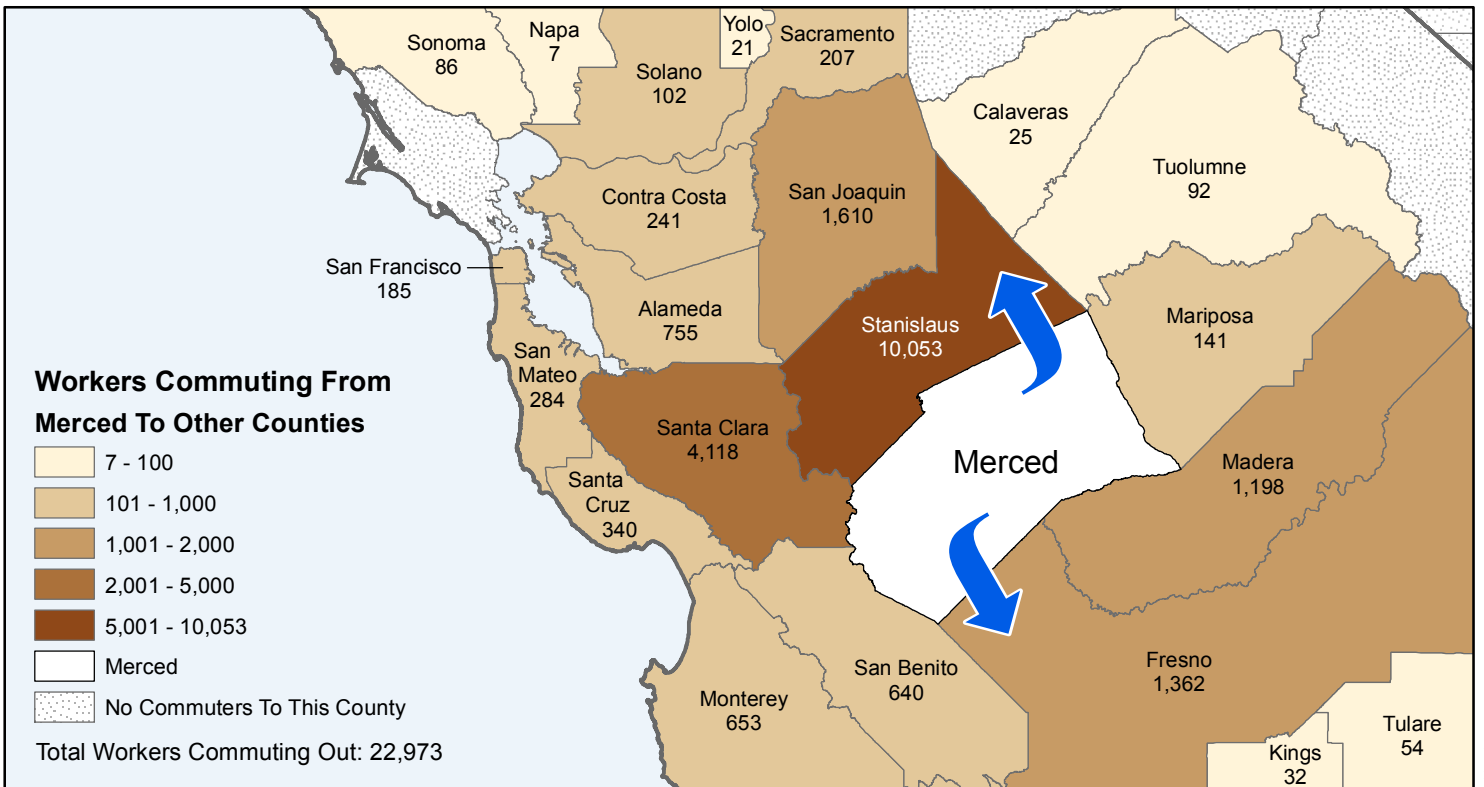

Merced

County to County Commuting Estimates

Total Workers That Live And Work in Merced: 68,465

Data Source:
 Special Report of 2006 to 2010 County-to-County Commuting Flows,
 American Community Survey, U.S. Census Bureau,
 report released January 2013

Cartography by:
 Labor Market Information Division
 California Employment Development Department
 October 2015