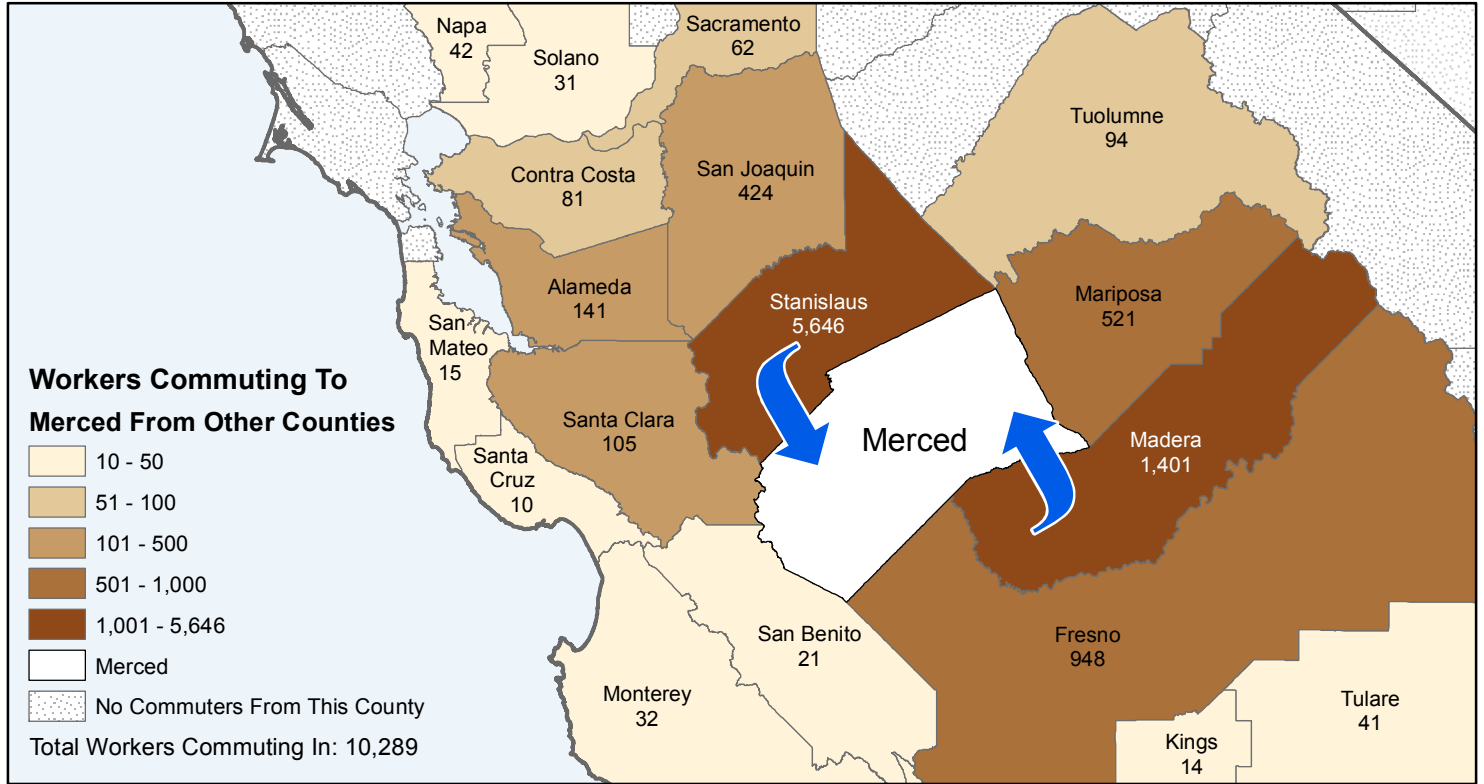

Merced

County to County Commuting Estimates

Total Workers That Live And Work in Merced: 68,465

Data Source:
 Special Report of 2006 to 2010 County-to-County Commuting Flows,
 American Community Survey, U.S. Census Bureau,
 report released January 2013

Cartography by:
 Labor Market Information Division
 California Employment Development Department
 October 2015