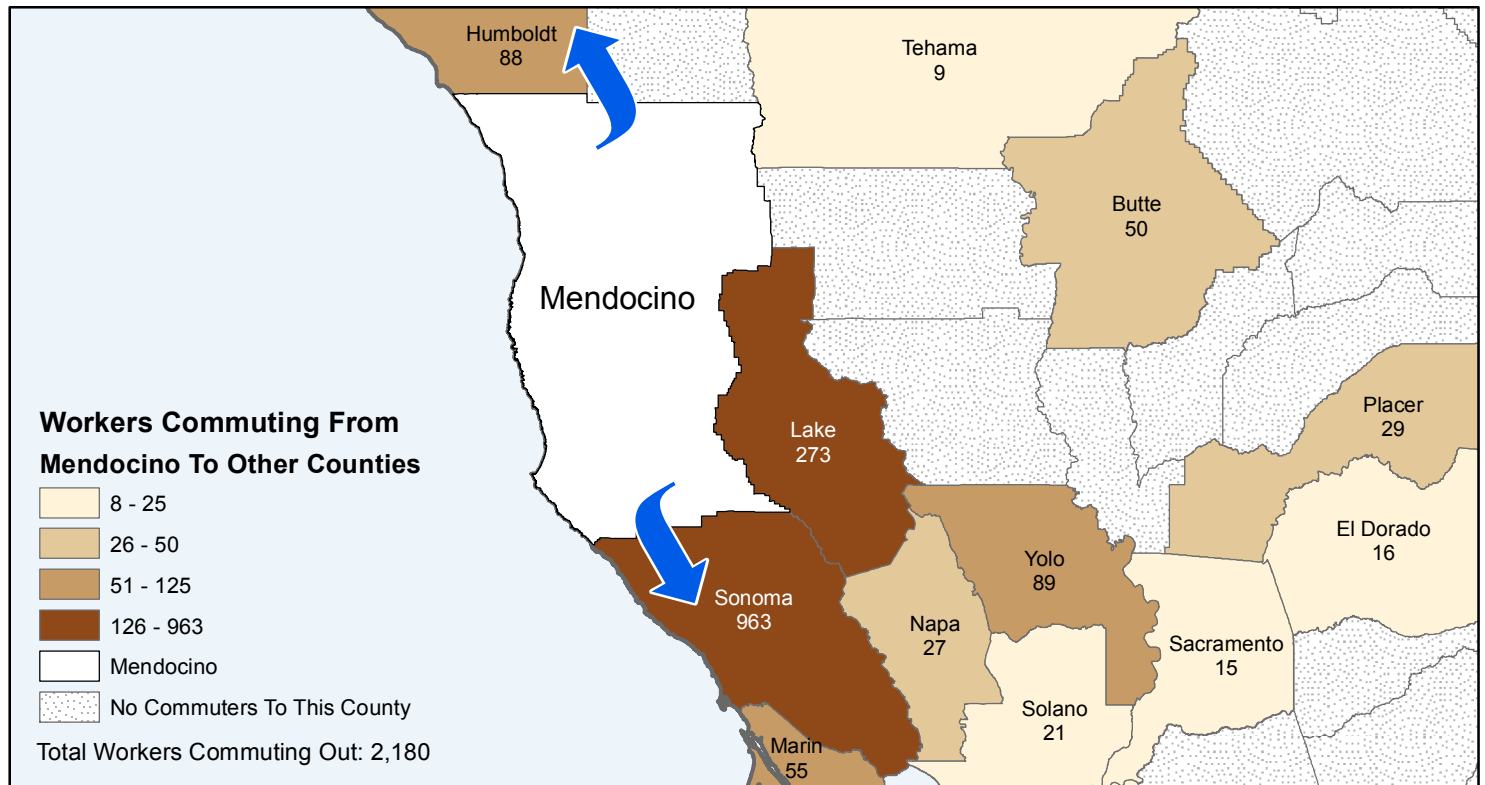

# Mendocino

## County to County Commuting Estimates

Total Workers That Live And Work in Mendocino: 35,397

Data Source:  
 Special Report of 2006 to 2010 County-to-County Commuting Flows,  
 American Community Survey, U.S. Census Bureau,  
 report released January 2013