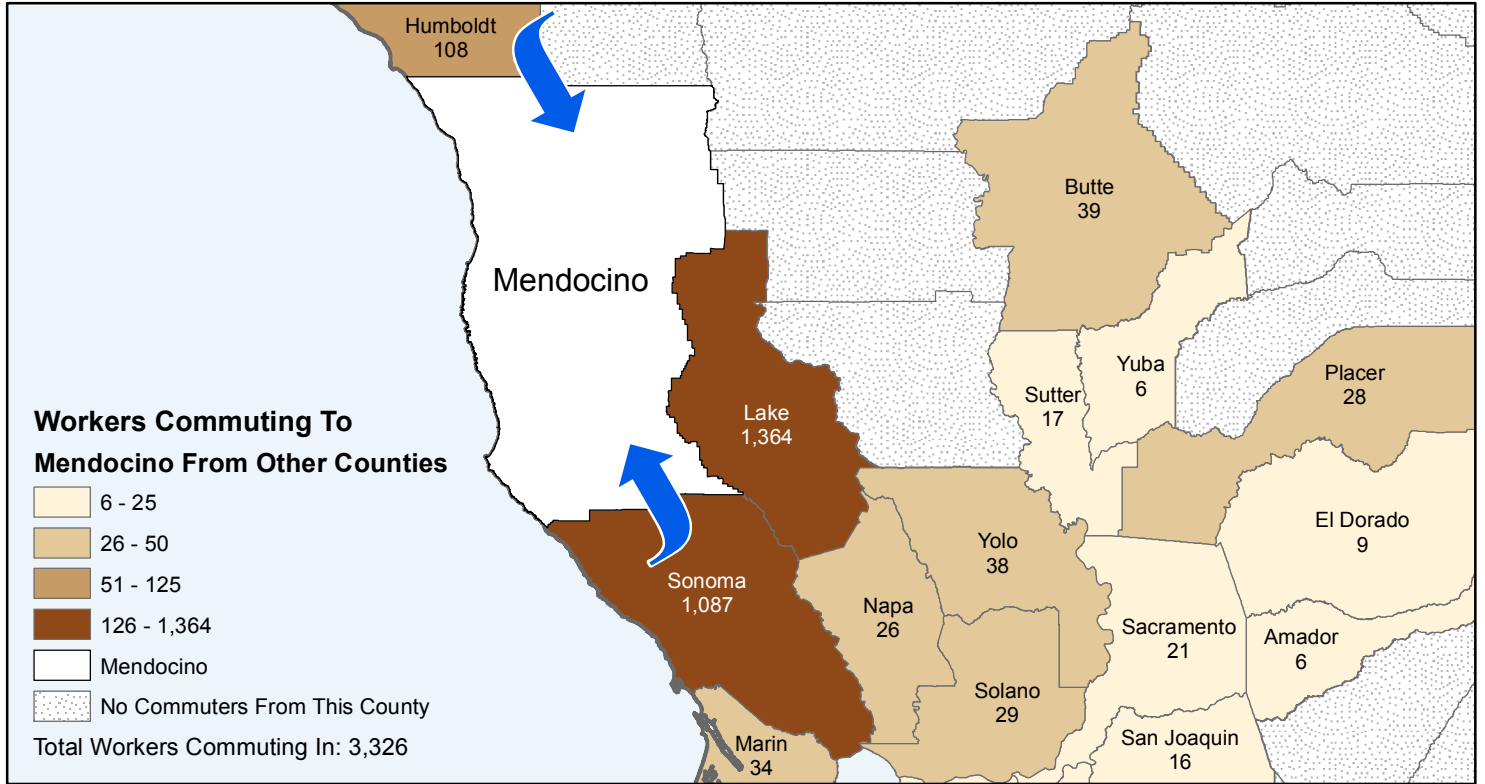

# Mendocino

## County to County Commuting Estimates

Total Workers That Live And Work in Mendocino: 35,397

Data Source:  
 Special Report of 2006 to 2010 County-to-County Commuting Flows,  
 American Community Survey, U.S. Census Bureau,  
 report released January 2013