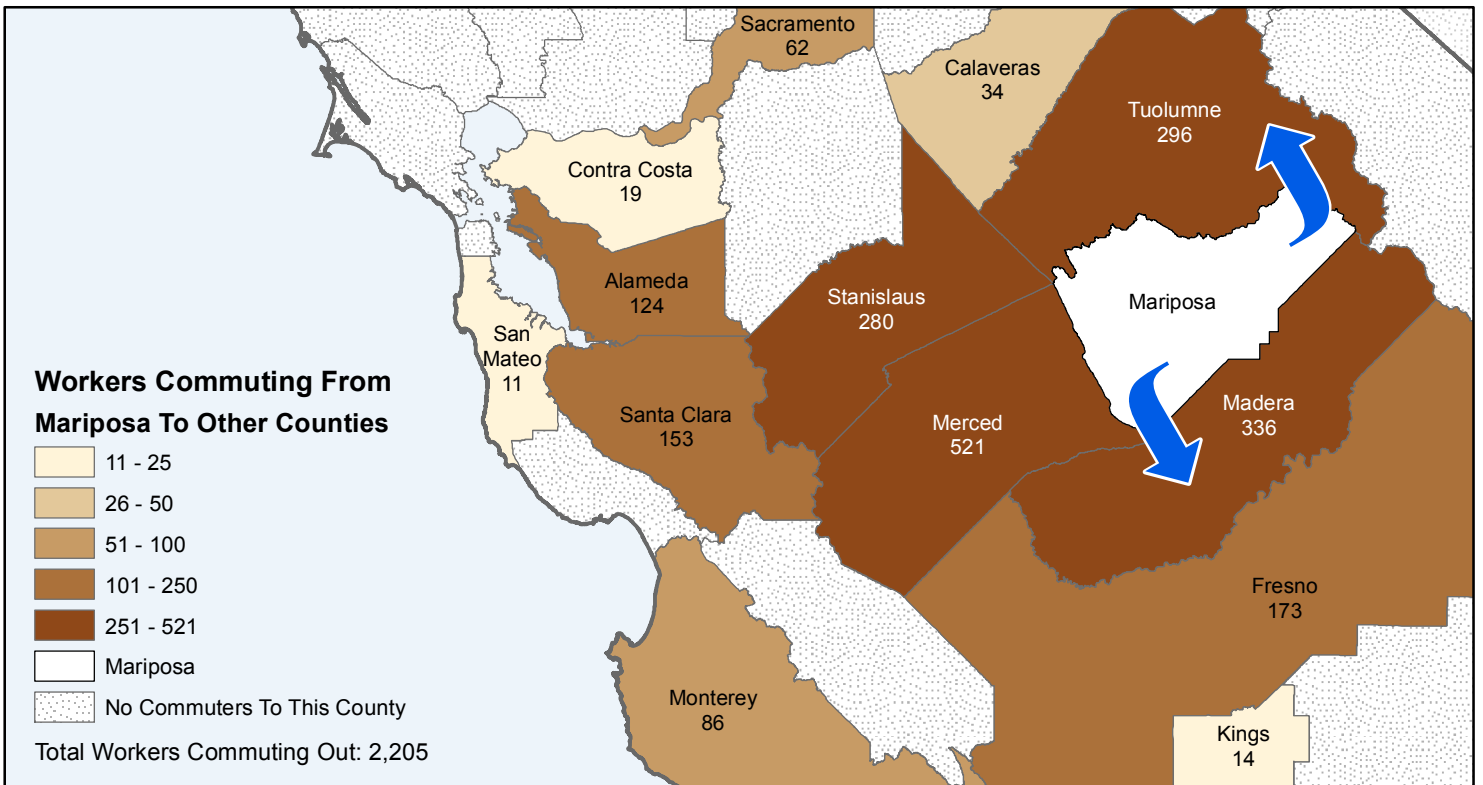

Mariposa

County to County Commuting Estimates

Total Workers That Live And Work in Mariposa: 4,982

Data Source:
 Special Report of 2006 to 2010 County-to-County Commuting Flows,
 American Community Survey, U.S. Census Bureau,
 report released January 2013

Cartography by:
 Labor Market Information Division
 California Employment Development Department
 October 2015