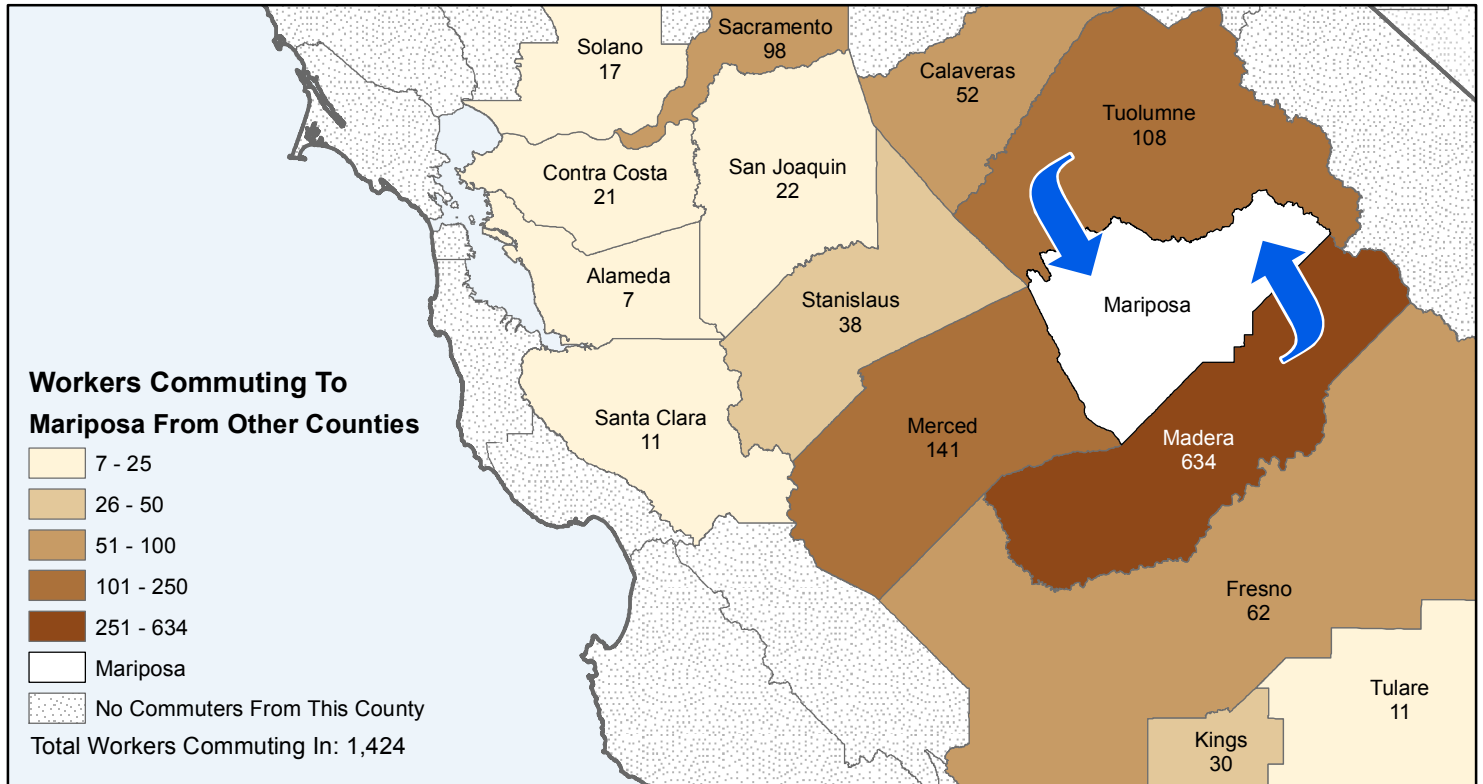

Mariposa

County to County Commuting Estimates

Total Workers That Live And Work in Mariposa: 4,982

Data Source:
 Special Report of 2006 to 2010 County-to-County Commuting Flows,
 American Community Survey, U.S. Census Bureau,
 report released January 2013

Cartography by:
 Labor Market Information Division
 California Employment Development Department
 October 2015