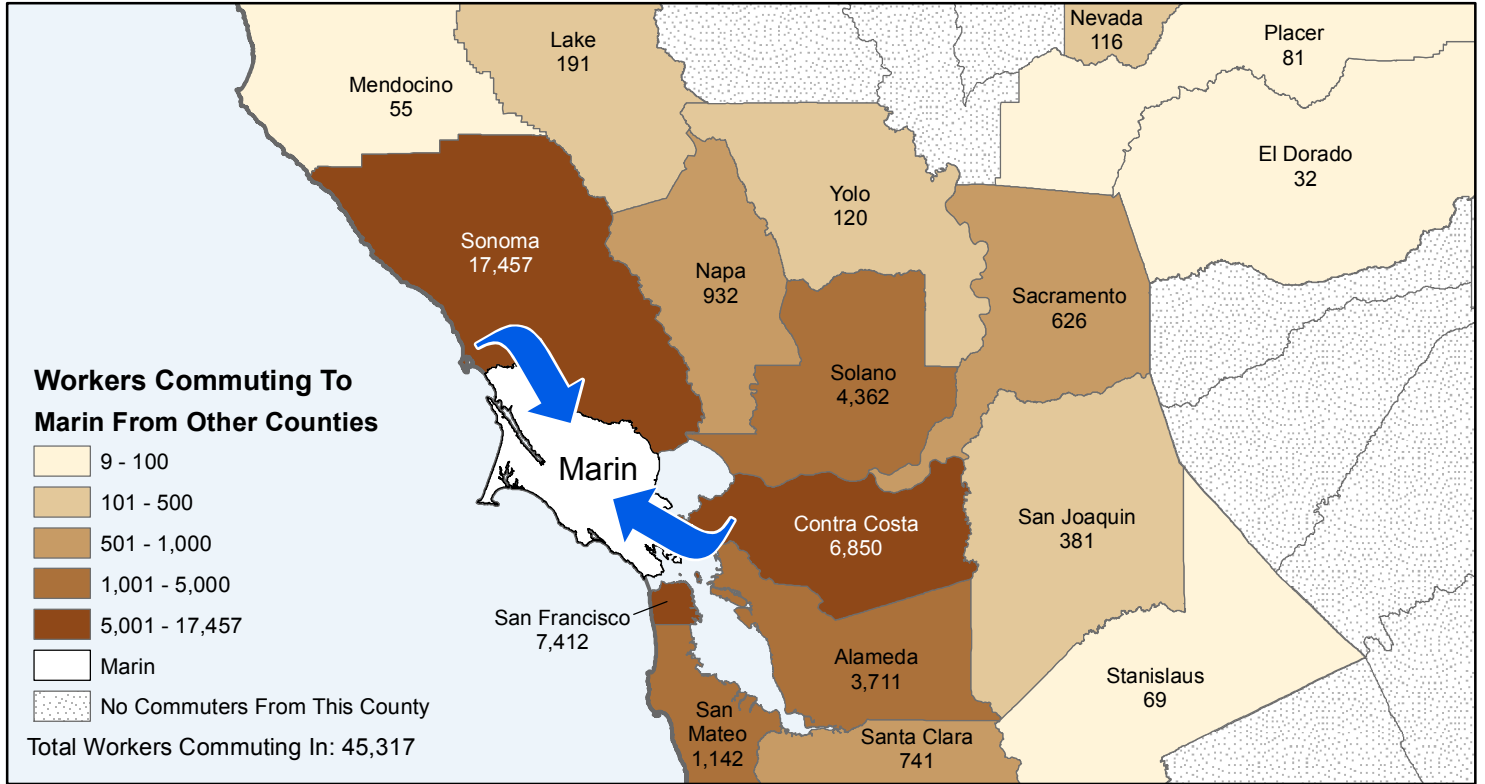

Marin

County to County Commuting Estimates

Total Workers That Live And Work in Marin: 78,950

Data Source:
 Special Report of 2006 to 2010 County-to-County Commuting Flows,
 American Community Survey, U.S. Census Bureau,
 report released January 2013

Cartography by:
 Labor Market Information Division
 California Employment Development Department
 October 2015