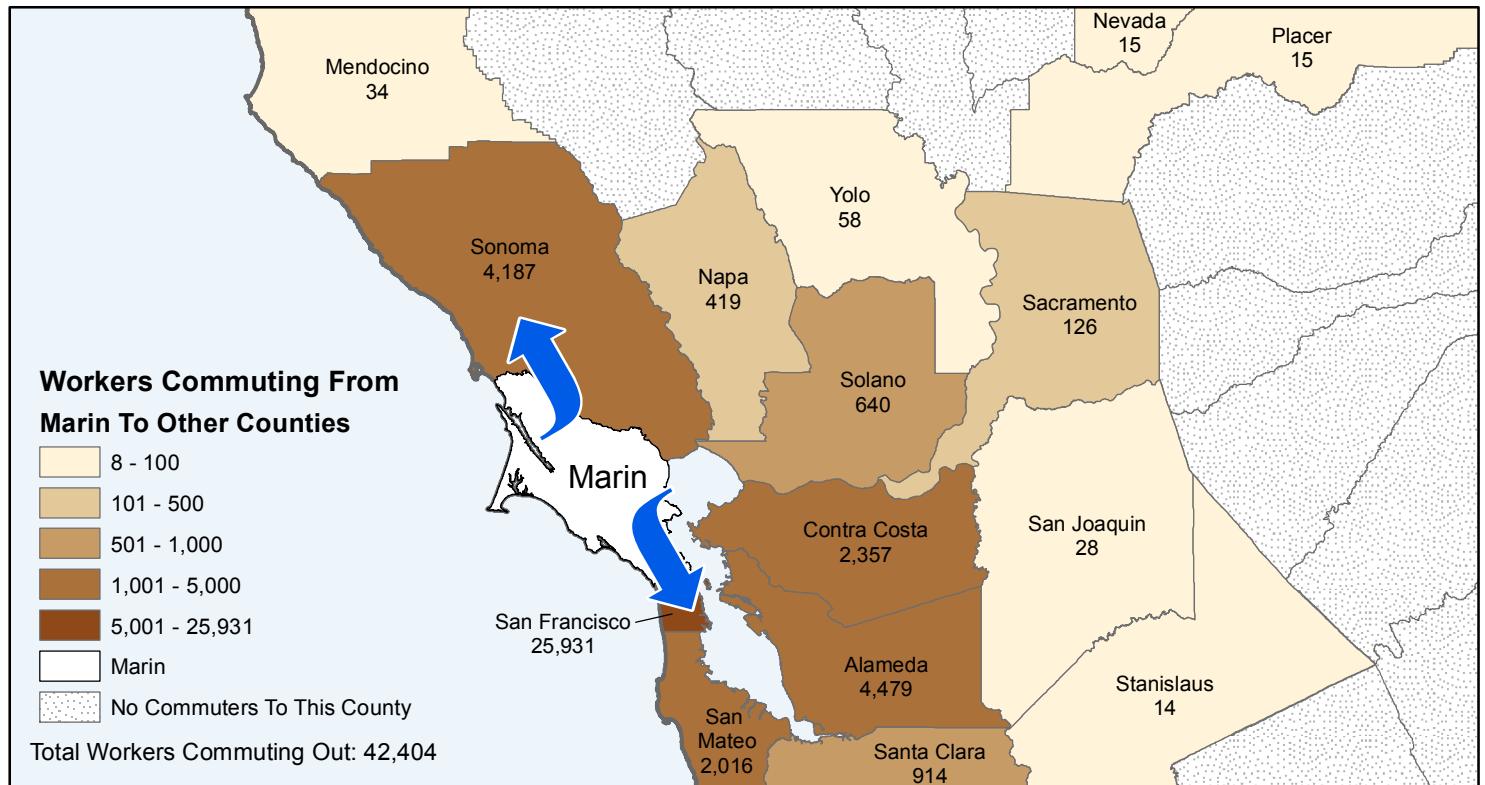

Marin

County to County Commuting Estimates

Total Workers That Live And Work in Marin: 78,950

Data Source:
 Special Report of 2006 to 2010 County-to-County Commuting Flows,
 American Community Survey, U.S. Census Bureau,
 report released January 2013

Cartography by:
 Labor Market Information Division
 California Employment Development Department
 October 2015