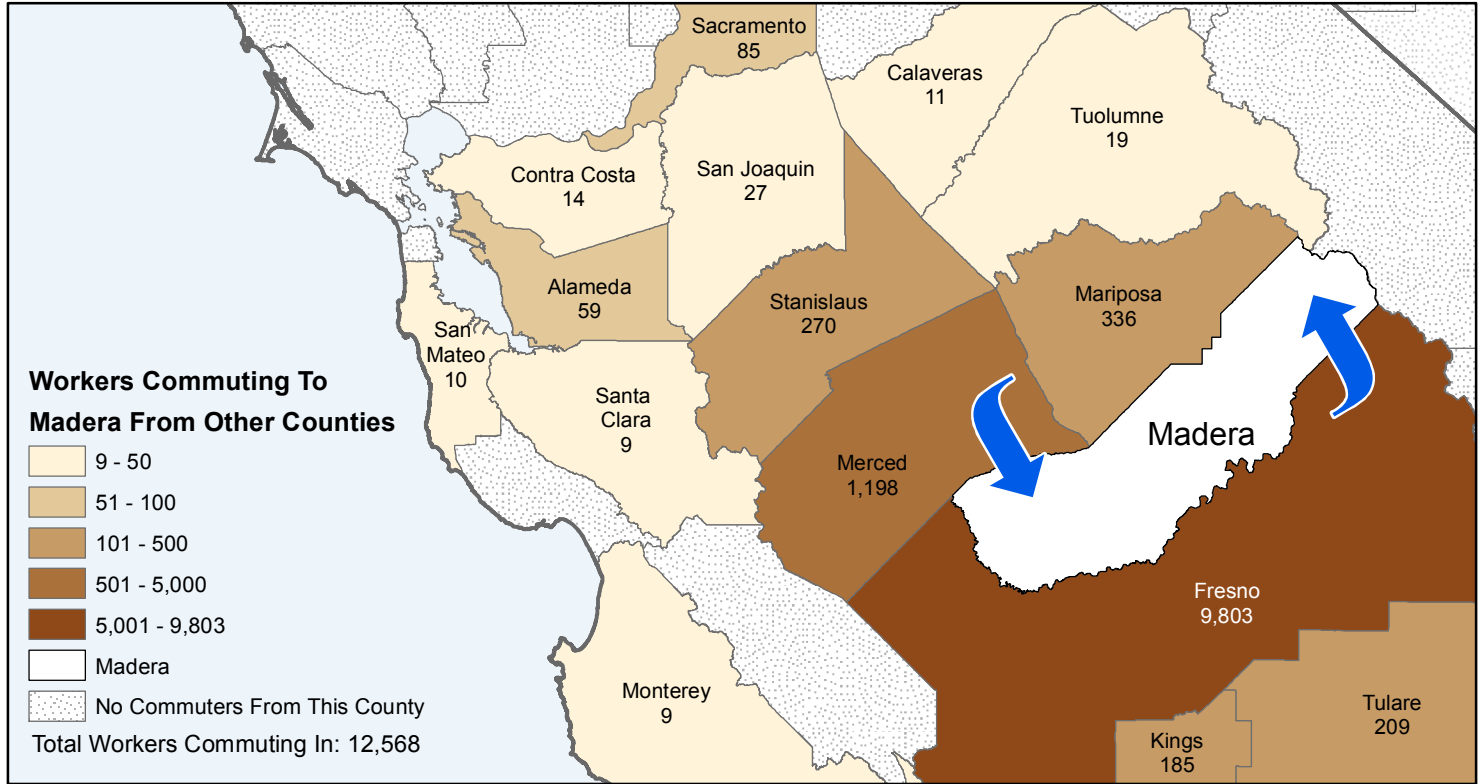

Madera

County to County Commuting Estimates

Total Workers That Live And Work in Madera: 30,794

Data Source:
 Special Report of 2006 to 2010 County-to-County Commuting Flows,
 American Community Survey, U.S. Census Bureau,
 report released January 2013

Cartography by:
 Labor Market Information Division
 California Employment Development Department
 October 2015