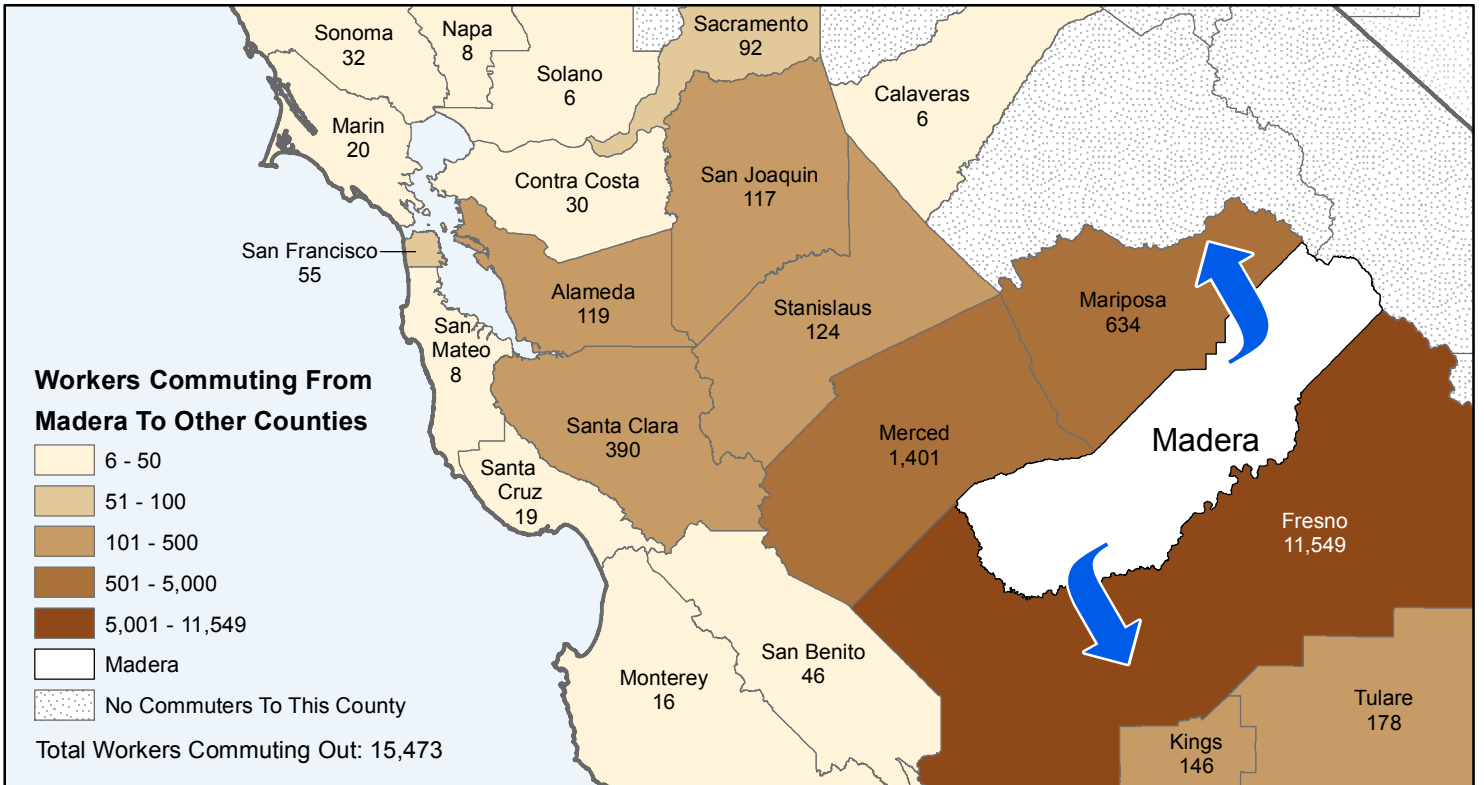

Madera

County to County Commuting Estimates

Total Workers That Live And Work in Madera: 30,794

Data Source:
 Special Report of 2006 to 2010 County-to-County Commuting Flows,
 American Community Survey, U.S. Census Bureau,
 report released January 2013

Cartography by:
 Labor Market Information Division
 California Employment Development Department
 October 2015