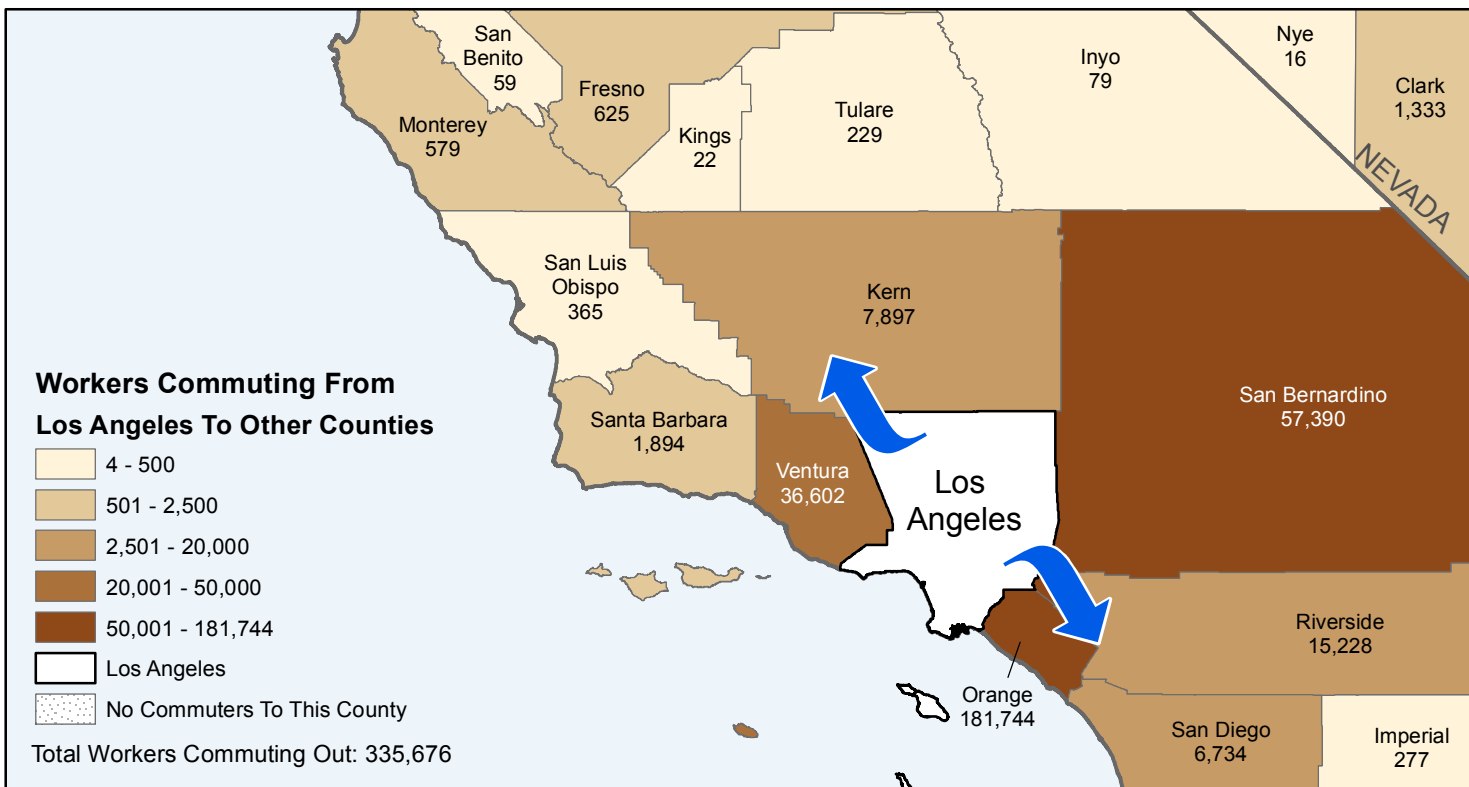

# Los Angeles County to County Commuting Estimates

Total Workers That Live And Work in Los Angeles: 4,063,663

Data Source:  
Special Report of 2006 to 2010 County-to-County Commuting Flows,  
American Community Survey, U.S. Census Bureau,  
report released January 2013

Cartography by:  
Labor Market Information Division  
California Employment Development Department  
April 2015