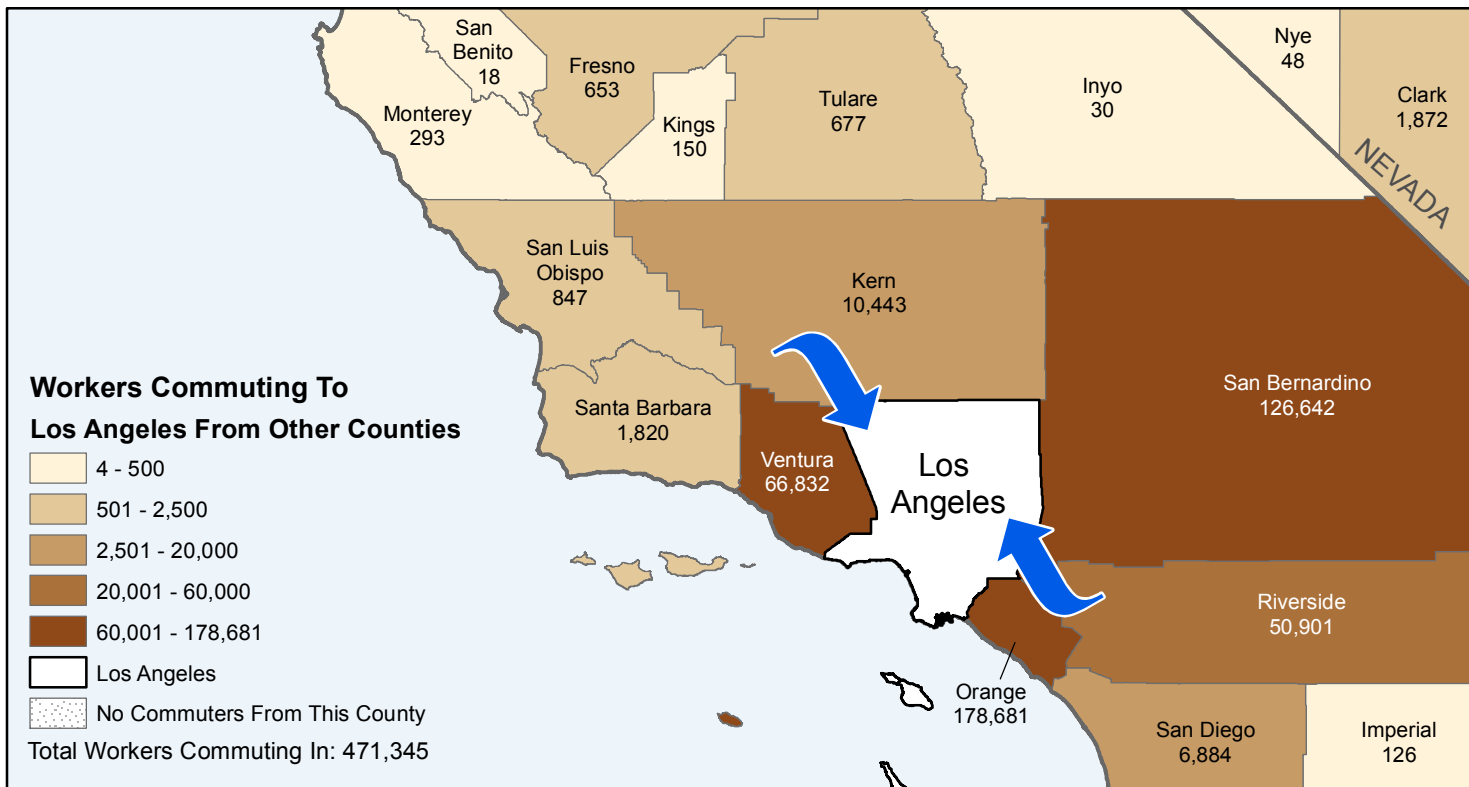

# Los Angeles County to County Commuting Estimates

Total Workers That Live And Work in Los Angeles: 4,063,663

Data Source:  
Special Report of 2006 to 2010 County-to-County Commuting Flows,  
American Community Survey, U.S. Census Bureau,  
report released January 2013

Cartography by:  
Labor Market Information Division  
California Employment Development Department  
April 2015