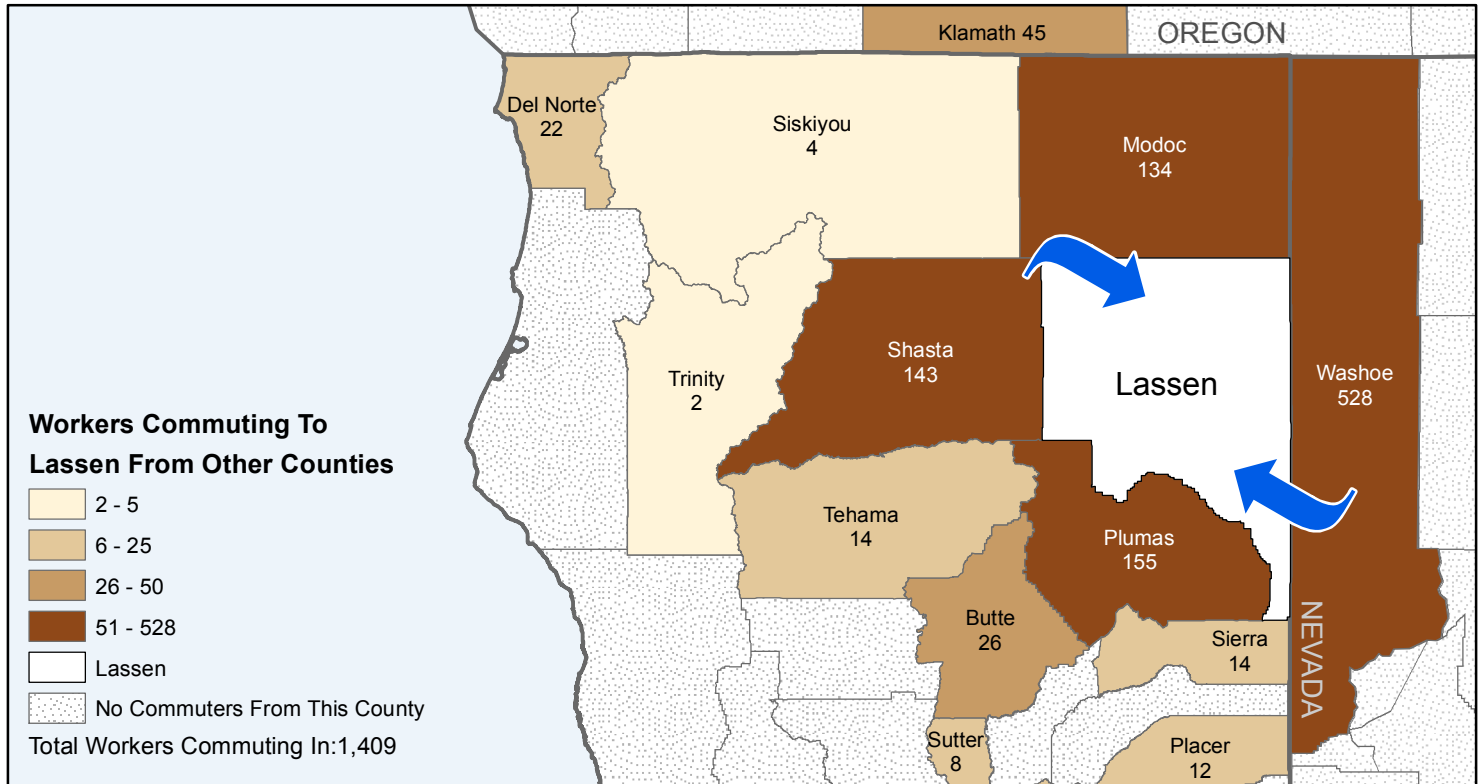

Lassen

County to County Commuting Estimates

Total Workers That Live And Work in Lassen: 9,389

Data Source:
 Special Report of 2006 to 2010 County-to-County Commuting Flows,
 American Community Survey, U.S. Census Bureau,
 report released January 2013