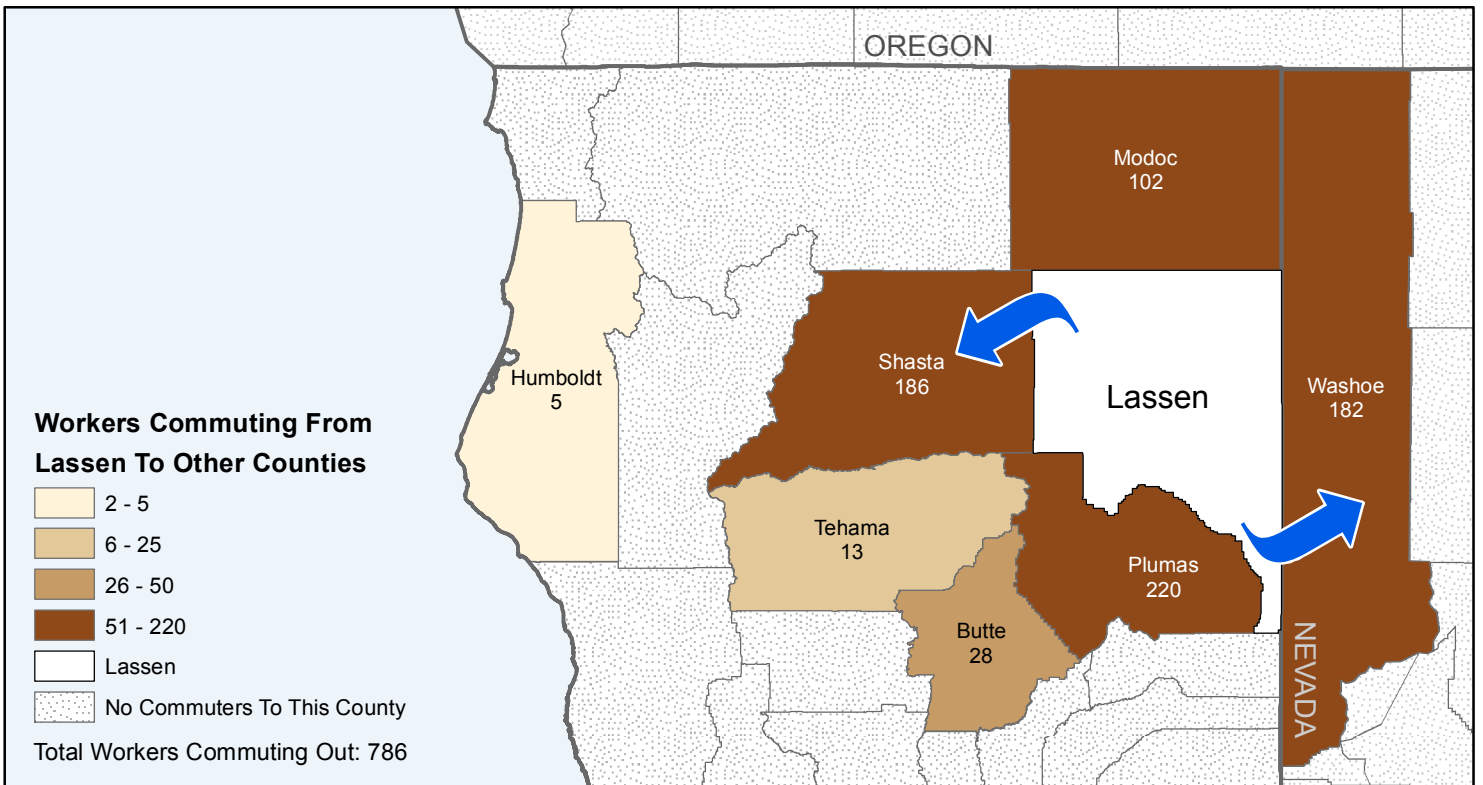

Lassen

County to County Commuting Estimates

Total Workers That Live And Work in Lassen: 9,389

Data Source:
 Special Report of 2006 to 2010 County-to-County Commuting Flows,
 American Community Survey, U.S. Census Bureau,
 report released January 2013