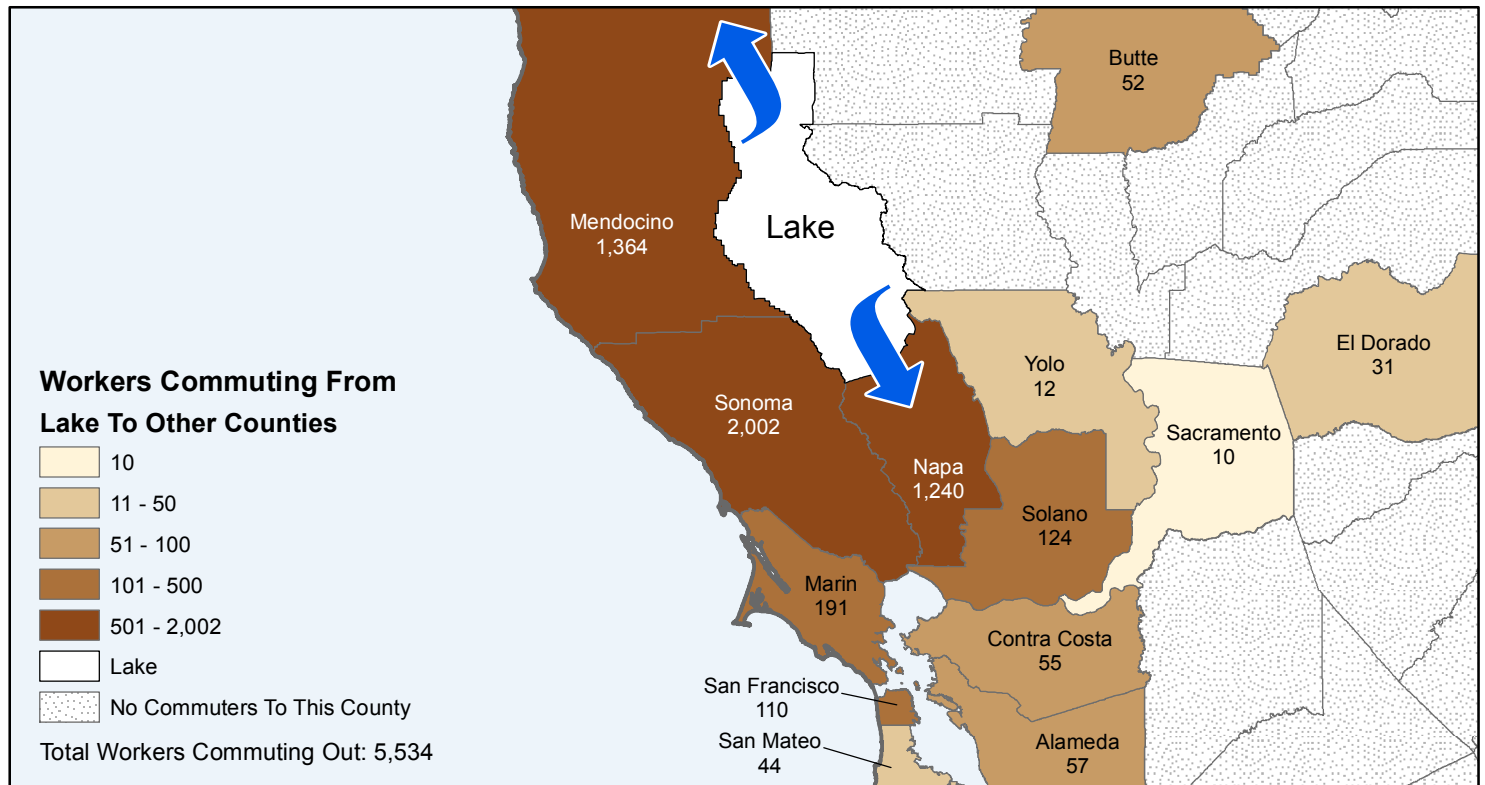

# Lake

## County to County Commuting Estimates

Total Workers That Live And Work in Lake: 17,622

Data Source:  
 Special Report of 2006 to 2010 County-to-County Commuting Flows,  
 American Community Survey, U.S. Census Bureau,  
 report released January 2013