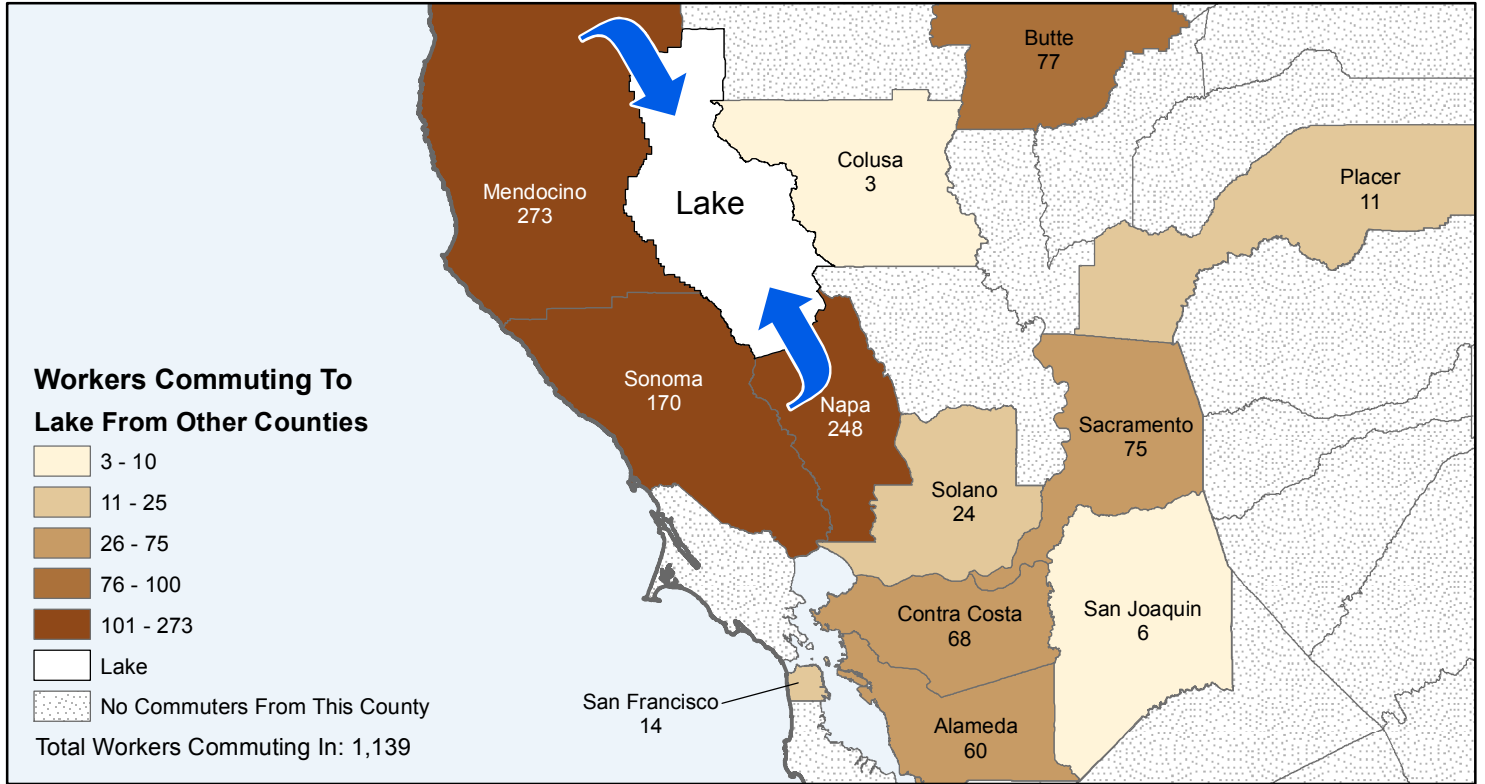

# Lake

## County to County Commuting Estimates

Total Workers That Live And Work in Lake: 17,622

Data Source:  
 Special Report of 2006 to 2010 County-to-County Commuting Flows,  
 American Community Survey, U.S. Census Bureau,  
 report released January 2013