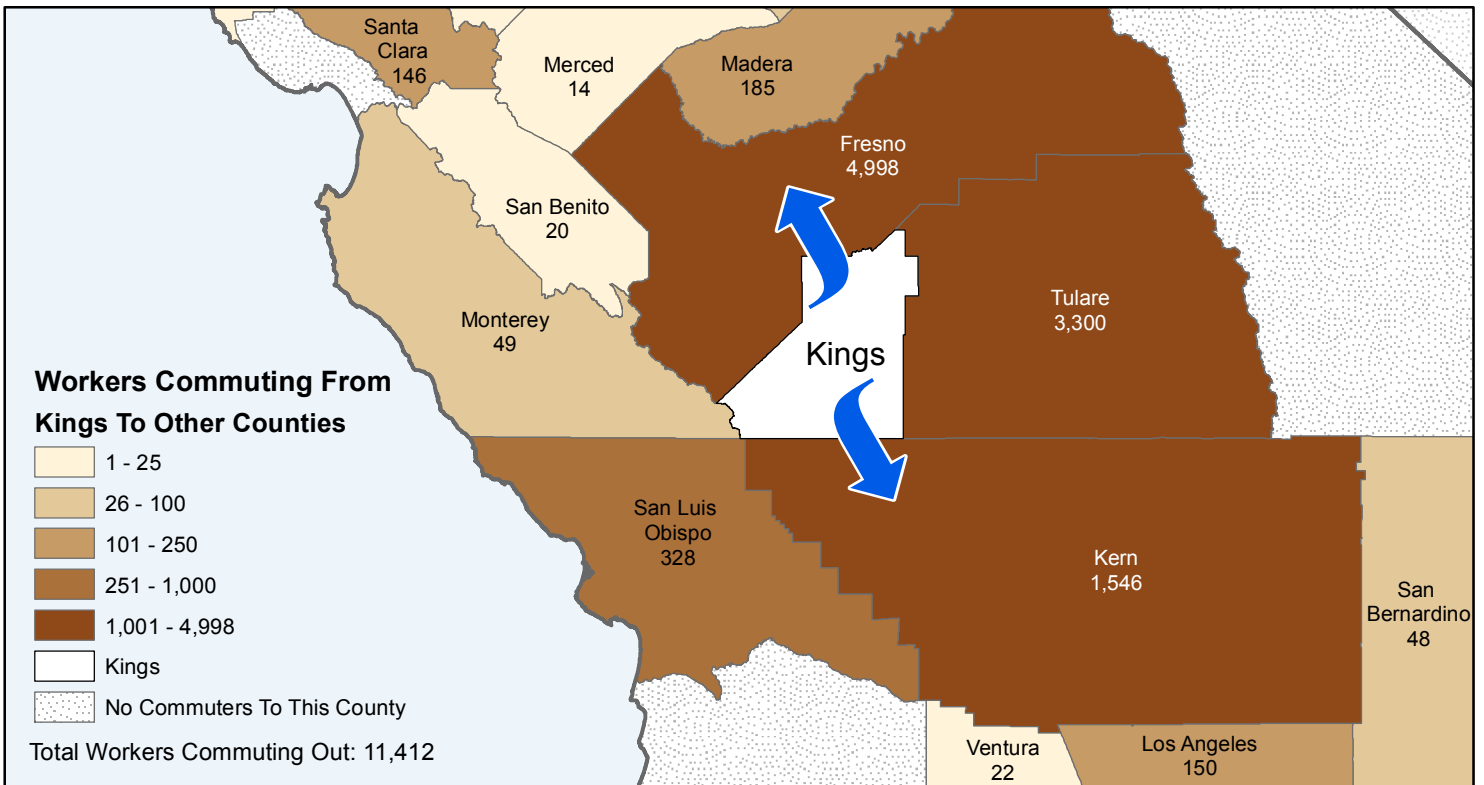

# Kings

## County to County Commuting Estimates

Total Workers That Live And Work in Kings: 44,944

Data Source:  
 Special Report of 2006 to 2010 County-to-County Commuting Flows,  
 American Community Survey, U.S. Census Bureau,  
 report released January 2013