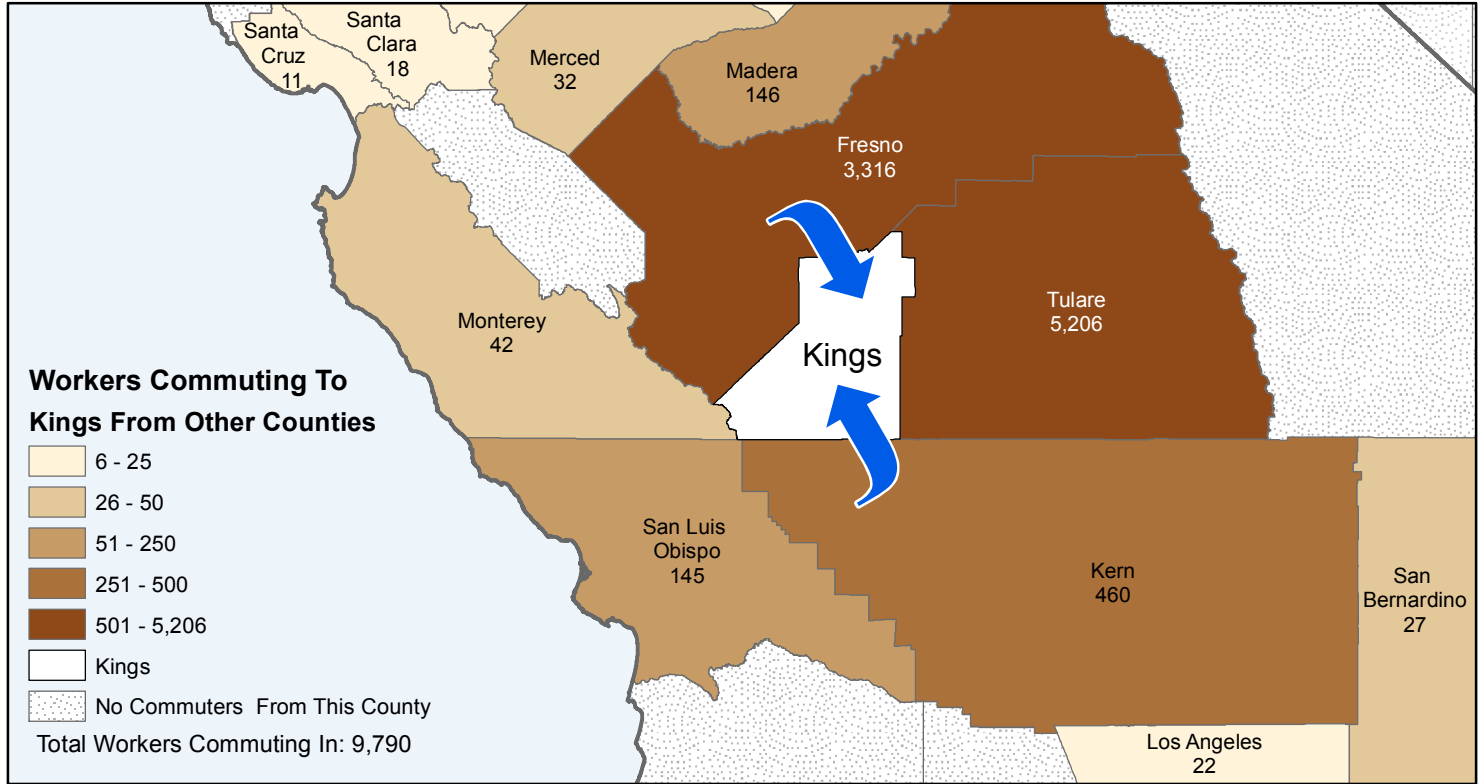

# Kings

## County to County Commuting Estimates

Total Workers That Live And Work in Kings: 44,944

Data Source:  
 Special Report of 2006 to 2010 County-to-County Commuting Flows,  
 American Community Survey, U.S. Census Bureau,  
 report released January 2013