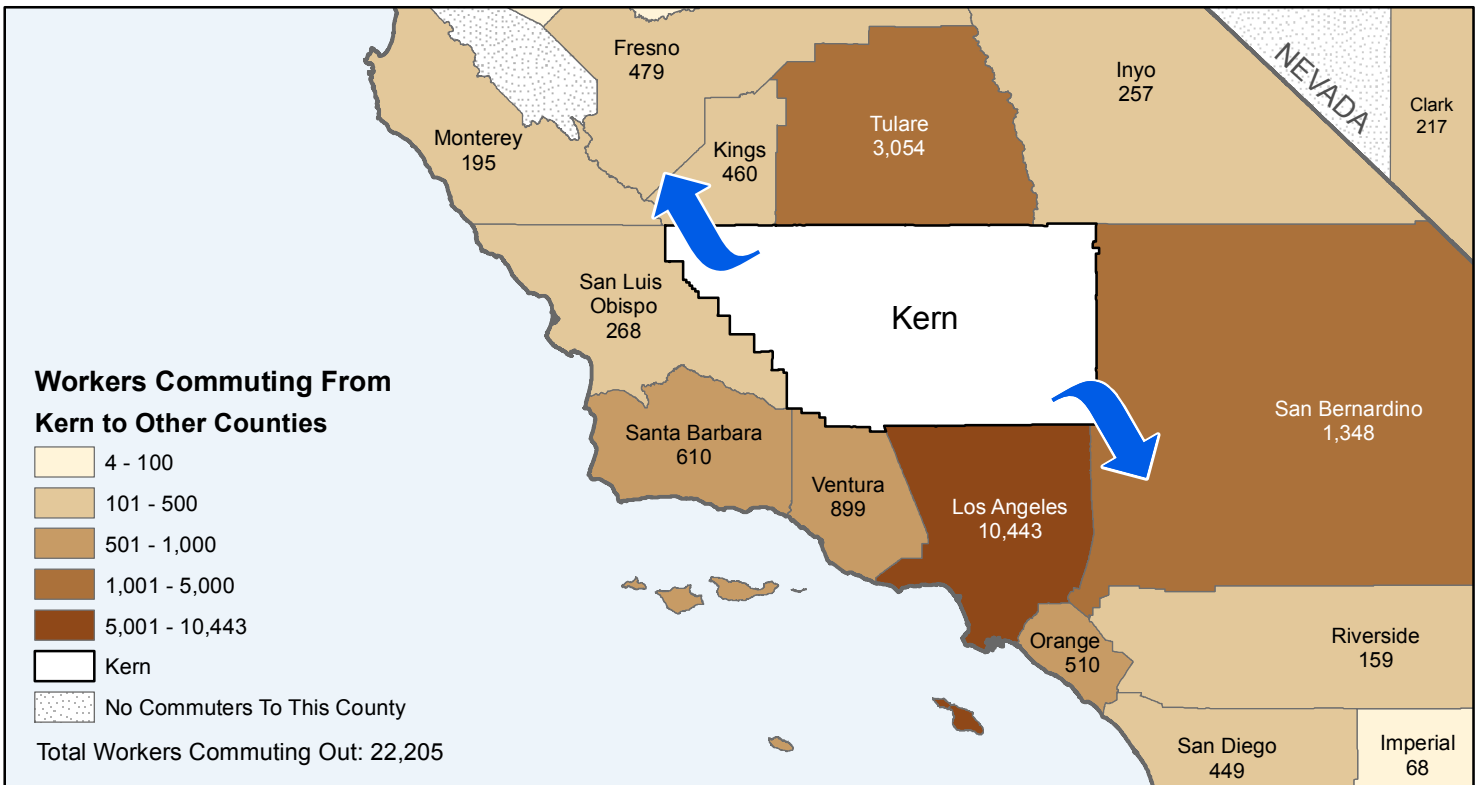

Kern

County to County Commuting Estimates

Total Workers That Live And Work in Kern: 282,301

Data Source:
 Special Report of 2006 to 2010 County-to-County Commuting Flows,
 American Community Survey, U.S. Census Bureau,
 report released January 2013

Cartography by:
 Labor Market Information Division
 California Employment Development Department
 April 2015

EDD Employment
 Development
 Department
 State of California

LaborMarketInfo