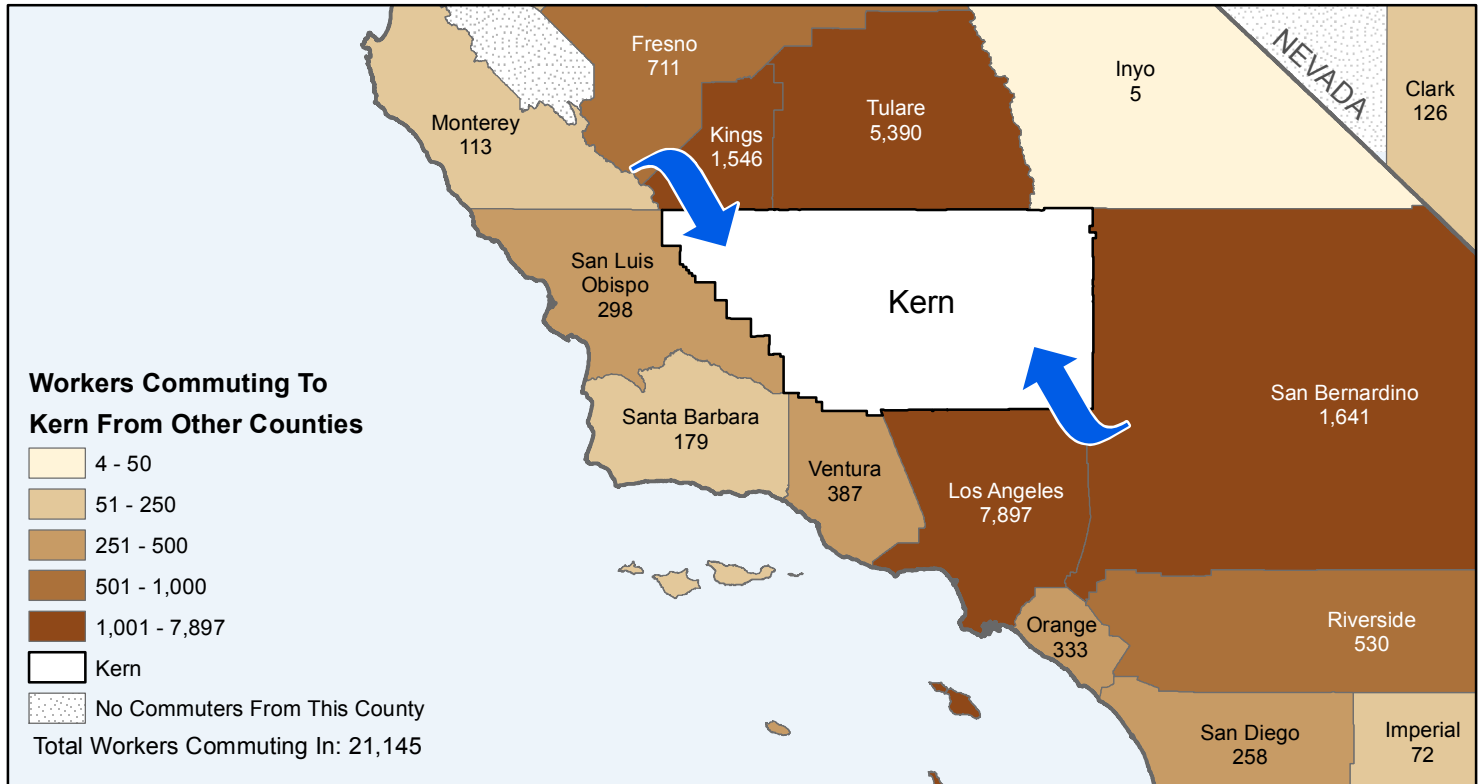

Kern

County to County Commuting Estimates

Total Workers That Live And Work in Kern: 282,301

Data Source:
 Special Report of 2006 to 2010 County-to-County Commuting Flows,
 American Community Survey, U.S. Census Bureau,
 report released January 2013

Cartography by:
 Labor Market Information Division
 California Employment Development Department
 April 2015

EDD Employment
 Development
 Department
 State of California

LaborMarketInfo