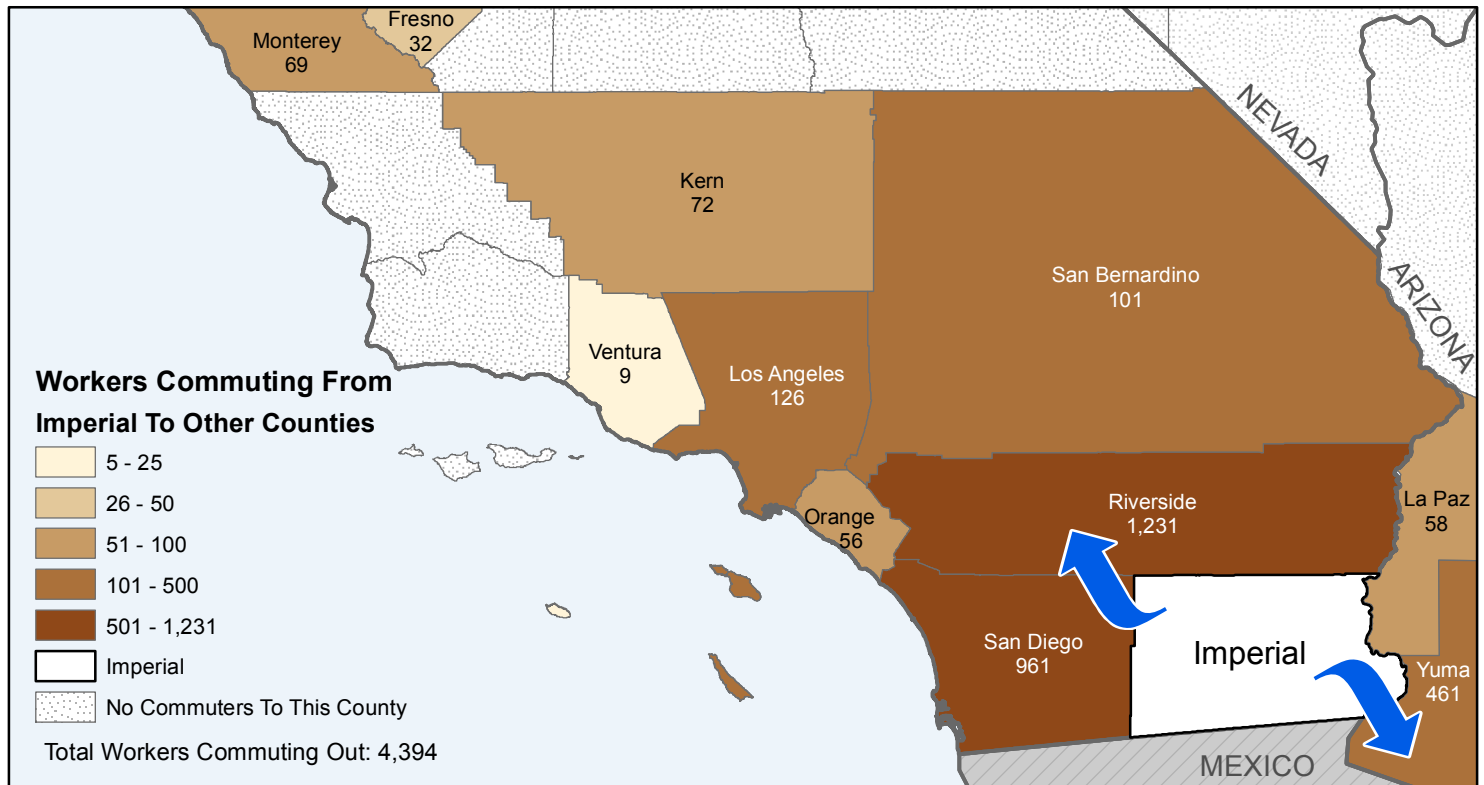

Imperial County to County Commuting Estimates

Total Workers That Live And Work in Imperial: 51,171

Data Source:
 Special Report of 2006 to 2010 County-to-County Commuting Flows,
 American Community Survey, U.S. Census Bureau,
 report released January 2013