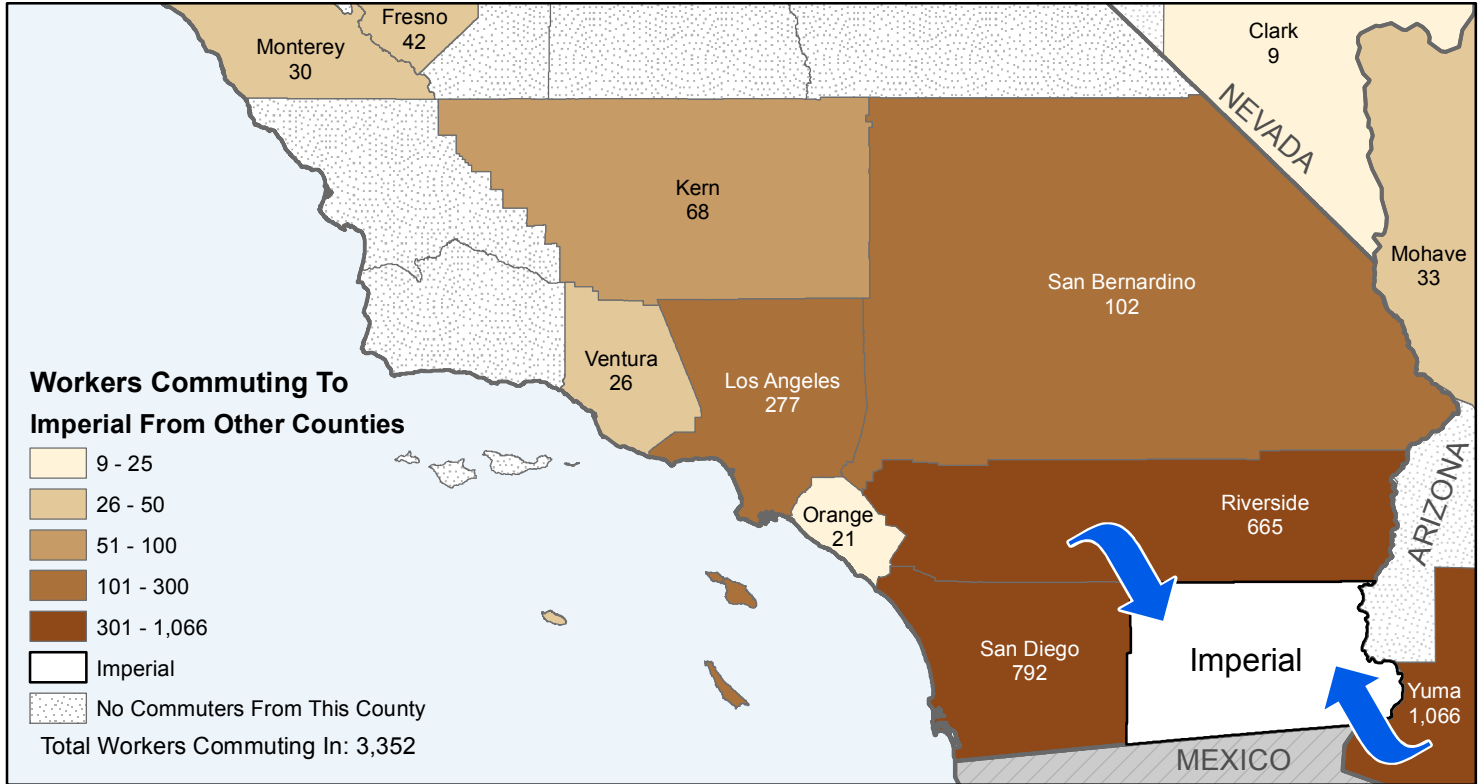

Imperial County to County Commuting Estimates

Total Workers That Live And Work in Imperial: 51,171

Data Source:
 Special Report of 2006 to 2010 County-to-County Commuting Flows,
 American Community Survey, U.S. Census Bureau,
 report released January 2013