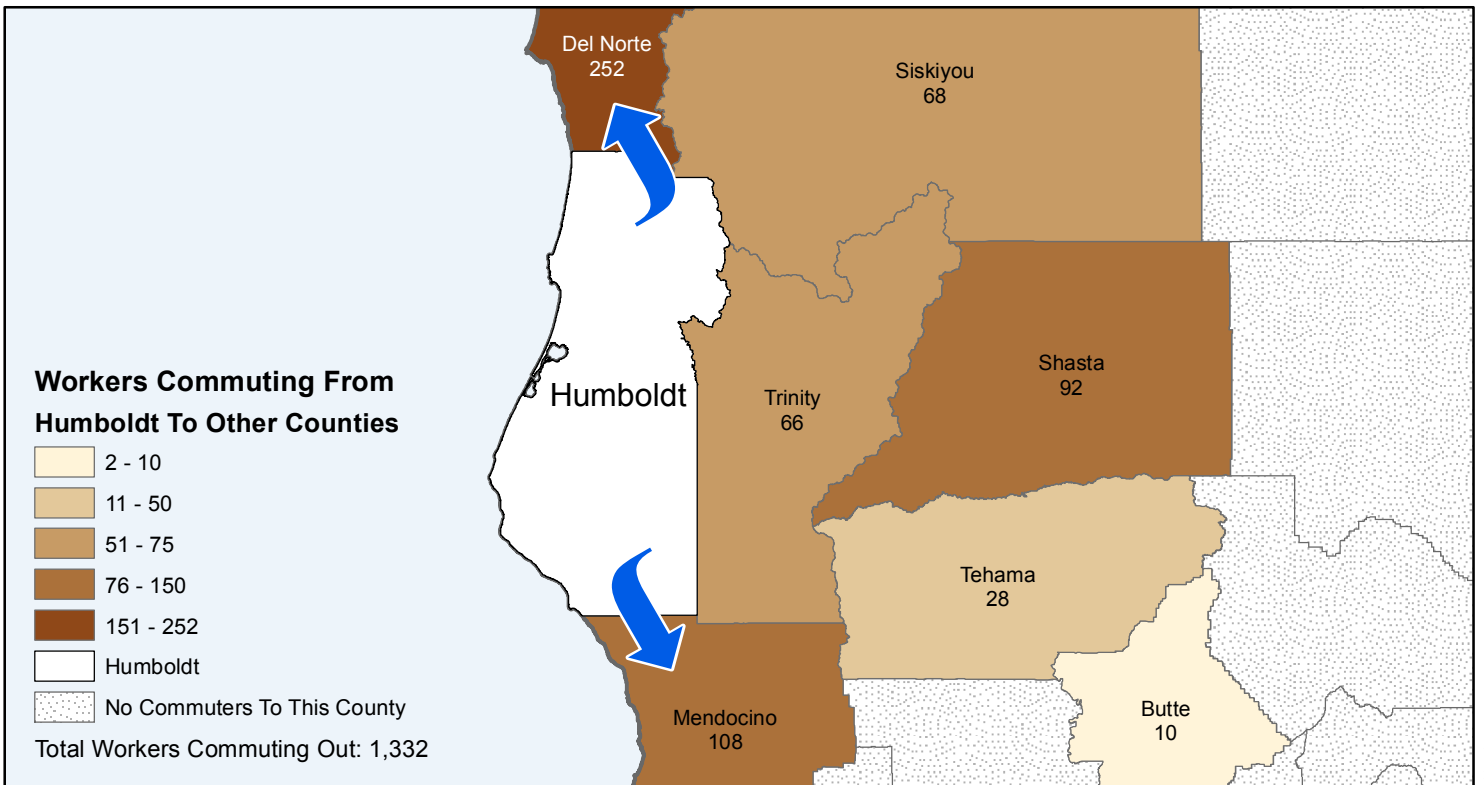

Humboldt

County to County Commuting Estimates

Total Workers That Live And Work in Humboldt: 57,497

Data Source:
 Special Report of 2006 to 2010 County-to-County Commuting Flows,
 American Community Survey, U.S. Census Bureau,
 report released January 2013