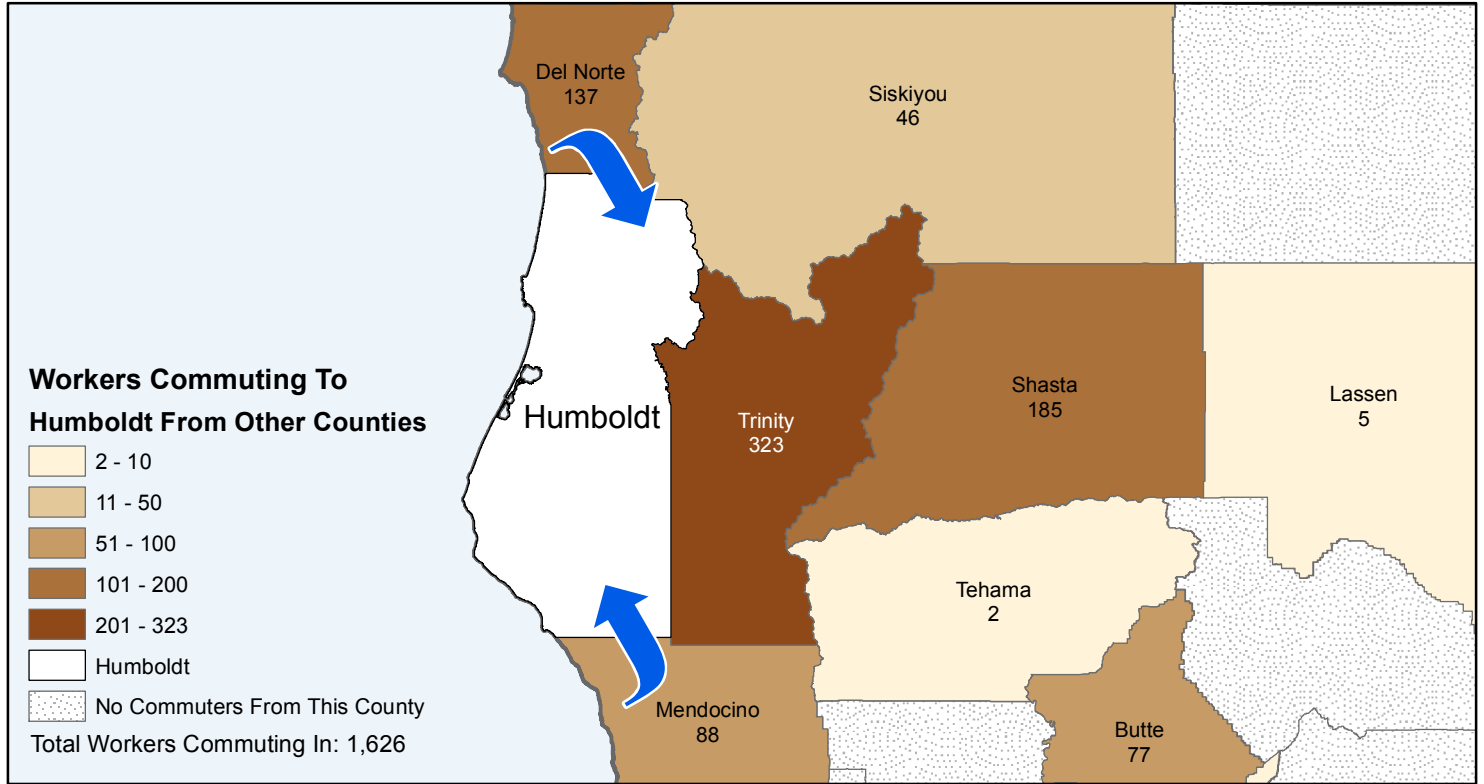

Humboldt

County to County Commuting Estimates

Total Workers That Live And Work in Humboldt: 57,497

Data Source:
 Special Report of 2006 to 2010 County-to-County Commuting Flows,
 American Community Survey, U.S. Census Bureau,
 report released January 2013