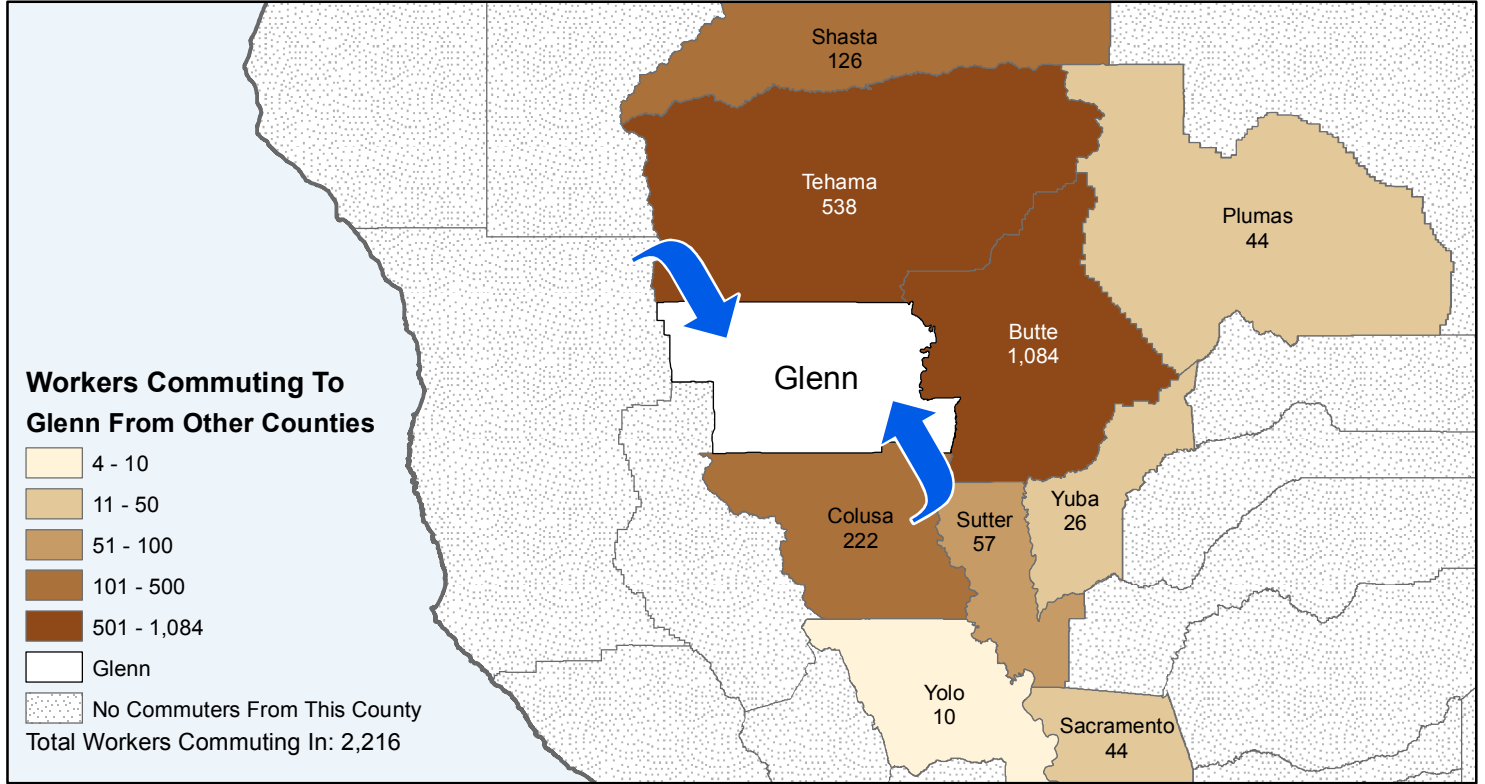

# Glenn

## County to County Commuting Estimates

Total Workers That Live And Work in Glenn: 8,116

Data Source:  
 Special Report of 2006 to 2010 County-to-County Commuting Flows,  
 American Community Survey, U.S. Census Bureau,  
 report released January 2013