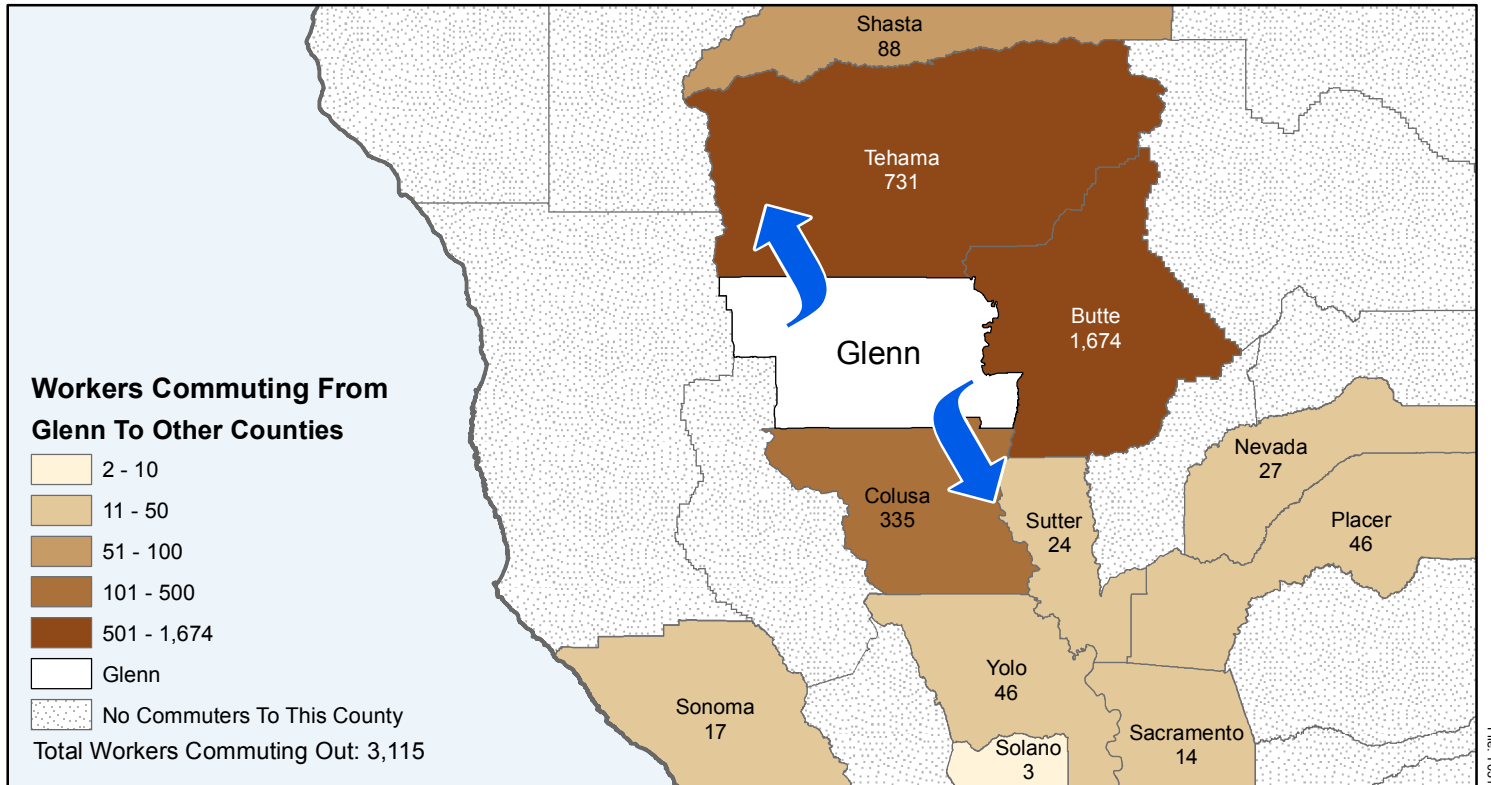

# Glenn

## County to County Commuting Estimates

Total Workers That Live And Work in Glenn: 8,116

Data Source:  
 Special Report of 2006 to 2010 County-to-County Commuting Flows,  
 American Community Survey, U.S. Census Bureau,  
 report released January 2013