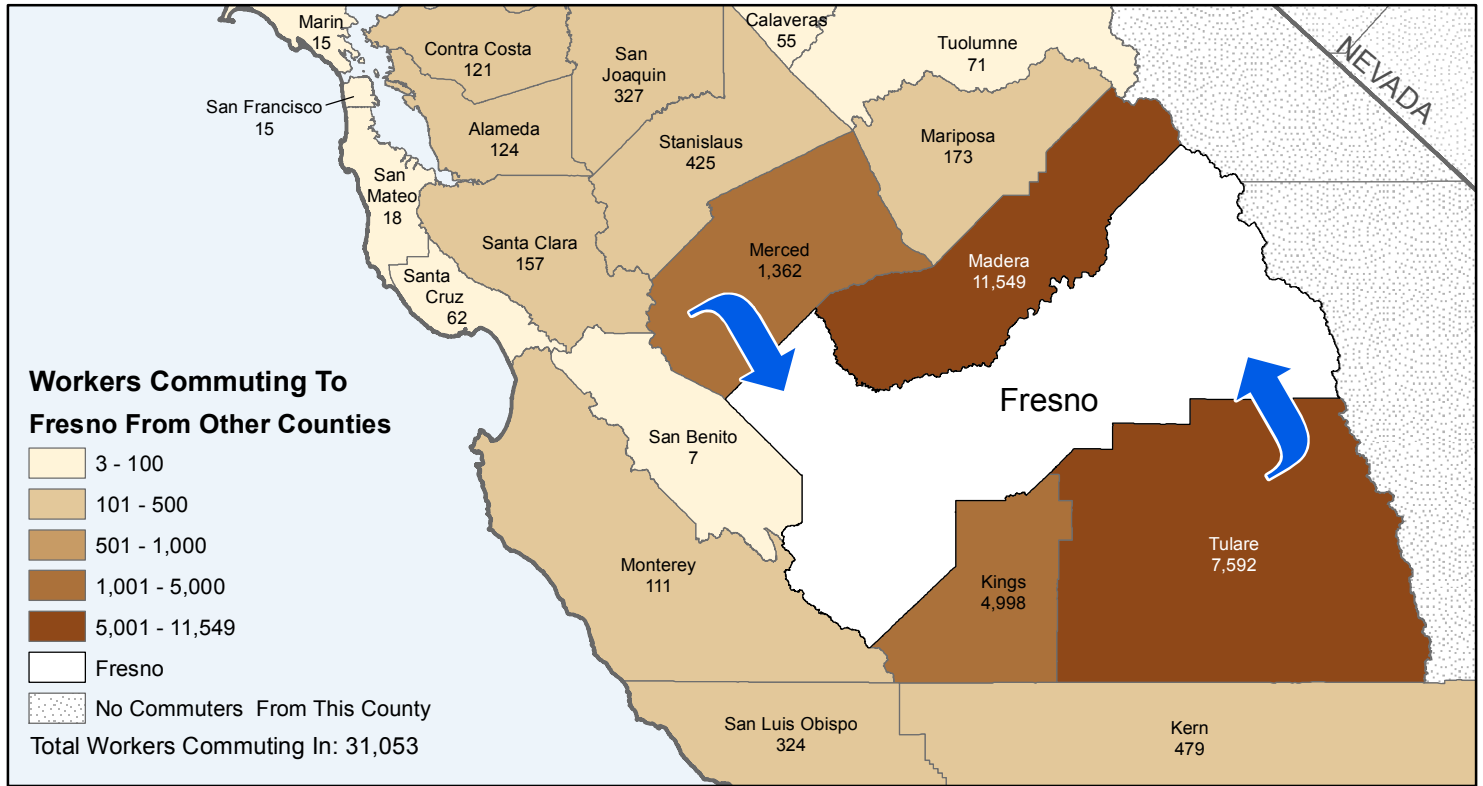

Fresno

County to County Commuting Estimates

Total Workers That Live And Work in Fresno: 324,776

Data Source:
 Special Report of 2006 to 2010 County-to-County Commuting Flows,
 American Community Survey, U.S. Census Bureau,
 report released January 2013