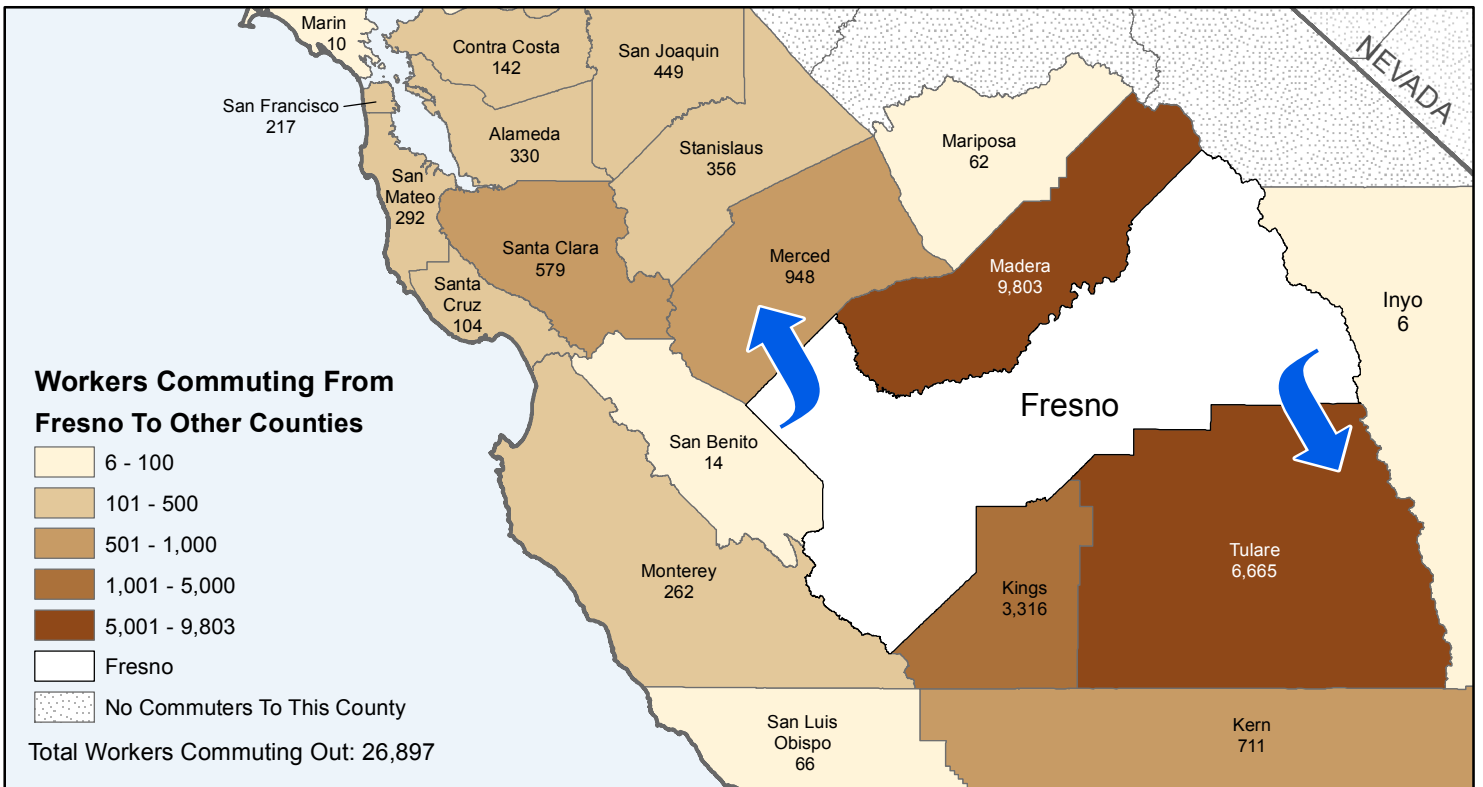

Fresno

County to County Commuting Estimates

Total Workers That Live And Work in Fresno: 324,776

Data Source:
 Special Report of 2006 to 2010 County-to-County Commuting Flows,
 American Community Survey, U.S. Census Bureau,
 report released January 2013