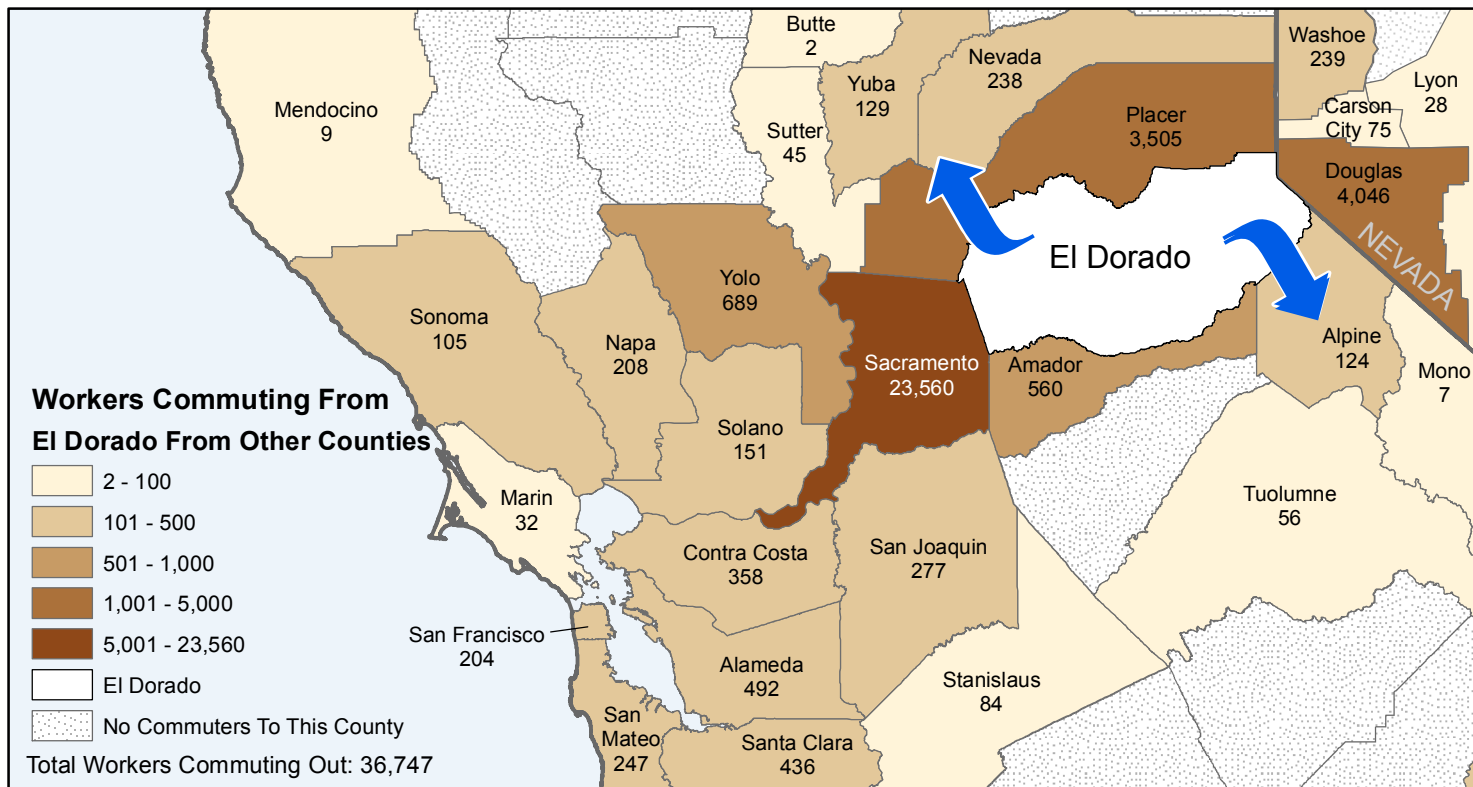

El Dorado

County to County Commuting Estimates

Total Workers That Live And Work in El Dorado: 44,974

Data Source:
 Special Report of 2006 to 2010 County-to-County Commuting Flows,
 American Community Survey, U.S. Census Bureau,
 report released January 2013

Cartography by:
 Labor Market Information Division
 California Employment Development Department
 September 2015