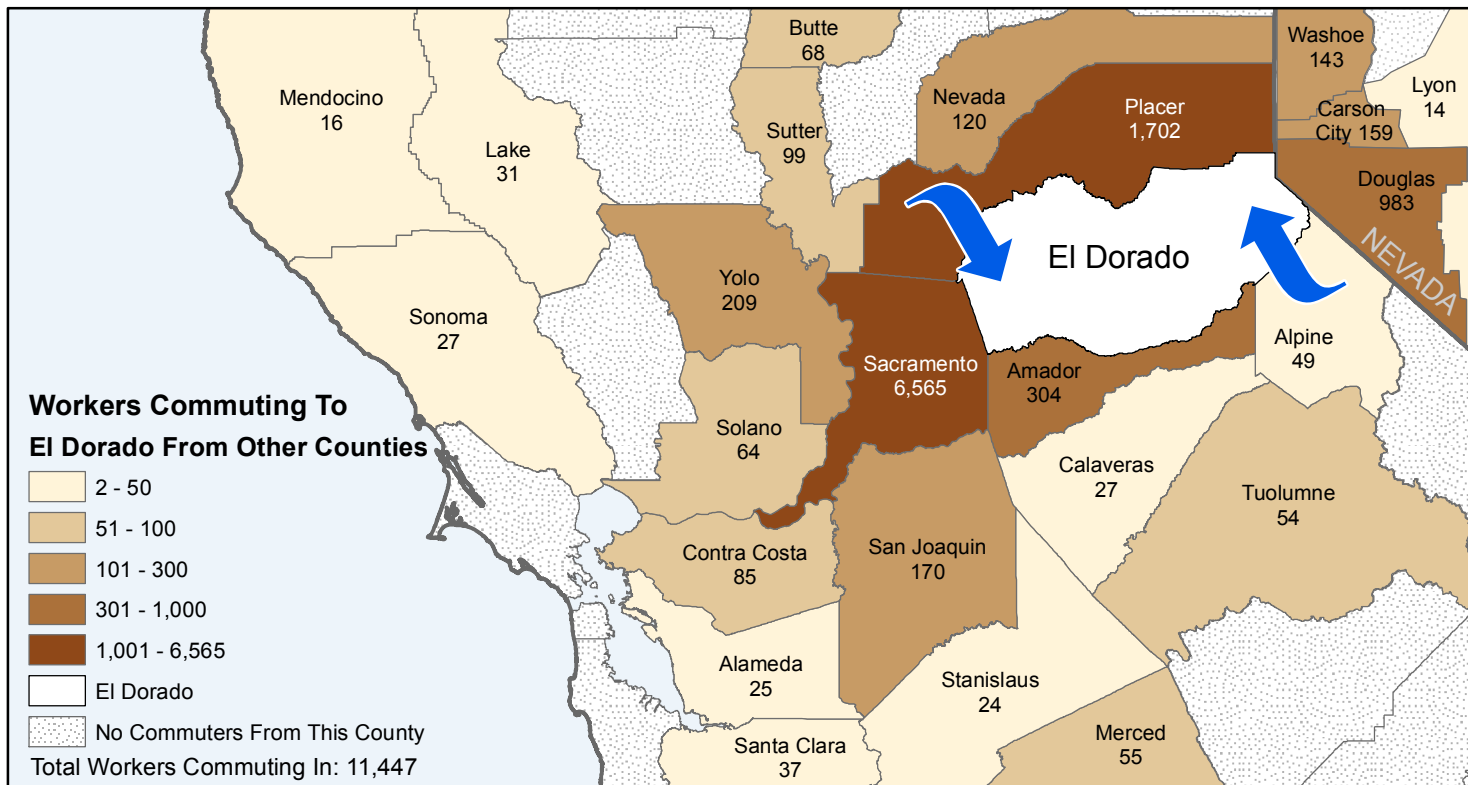

El Dorado

County to County Commuting Estimates

Total Workers That Live And Work in El Dorado: 44,974

Data Source:
 Special Report of 2006 to 2010 County-to-County Commuting Flows,
 American Community Survey, U.S. Census Bureau,
 report released January 2013

Cartography by:
 Labor Market Information Division
 California Employment Development Department
 September 2015