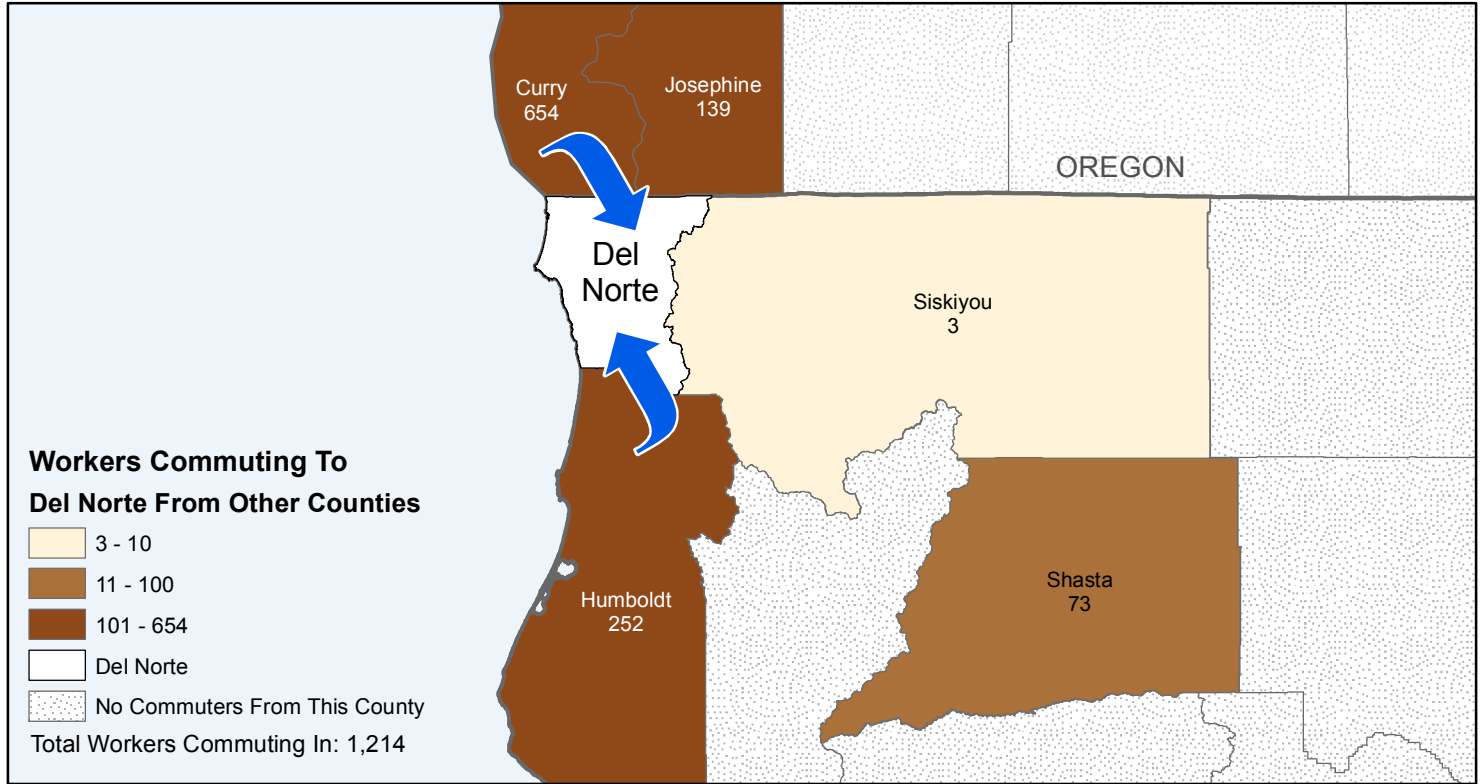

# Del Norte

## County to County Commuting Estimates

Total Workers That Live And Work in Del Norte: 8,458

Data Source:  
 Special Report of 2006 to 2010 County-to-County Commuting Flows,  
 American Community Survey, U.S. Census Bureau,  
 report released January 2013