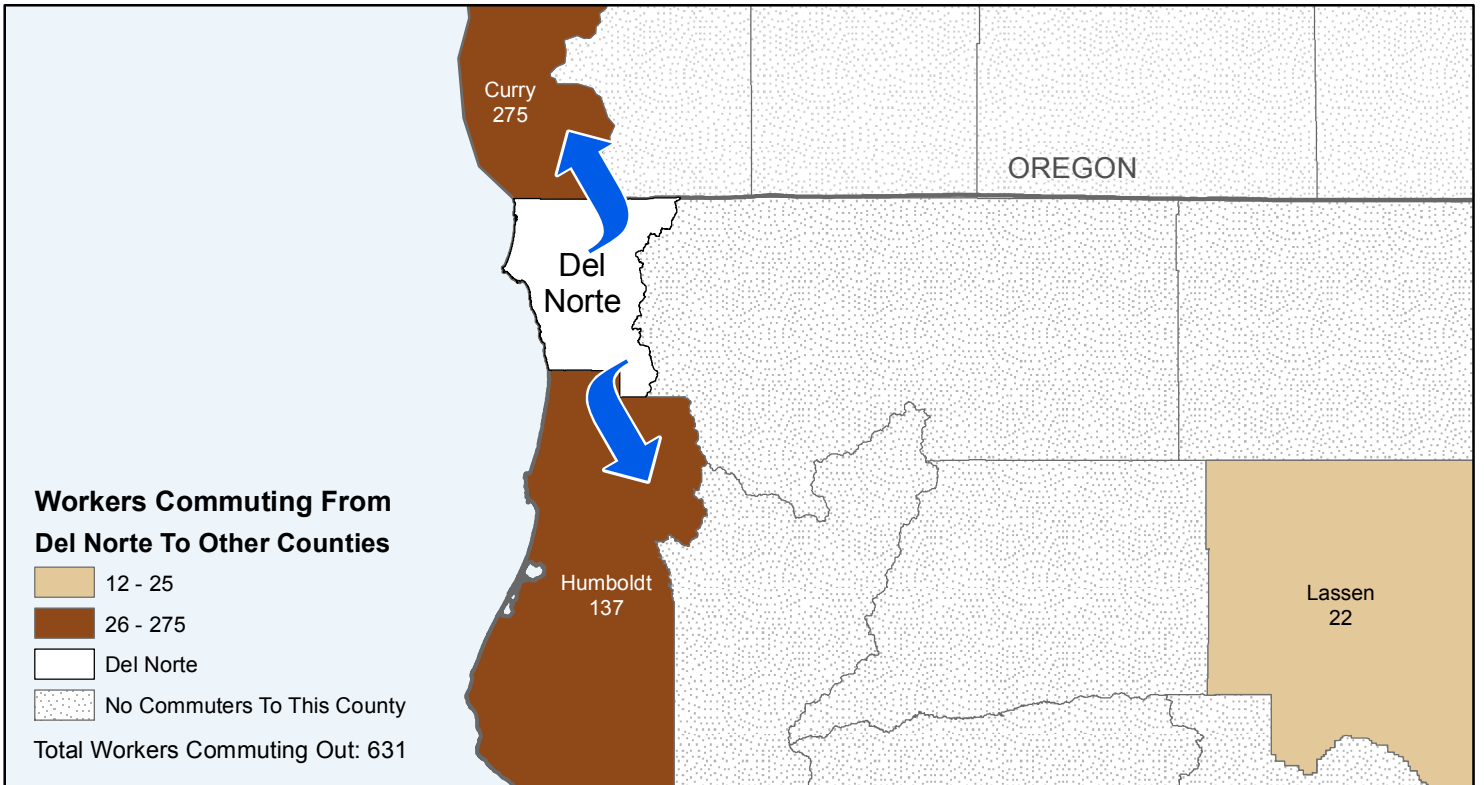

# Del Norte

## County to County Commuting Estimates

Total Workers That Live And Work in Del Norte: 8,458

Data Source:  
 Special Report of 2006 to 2010 County-to-County Commuting Flows,  
 American Community Survey, U.S. Census Bureau,  
 report released January 2013