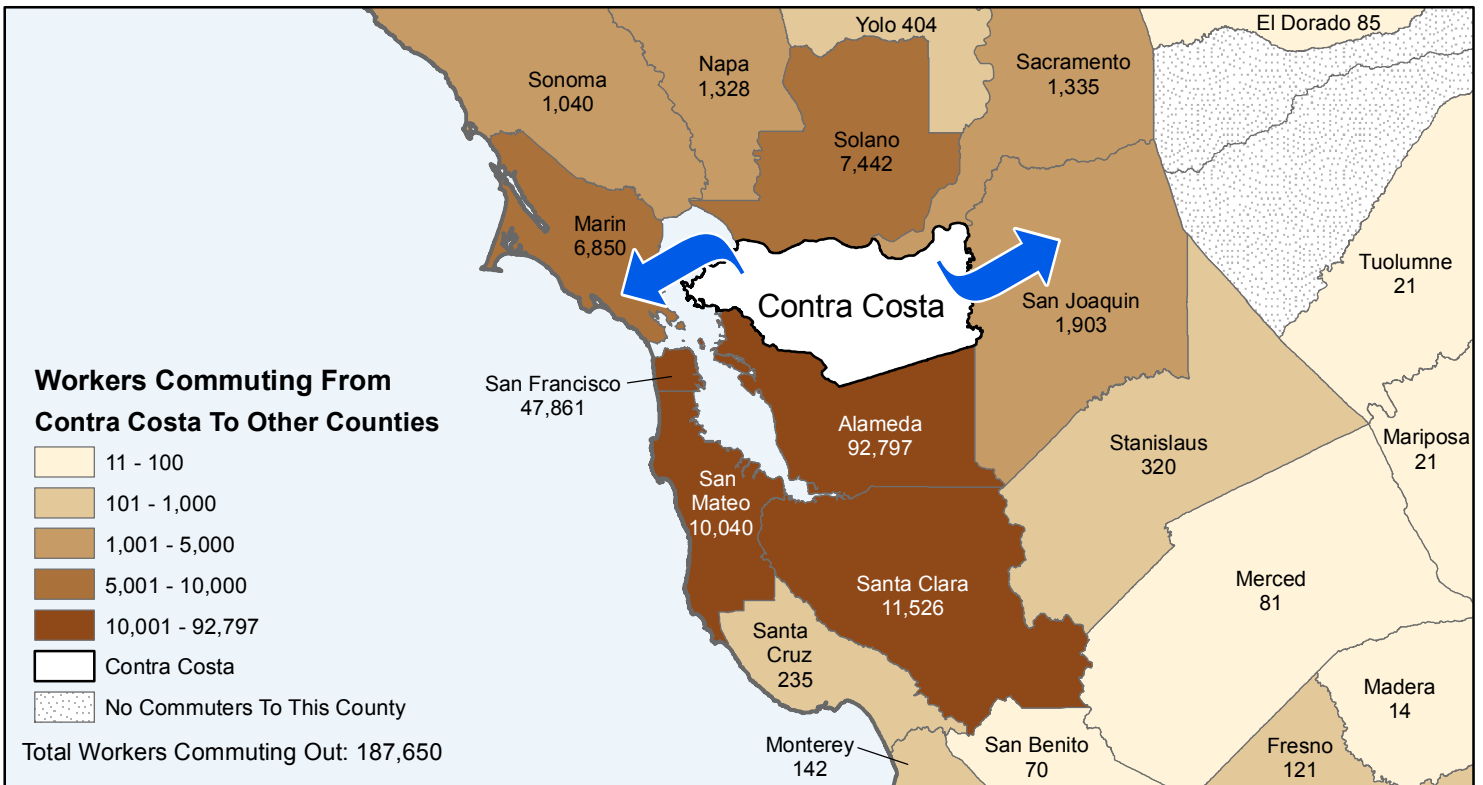

Contra Costa

County to County Commuting Estimates

Total Workers That Live And Work in Contra Costa: 280,521

Data Source:
 Special Report of 2006 to 2010 County-to-County Commuting Flows,
 American Community Survey, U.S. Census Bureau,
 report released January 2013