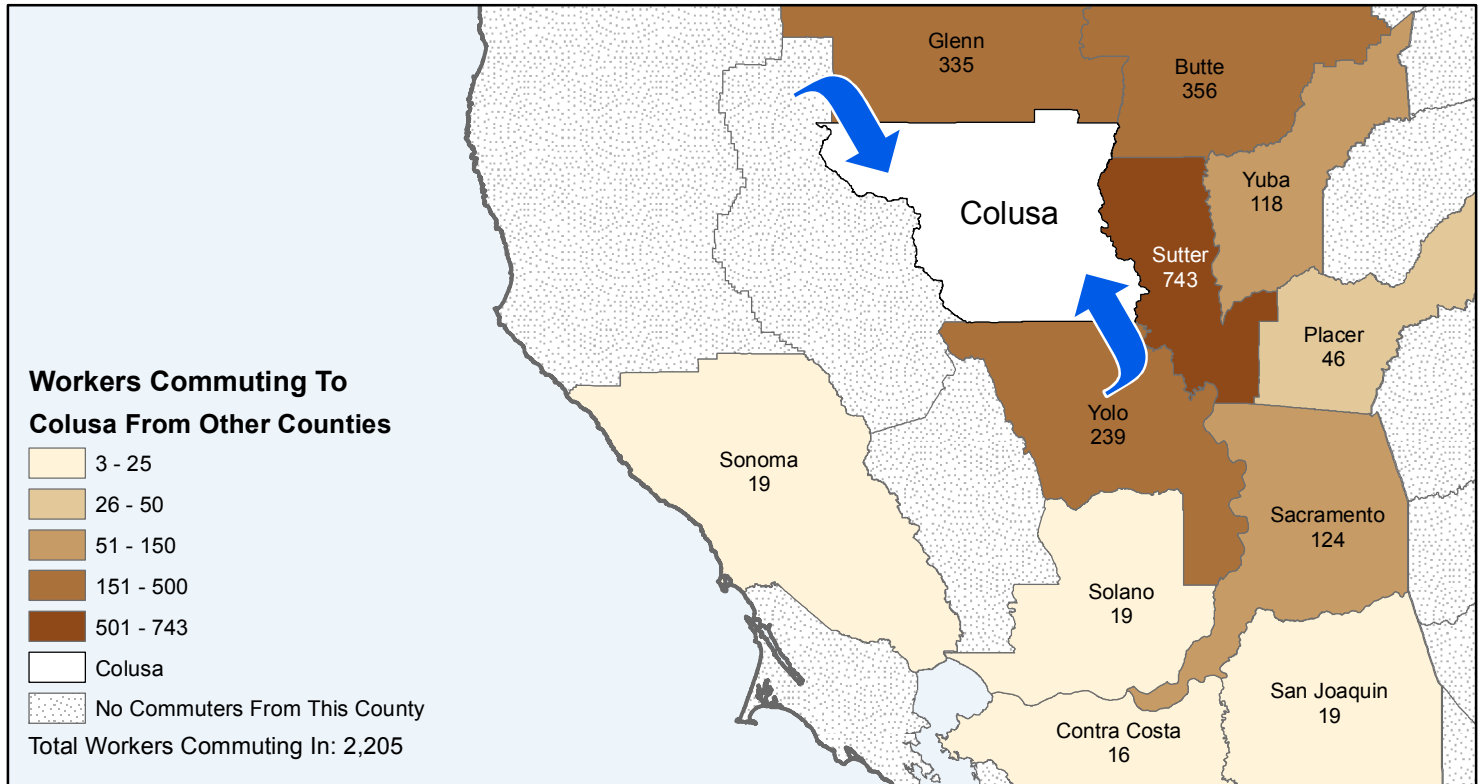

Colusa

County to County Commuting Estimates

Total Workers That Live And Work in Colusa: 6,472

Data Source:
 Special Report of 2006 to 2010 County-to-County Commuting Flows,
 American Community Survey, U.S. Census Bureau,
 report released January 2013