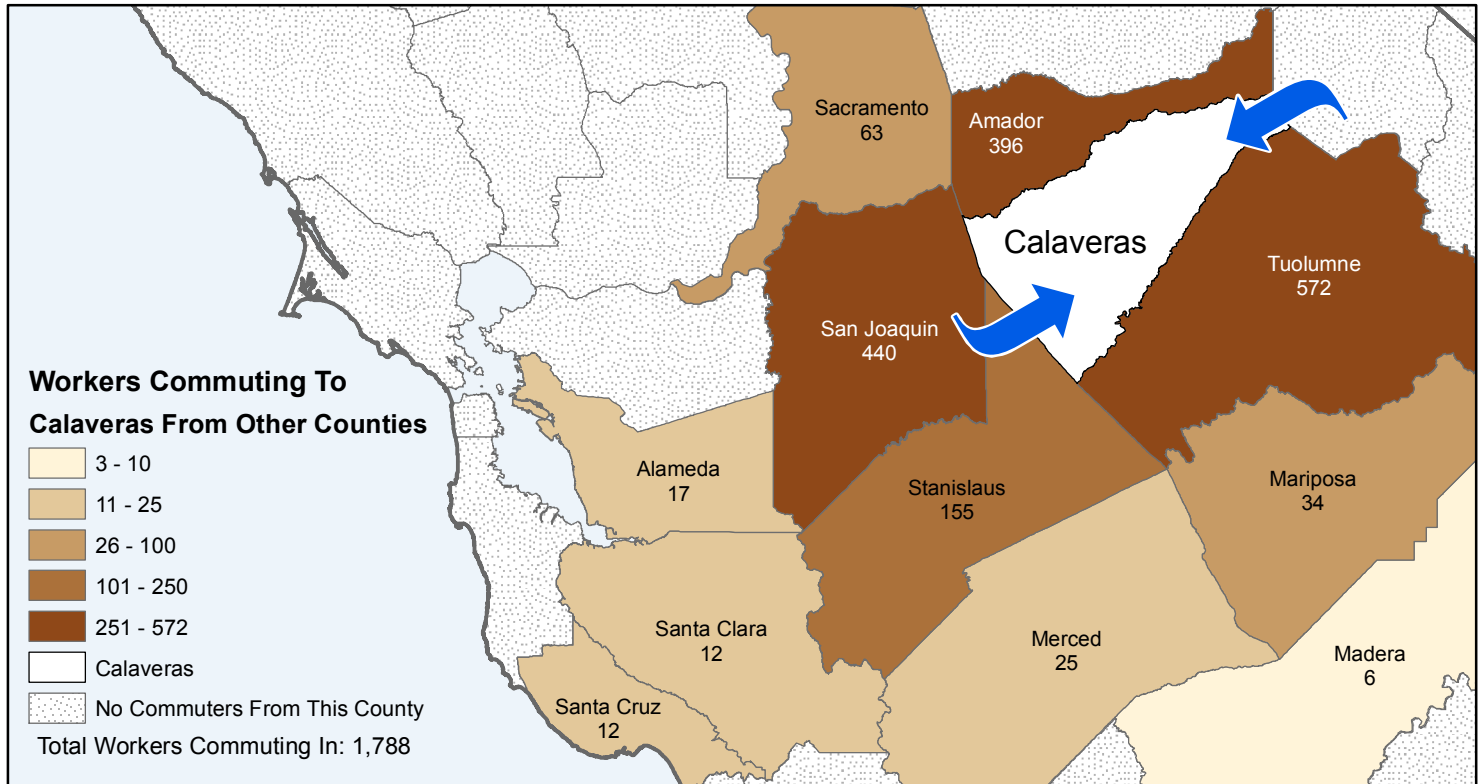

Calaveras

County to County Commuting Estimates

Total Workers That Live And Work in Calaveras: 9,849

Data Source:
 Special Report of 2006 to 2010 County-to-County Commuting Flows,
 American Community Survey, U.S. Census Bureau,
 report released January 2013

Cartography by:
 Labor Market Information Division
 California Employment Development Department
 January 2015

EDD Employment
 Development
 Department
 State of California

LaborMarketInfo