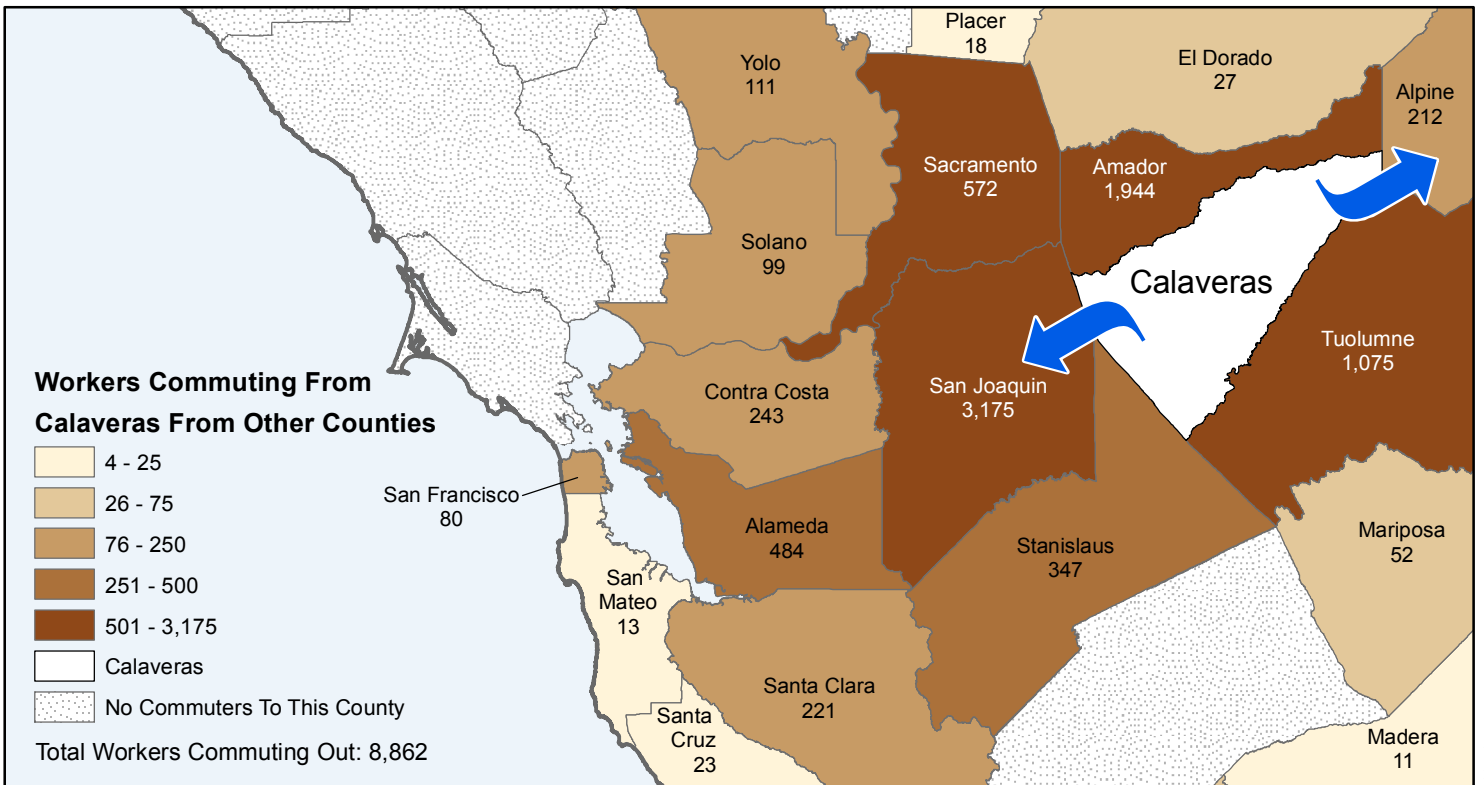

Calaveras

County to County Commuting Estimates

Total Workers That Live And Work in Calaveras: 9,849

Data Source:
 Special Report of 2006 to 2010 County-to-County Commuting Flows,
 American Community Survey, U.S. Census Bureau,
 report released January 2013