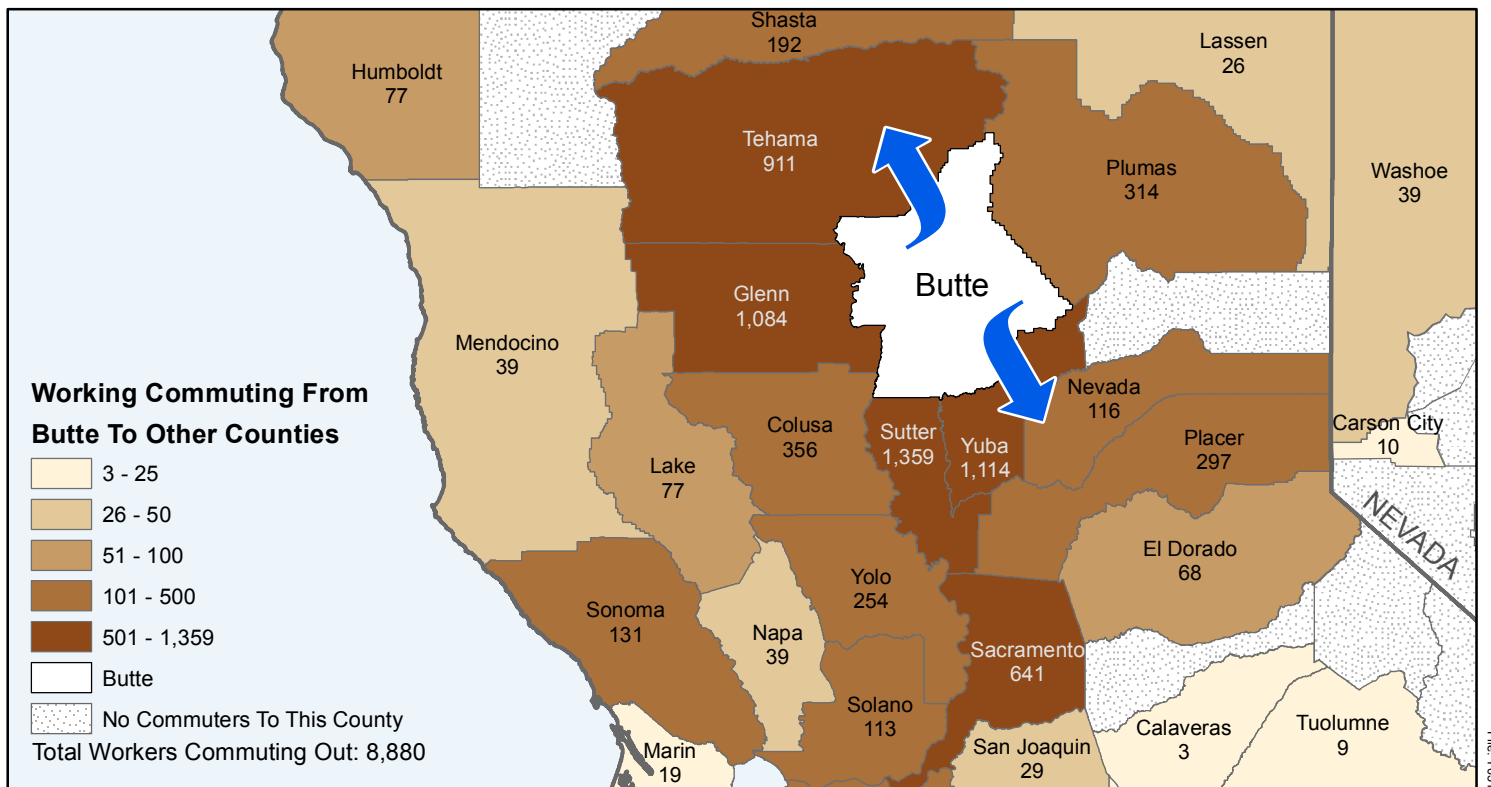

# Butte

## County to County Commuting Estimates

Total Workers That Live And Work in Butte: 78,154

Data Source:  
 Special Report of 2006 to 2010 County-to-County Commuting Flows,  
 American Community Survey, U.S. Census Bureau,  
 report released January 2013