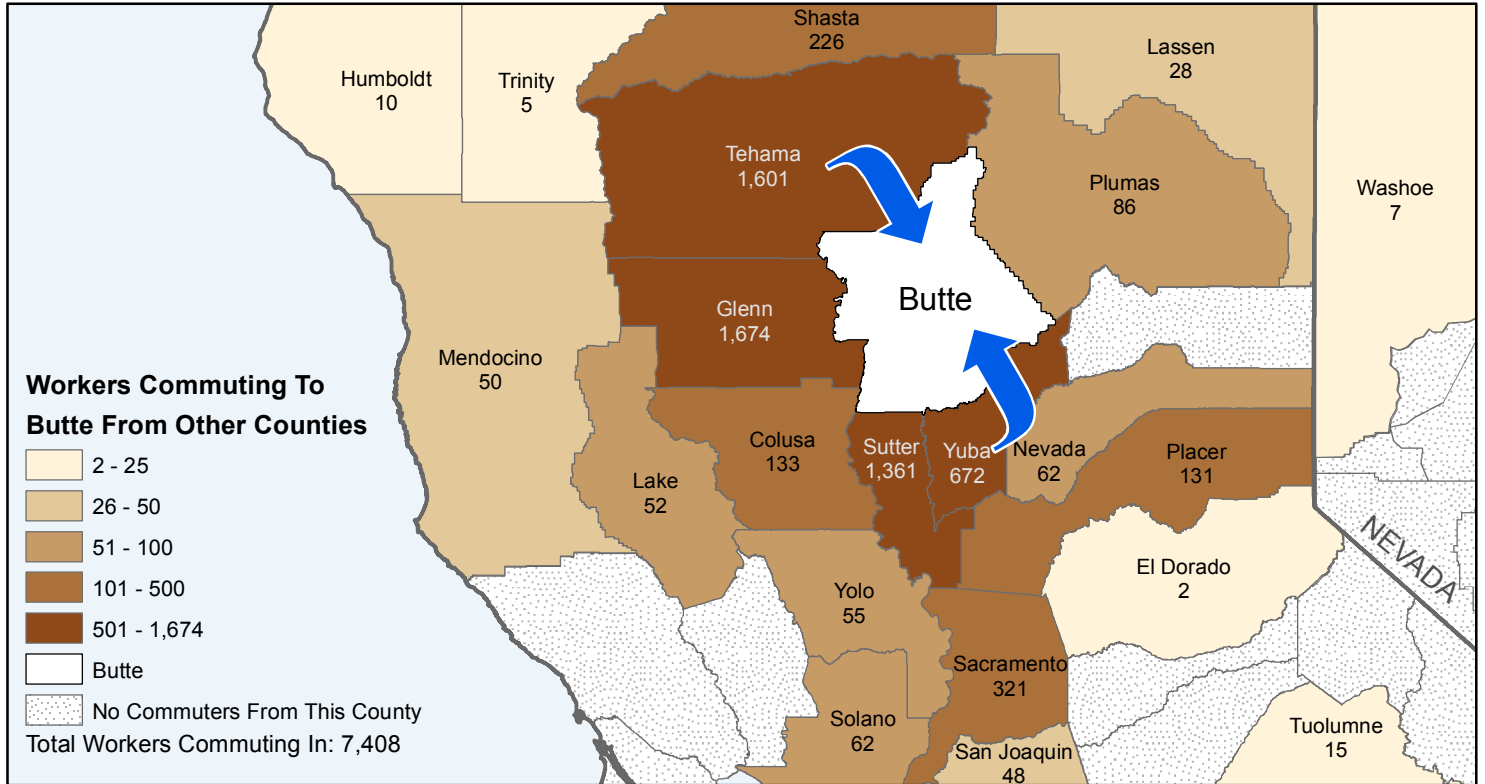

# Butte

## County to County Commuting Estimates

Total Workers That Live And Work in Butte: 78,154

Data Source:  
 Special Report of 2006 to 2010 County-to-County Commuting Flows,  
 American Community Survey, U.S. Census Bureau,  
 report released January 2013