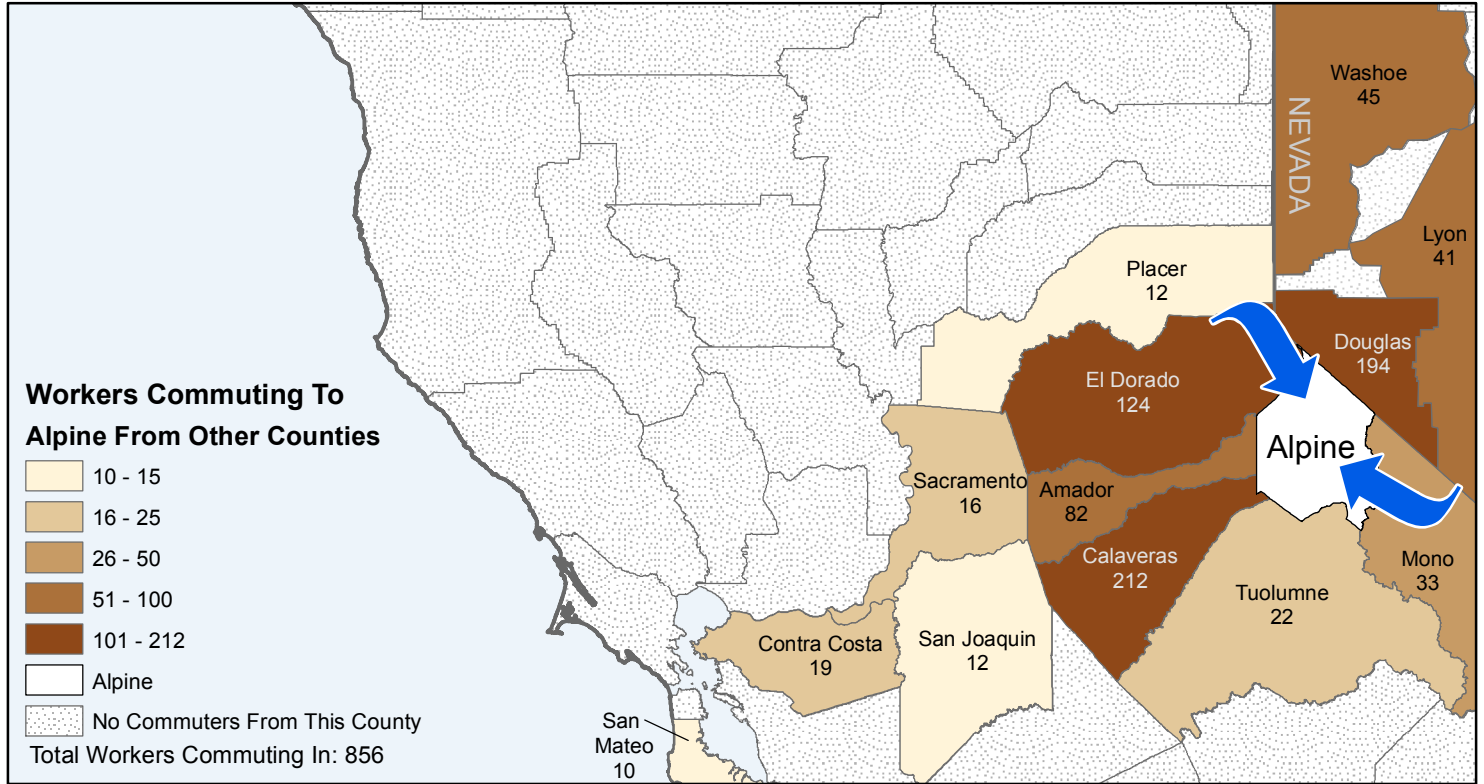

# Alpine

## County to County Commuting Estimates

Total Workers That Live And Work in Alpine: 295

Data Source:  
 Special Report of 2006 to 2010 County-to-County Commuting Flows,  
 American Community Survey, U.S. Census Bureau,  
 report released January 2013