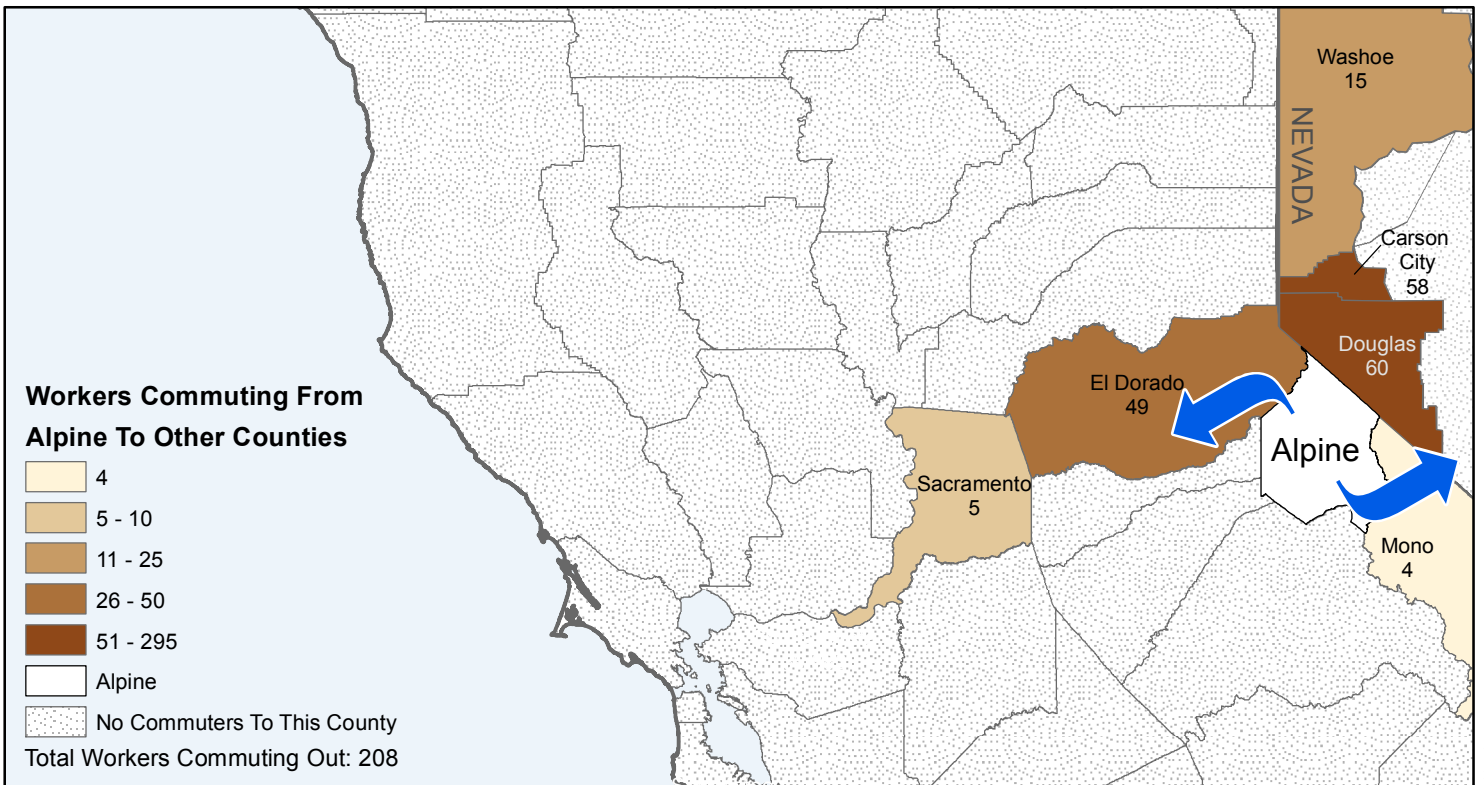

# Alpine

## County to County Commuting Estimates

Total Workers That Live And Work in Alpine: 295

Data Source:  
 Special Report of 2006 to 2010 County-to-County Commuting Flows,  
 American Community Survey, U.S. Census Bureau,  
 report released January 2013