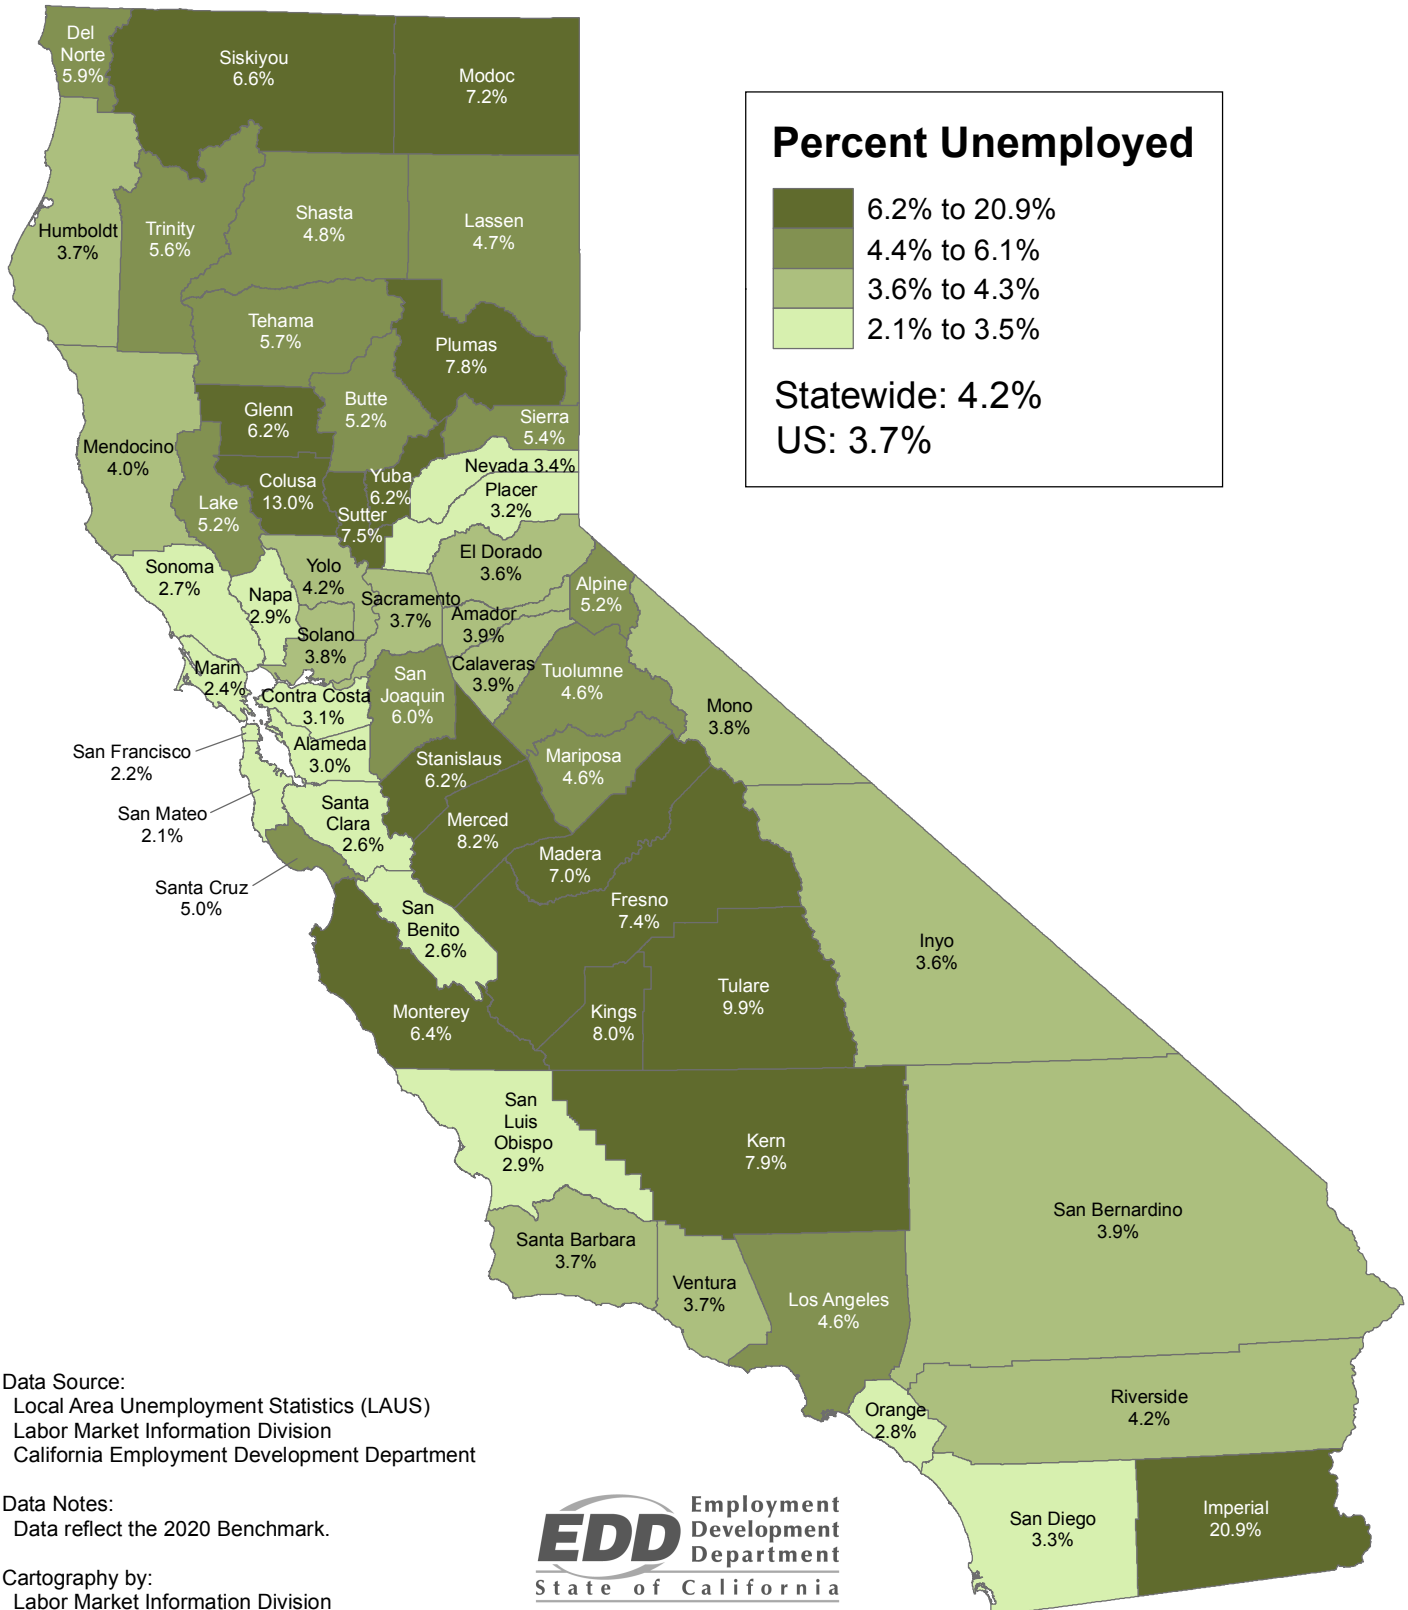

County Unemployment Rates 2019 Annual Average (Not Seasonally Adjusted)

Data Source:
Local Area Unemployment Statistics (LAUS)
Labor Market Information Division
California Employment Development Department