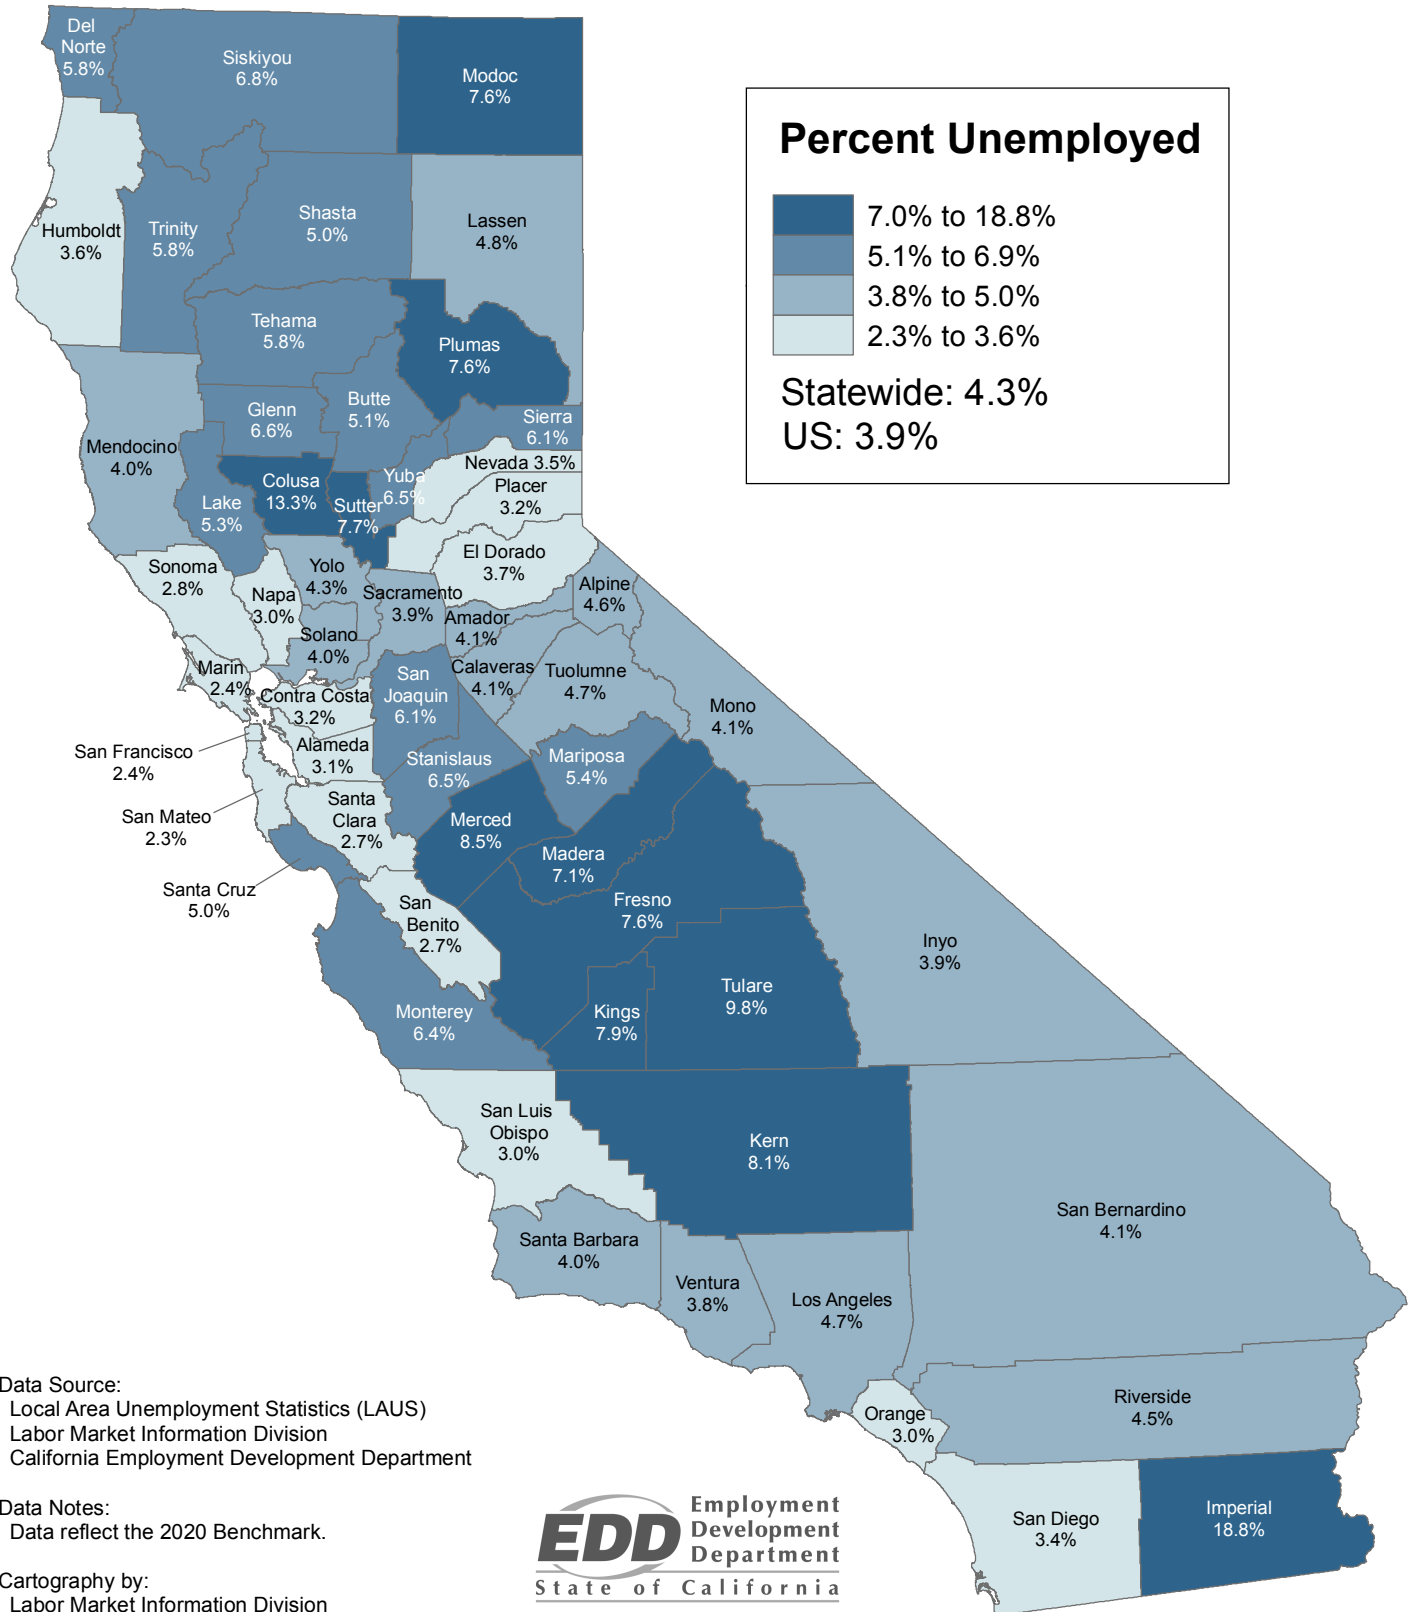

County Unemployment Rates 2018 Annual Average (Not Seasonally Adjusted)

Data Source:
Local Area Unemployment Statistics (LAUS)
Labor Market Information Division
California Employment Development Department