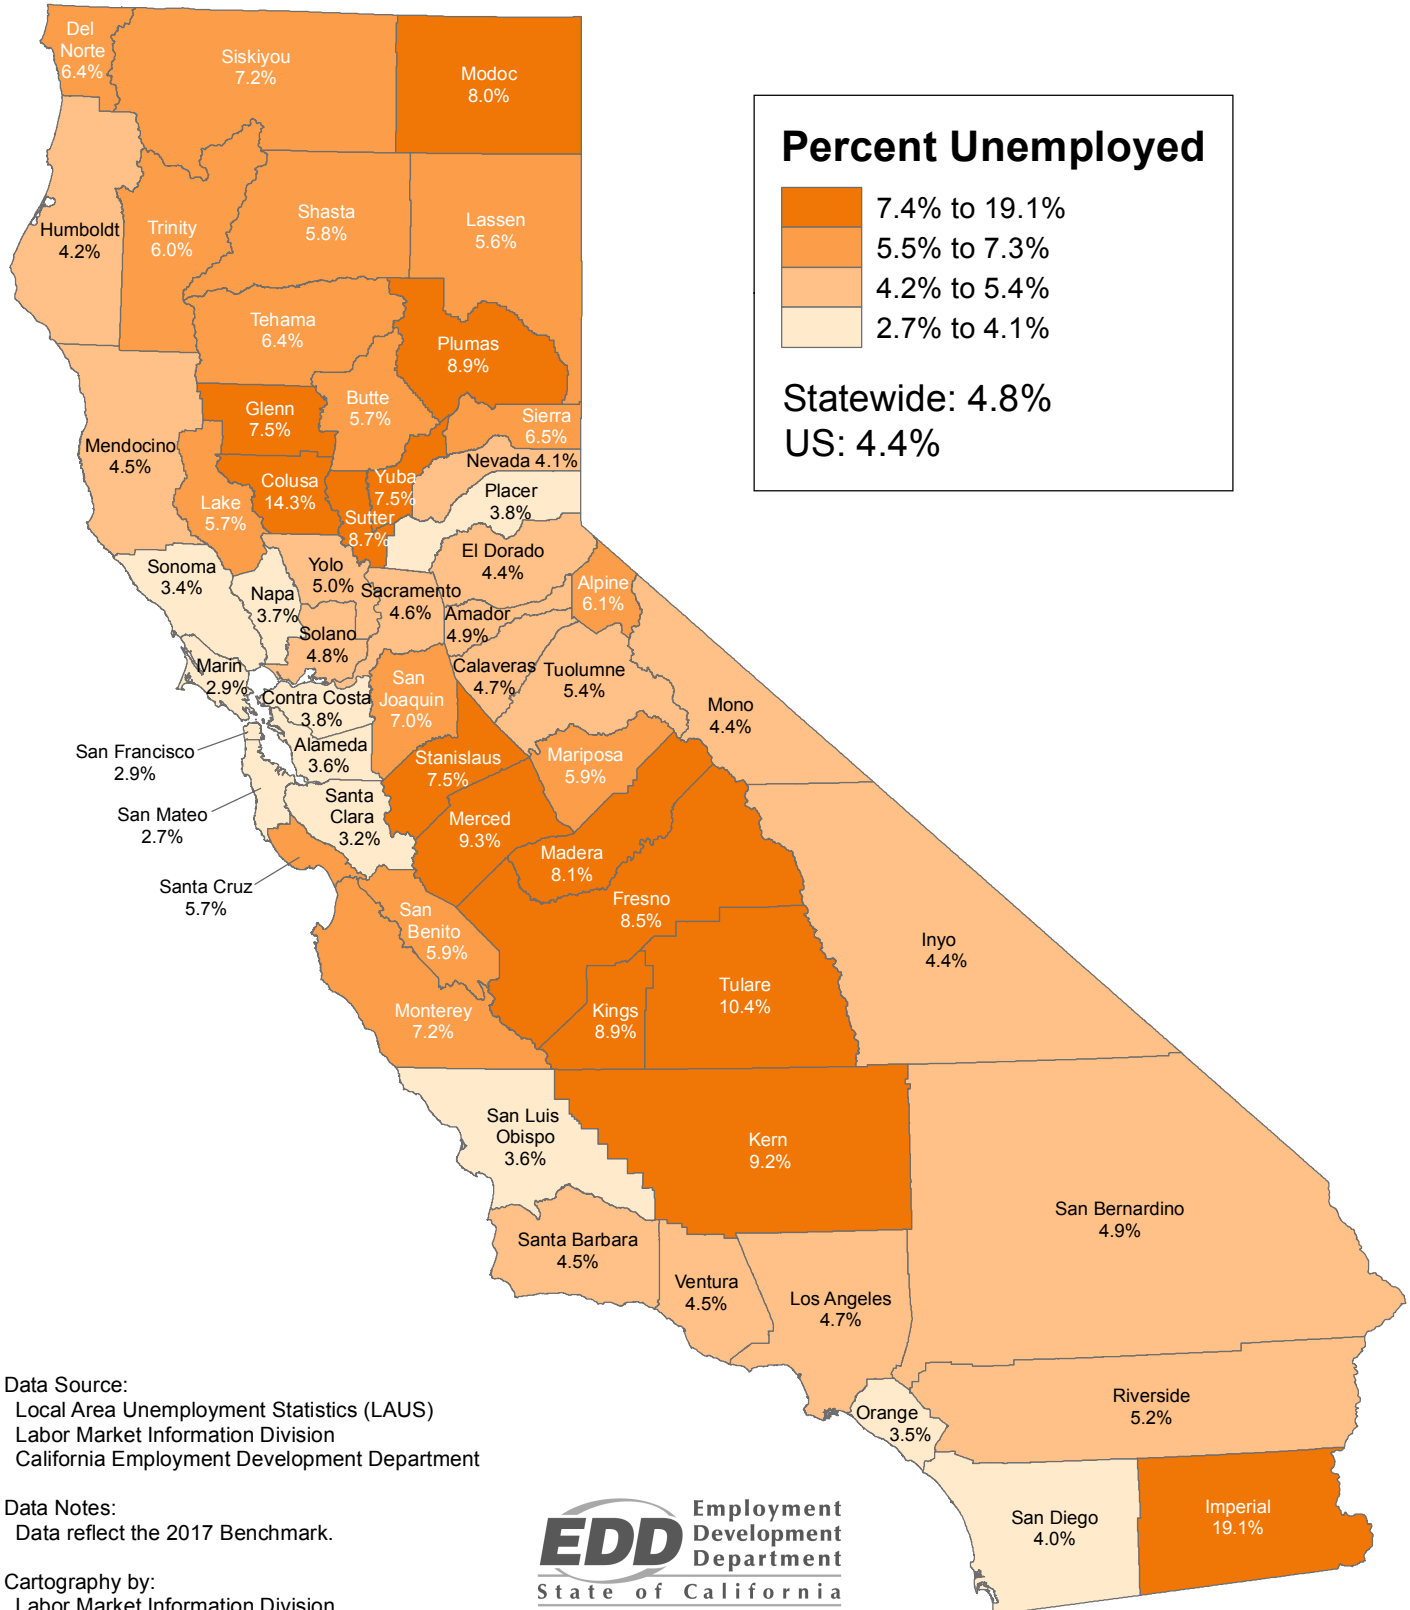

County Unemployment Rates 2017 Annual Average (Not Seasonally Adjusted)

Data Source:
Local Area Unemployment Statistics (LAUS)
Labor Market Information Division
California Employment Development Department

Data Notes:
Data reflect the 2017 Benchmark.

Cartography by:
Labor Market Information Division
California Employment Development Department
<http://www.labormarketinfo.edd.ca.gov>
August 2018